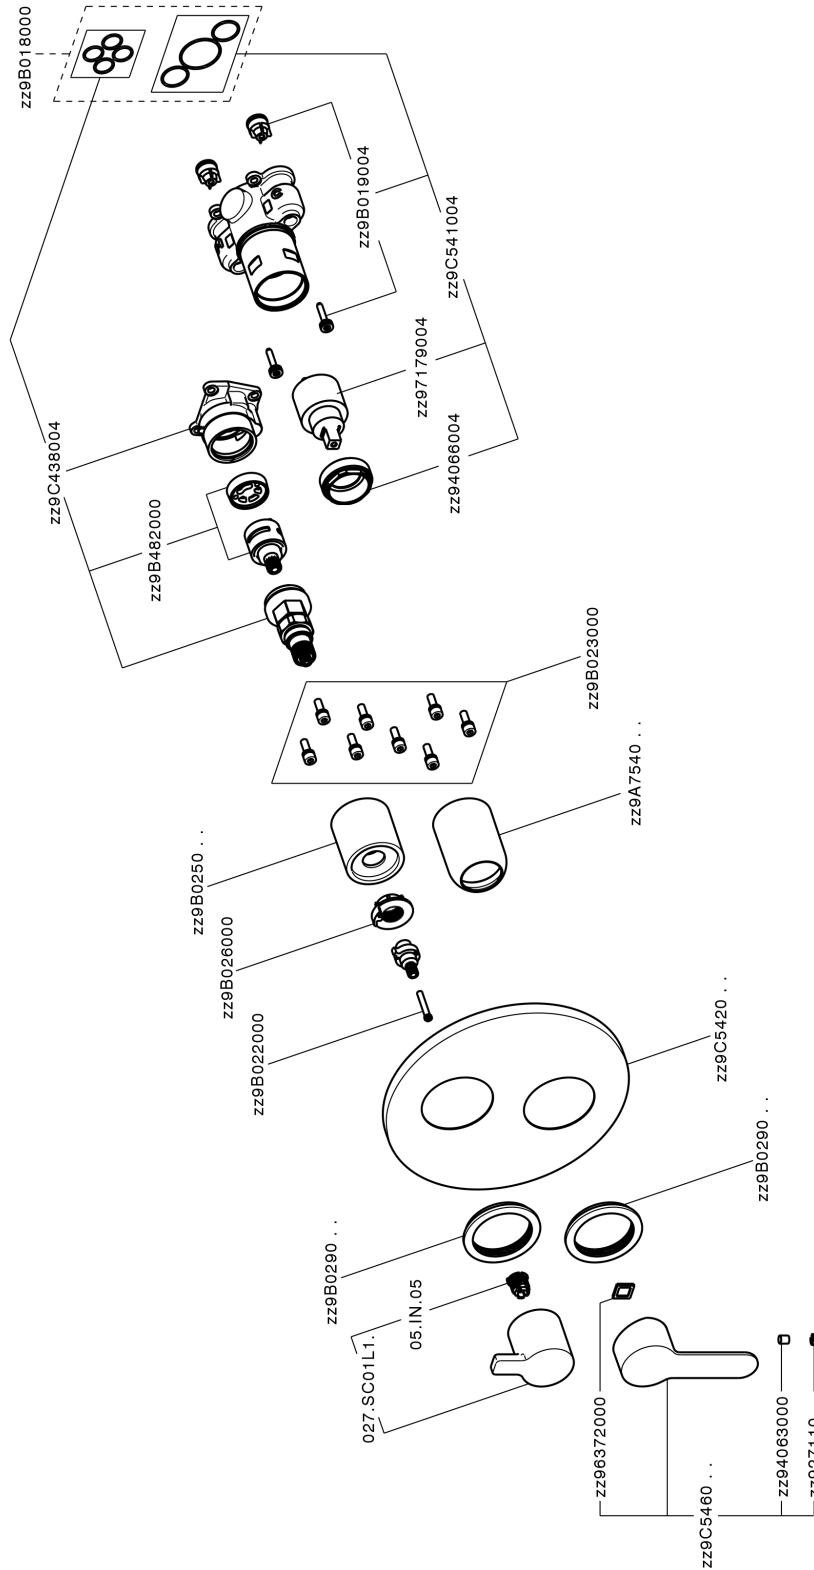

Exposed part for Single Lever One Box Valve ONE BOX_C20BM030

C20BM030

<https://en.cisal.it/exposed-part-for-single-lever-one-box-valve-one-box-c20bm030>

One Box Universal Concealed Part ONE BOX_ZA00B031

ZA00B031

<https://en.cisal.it/one-box-universal-concealed-part-one-box-za00b031>

One Box Universal Concealed Part ONE BOX_ZA00B030

ZA00B030

<https://en.cisal.it/one-box-universal-concealed-part-one-box-za00b030>

2026-05-19