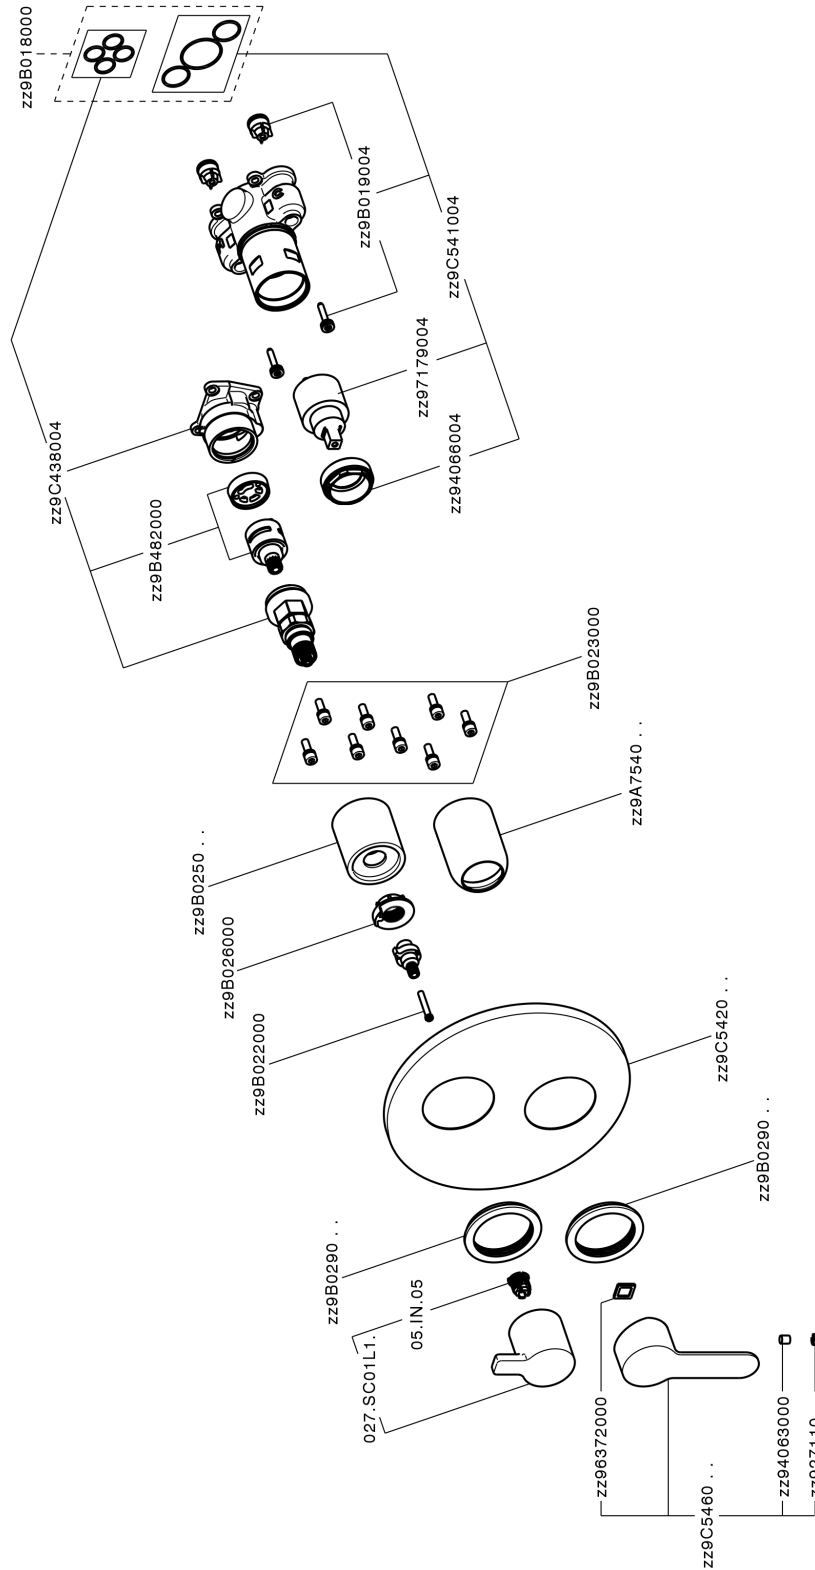

Exposed part for Single Lever One Box Valve ONE BOX_C20BM030

C20BM030

<https://en.cisal.it/exposed-part-for-single-lever-one-box-valve-one-box-c20bm030>

One Box Universal Concealed Part ONE BOX_ZA00B031

ZA00B031

<https://en.cisal.it/one-box-universal-concealed-part-one-box-za00b031>

One Box Universal Concealed Part ONE BOX_ZA00B030

ZA00B030

<https://en.cisal.it/one-box-universal-concealed-part-one-box-za00b030>

2026-06-13