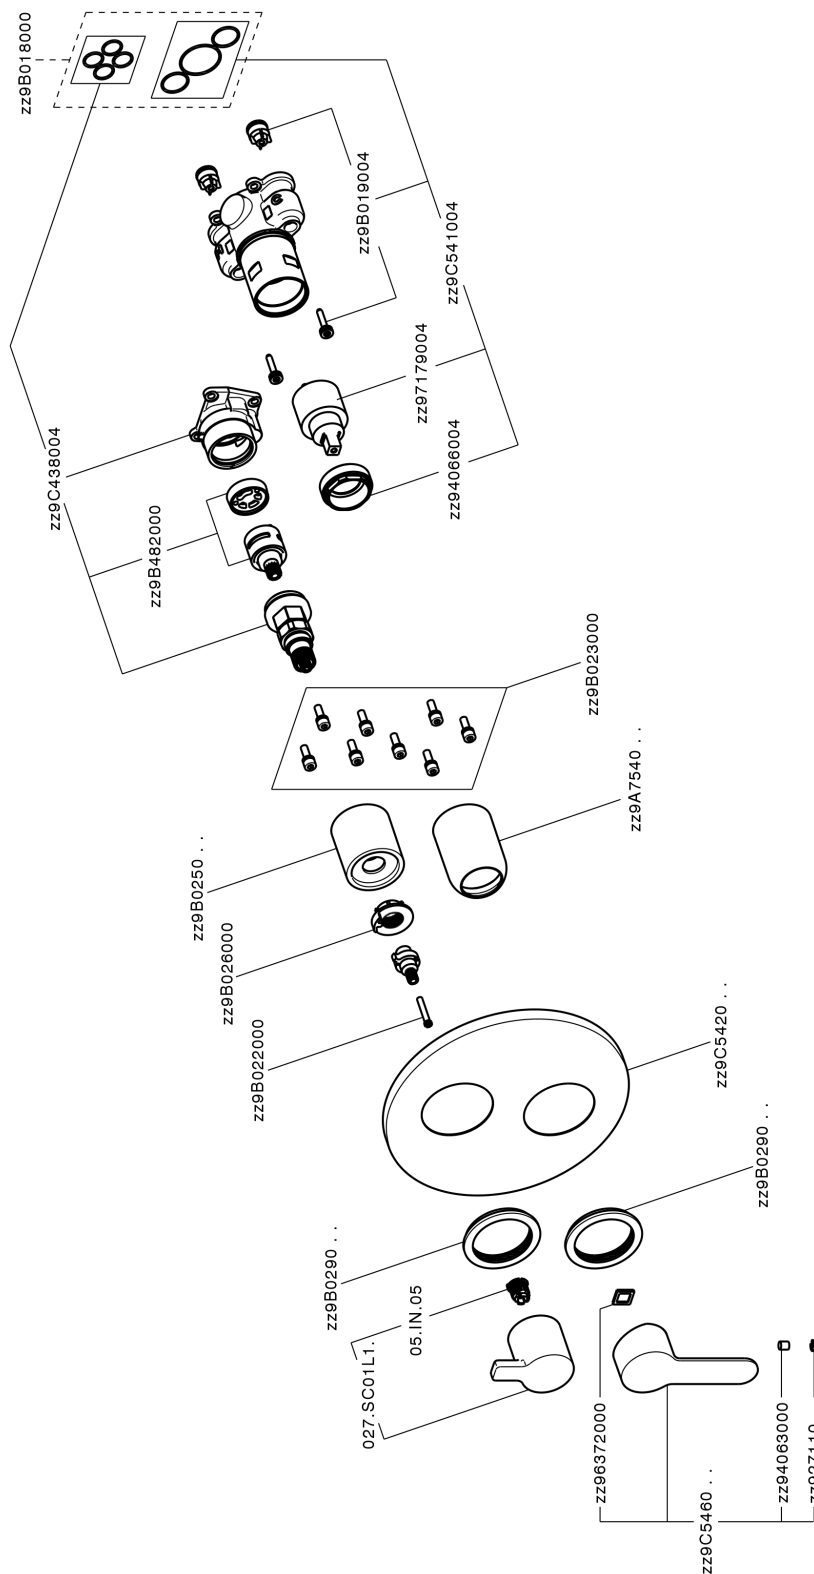

Exposed part for Single Lever One Box Valve ONE BOX_C20BM030

C20BM030

<https://en.cisal.it/exposed-part-for-single-lever-one-box-valve-one-box-c20bm030>

One Box Universal Concealed Part ONE BOX_ZA00B031

ZA00B031

<https://en.cisal.it/one-box-universal-concealed-part-one-box-za00b031>

One Box Universal Concealed Part ONE BOX_ZA00B030

ZA00B030

<https://en.cisal.it/one-box-universal-concealed-part-one-box-za00b030>

2026-04-04