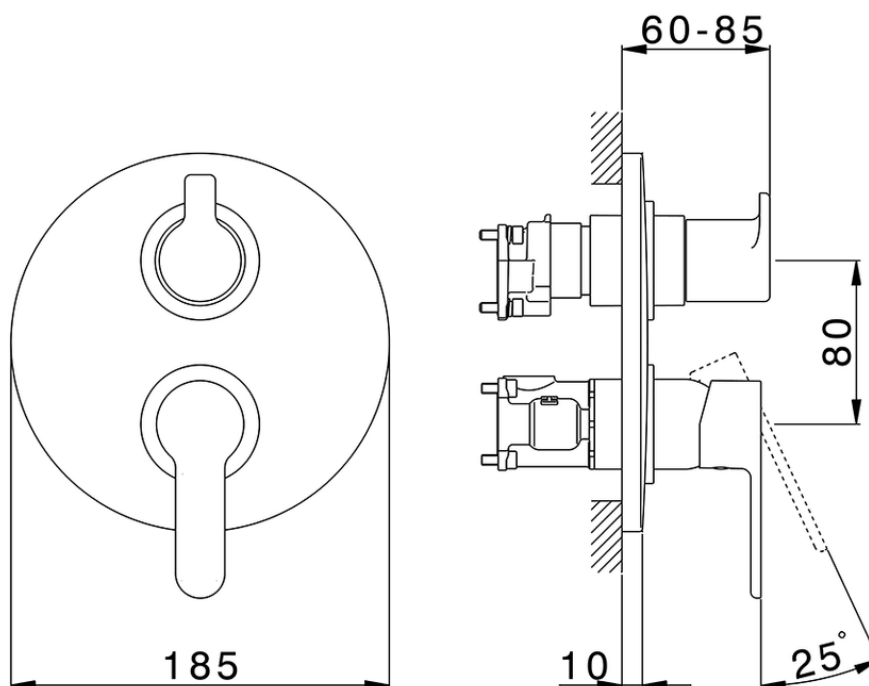

Exposed part for Single Lever One Box Valve ONE BOX_C20BM030

C20BM030

<https://en.cisal.it/exposed-part-for-single-lever-one-box-valve-one-box-c20bm030>

ZA00B031

<https://en.cisal.it/one-box-universal-concealed-part-one-box-za00b031>