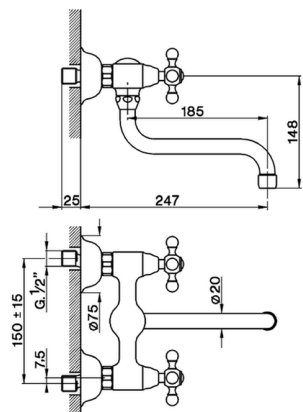

AVAILABLE FINISHINGS

- **21** 21 Chrome
- **26** 26 Old Copper
- **27** 27 Old Bronze
- **2A** 2A Satin Brushed Nickel