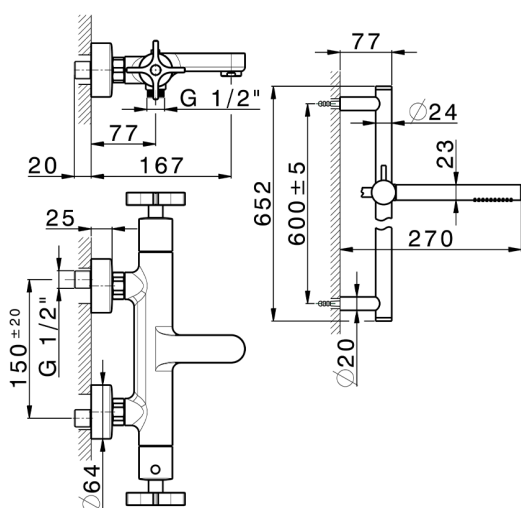

Thermostatic bath-shower mixer with sliding bar GRACE_GSS21016

MODEL **GSS21016**

Thermostatic bath-shower mixer with sliding bar, 60 cm slide rail kit with sliding bracket, 22,5 mm Brass One Spray handshower, 150 cm SUPREME smooth flexible hose

AVAILABLE FINISHINGS

- **21** 21 Chrome
- **2F** 2F Brushed Nickel
- **2W** 2W Brushed Gold
- **5H** 5H Dark Brass Brushed
- **5L** 5L Brushed Black Titanium
- **6T** 6T Chrome/Matt Black

CHARACTERISTICS

Cartridge Spare Parts **22.04A.AR - ZZ97279004**

Argo 2 (long filter) Thermostatic Valve

DeviaStop

The Cisal Devia Stop technology allows to adjust the water flow and to direct it to the selected output point (overhead soaker, hand shower, etc).

Thermostatic

The Cisal thermostatic is your personal water manager, helping you to handle, control and save water and energy.

2026-04-16