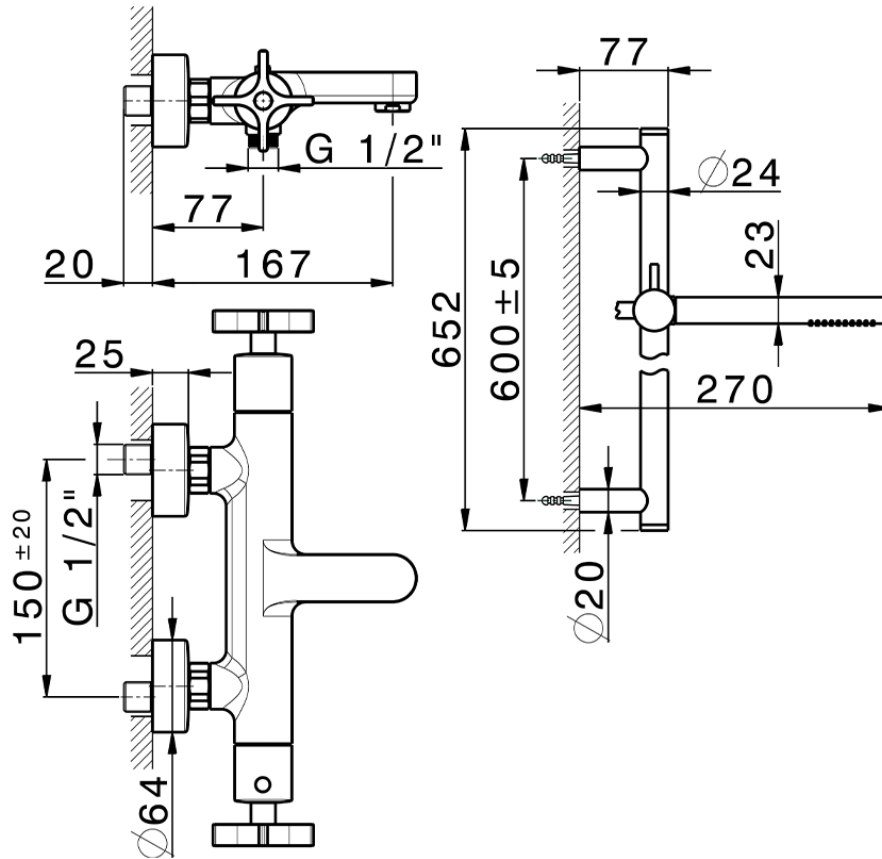

Thermostatic bath-shower mixer with sliding bar GRACE_GSS21016

GSS21016

<https://en.cisal.it/thermostatic-bath-shower-mixer-with-sliding-bar-grace-gss21016>

2026-04-16