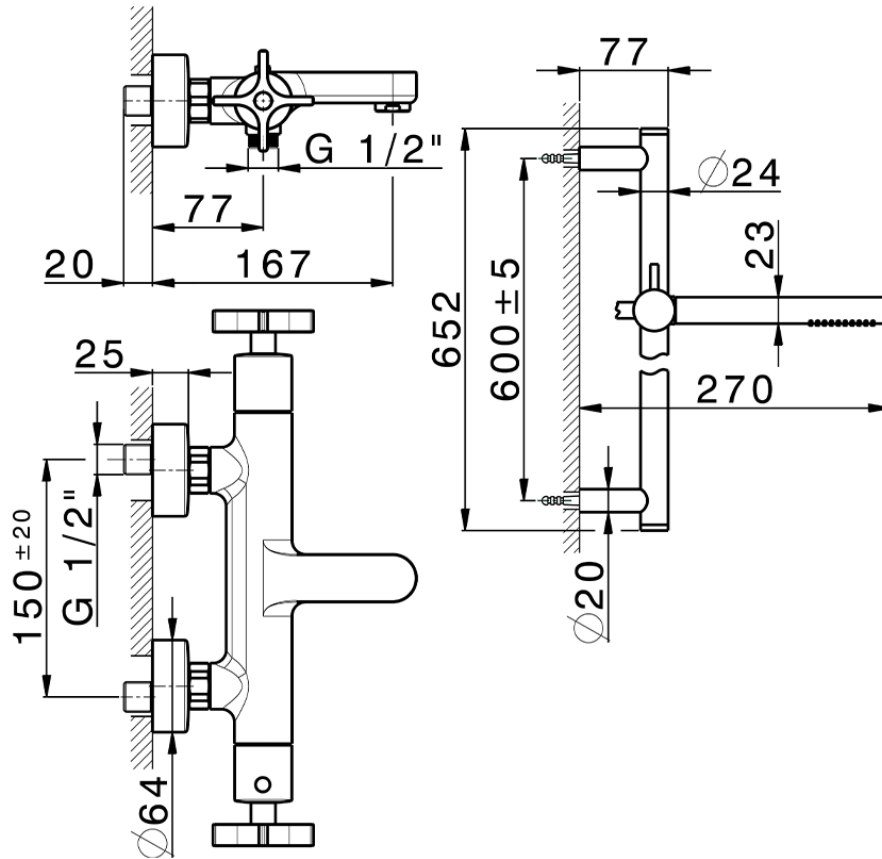

## Thermostatic bath-shower mixer with sliding bar GRACE\_GSS21016

GSS21016

<https://en.cisal.it/thermostatic-bath-shower-mixer-with-sliding-bar-grace-gss21016>

2026-06-14