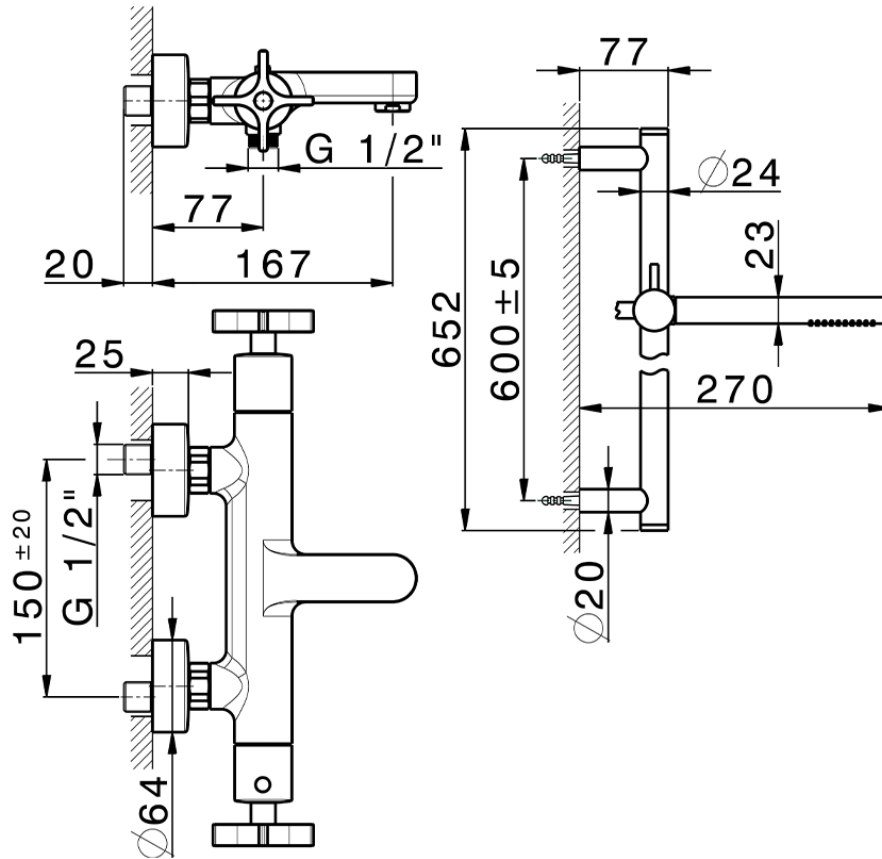

## Thermostatic bath-shower mixer with sliding bar GRACE\_GSS21016

GSS21016

<https://en.cisal.it/thermostatic-bath-shower-mixer-with-sliding-bar-grace-gss21016>

2026-04-29