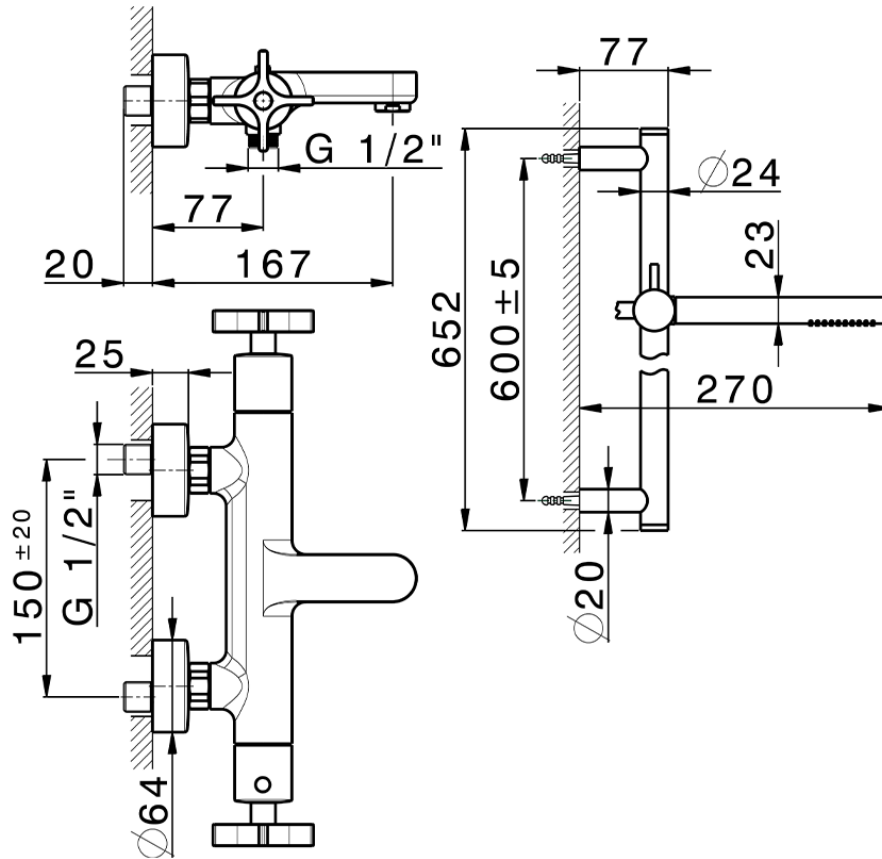

Thermostatic bath-shower mixer with sliding bar GRACE_GSS21016

GSS21016

<https://en.cisal.it/thermostatic-bath-shower-mixer-with-sliding-bar-grace-gss21016>

2026-04-08