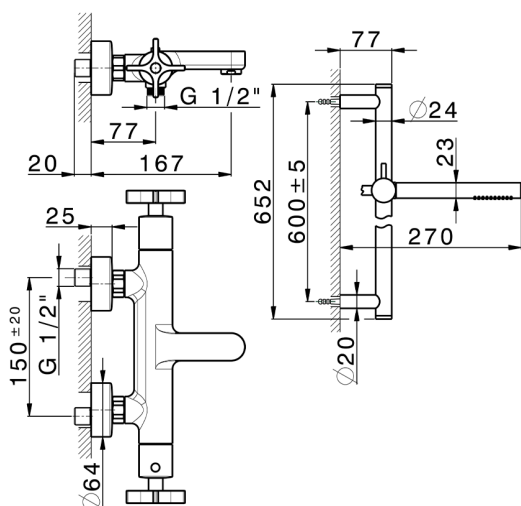

Thermostatic bath-shower mixer with sliding bar GRACE_GSS21016

MODEL **GSS21016**

Thermostatic bath-shower mixer with sliding bar, 60 cm slide rail kit with sliding bracket, 22,5 mm Brass One Spray handshower, 150 cm SUPREME smooth flexible hose

AVAILABLE FINISHINGS

- **21** 21 Chrome
- **2F** 2F Brushed Nickel
- **2W** 2W Brushed Gold
- **5H** 5H Dark Brass Brushed
- **5L** 5L Brushed Black Titanium
- **6T** 6T Chrome/Matt Black

CHARACTERISTICS

Cartridge Spare Parts **22.04A.AR - ZZ97279004**

Argo 2 (long filter) Thermostatic Valve

DeviaStop

The Cisal Devia Stop technology allows to adjust the water flow and to direct it to the selected output point (overhead soaker, hand shower, etc).

Thermostatic

The Cisal thermostatic is your personal water manager, helping you to handle, control and save water and energy.

2026-04-28