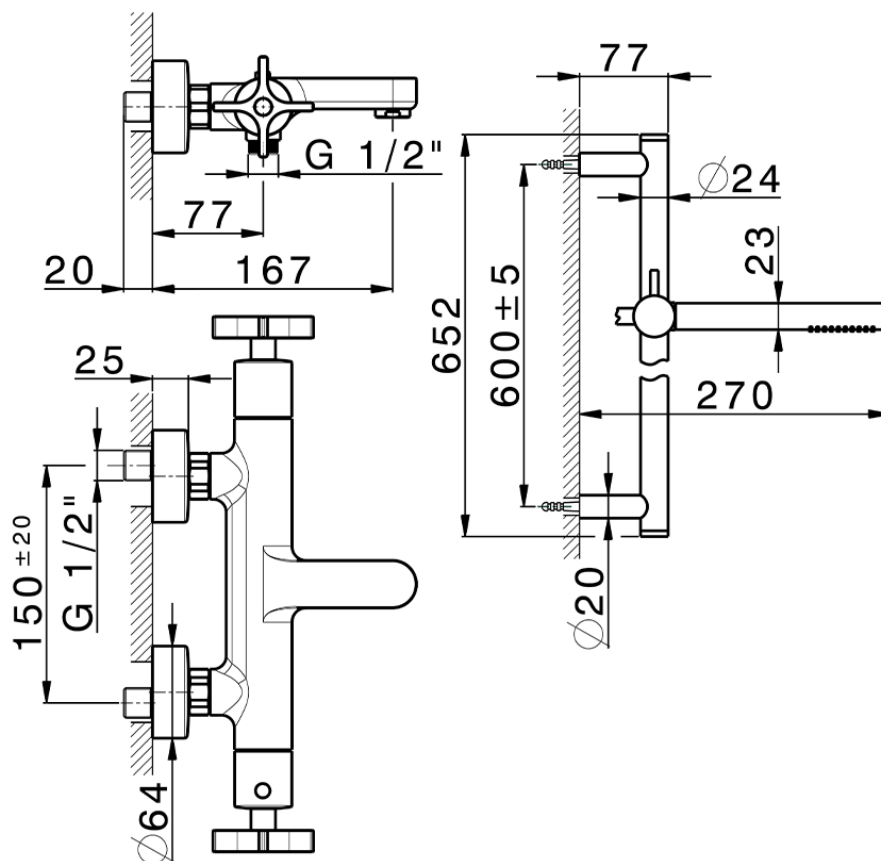

## Thermostatic bath-shower mixer with sliding bar GRACE\_GSS21016

GSS21016

<https://en.cisal.it/thermostatic-bath-shower-mixer-with-sliding-bar-grace-gss21016>

2026-06-14