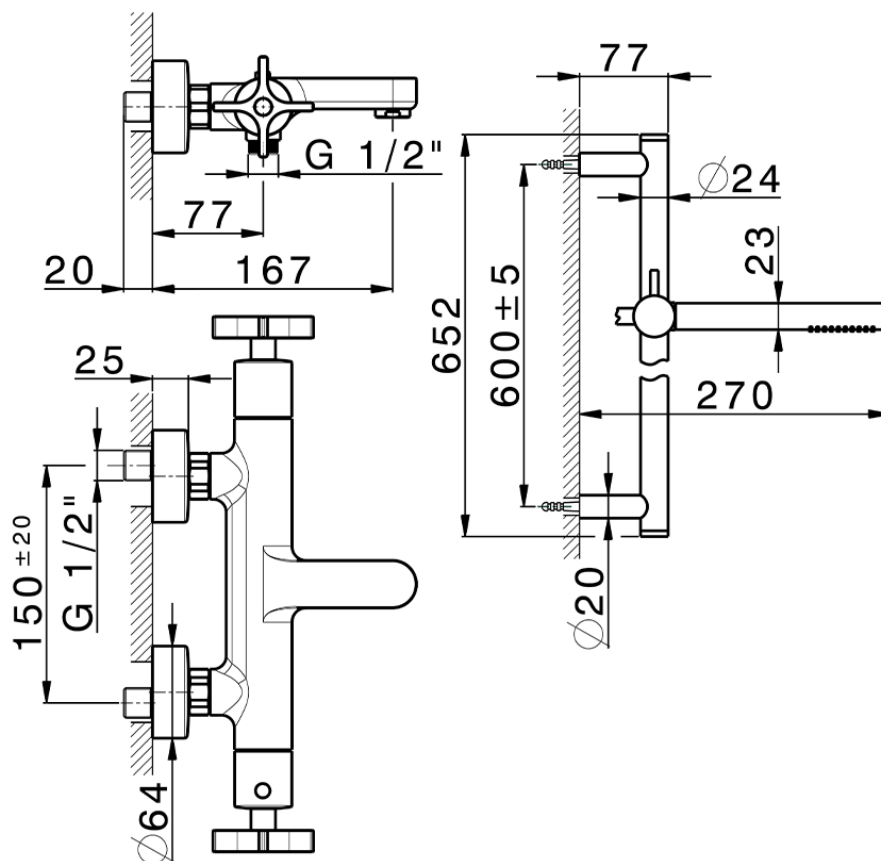

Thermostatic bath-shower mixer with sliding bar GRACE_GSS21016

GSS21016

<https://en.cisal.it/thermostatic-bath-shower-mixer-with-sliding-bar-grace-gss21016>

2026-05-19