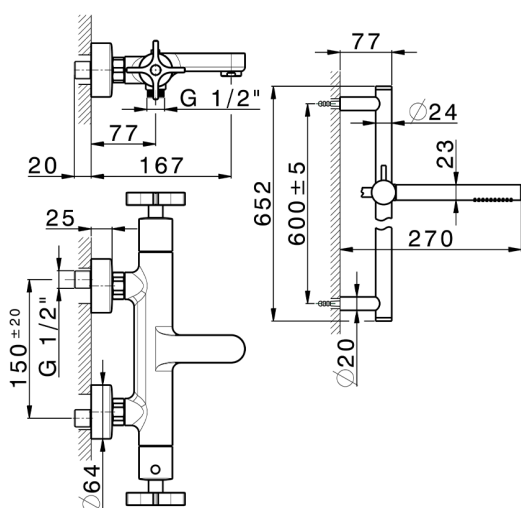

## Thermostatic bath-shower mixer with sliding bar GRACE\_GSS21016

MODEL **GSS21016**

Thermostatic bath-shower mixer with sliding bar, 60 cm slide rail kit with sliding bracket, 22,5 mm Brass One Spray handshower, 150 cm SUPREME smooth flexible hose

### CHARACTERISTICS

Cartridge Spare Parts **22.04A.AR - ZZ97279004**

**Argo 2 (long filter) Thermostatic Valve**