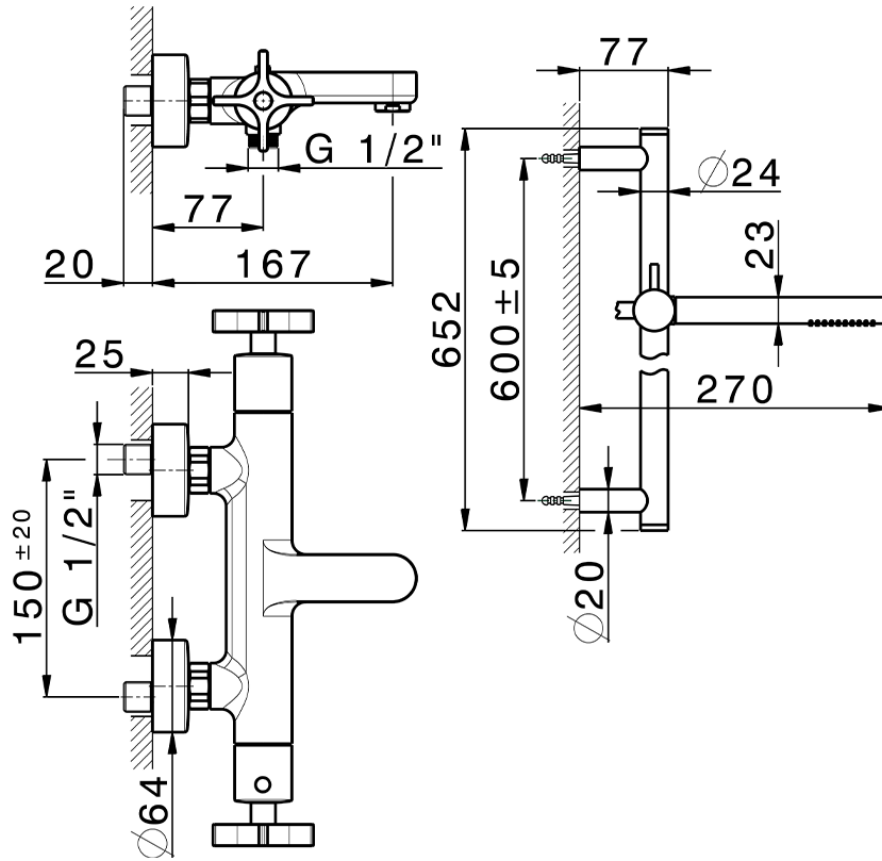

Thermostatic bath-shower mixer with sliding bar GRACE_GSS21016

GSS21016

<https://en.cisal.it/thermostatic-bath-shower-mixer-with-sliding-bar-grace-gss21016>

2026-04-28