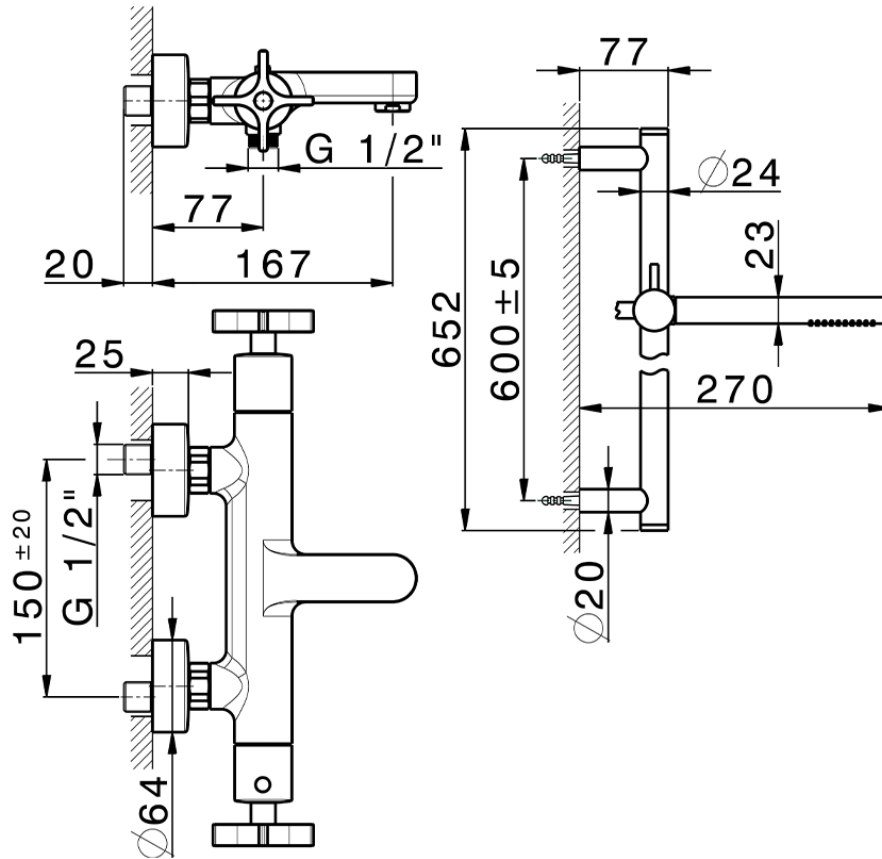

## Thermostatic bath-shower mixer with sliding bar GRACE\_GSS21016

GSS21016

<https://en.cisal.it/thermostatic-bath-shower-mixer-with-sliding-bar-grace-gss21016>

2026-06-29