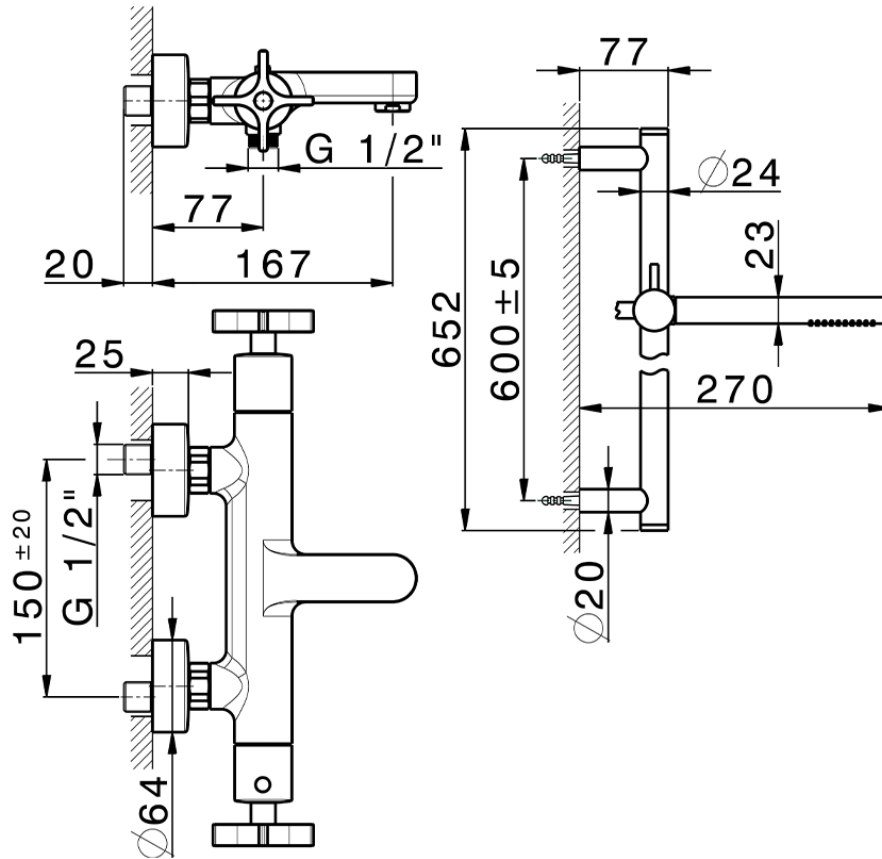

## Thermostatic bath-shower mixer with sliding bar GRACE\_GSS21016

GSS21016

<https://en.cisal.it/thermostatic-bath-shower-mixer-with-sliding-bar-grace-gss21016>

2026-06-08