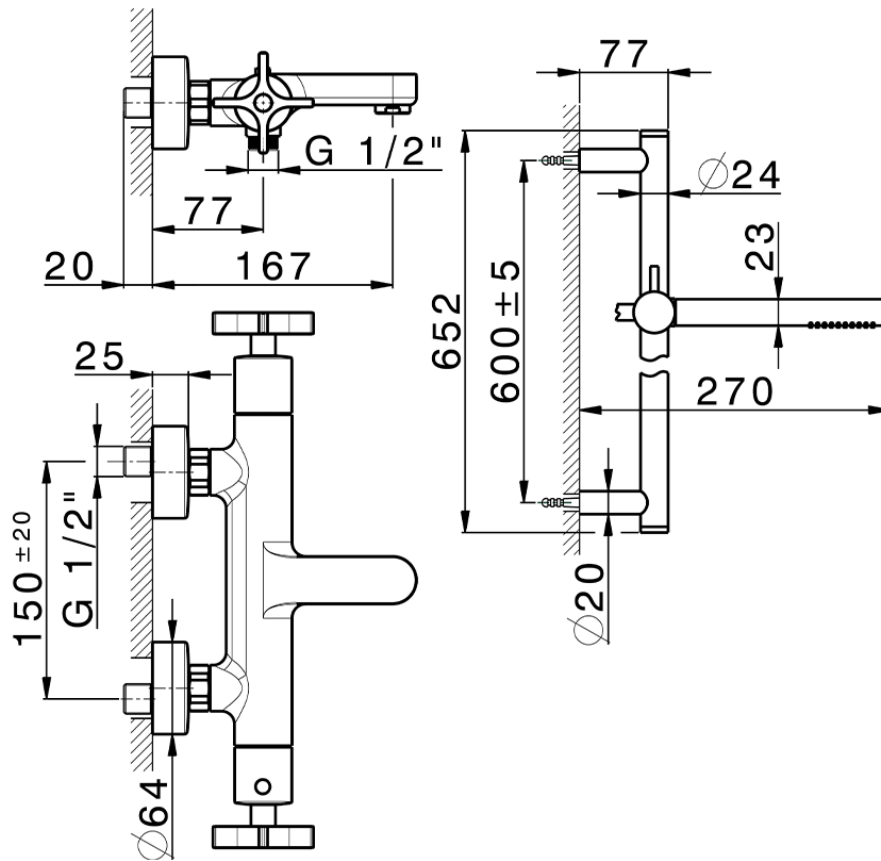

Thermostatic bath-shower mixer with sliding bar GRACE_GSS21016

GSS21016

<https://en.cisal.it/thermostatic-bath-shower-mixer-with-sliding-bar-grace-gss21016>

2026-05-19