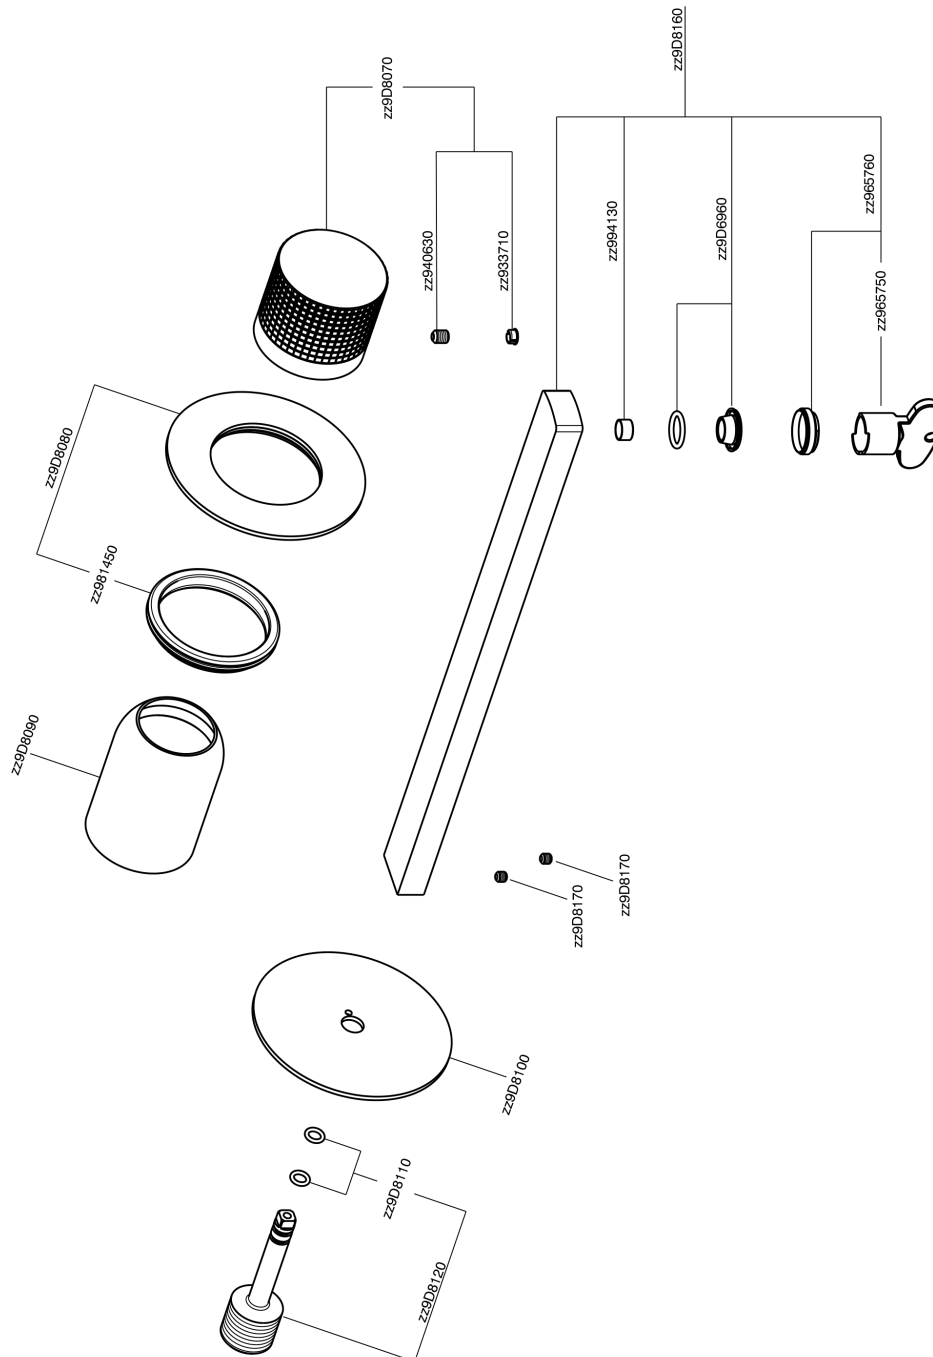

Exposed part for single lever washbasin valve NUANCE X32_X2005511

MODEL **X2005511**

Exposed part for single lever washbasin valve, without concealed part, spout L.250 mm, for item Easy-Box ZA002450-ZA025510, Inox AISI 316L

AVAILABLE FINISHINGS

-  **D1** D1 Brushed Inox
-  **5H** 5H Dark Brass Brushed
-  **5L** 5L Brushed Black Titanium
-  **5N** 5N Brushed Rose Gold

CHARACTERISTICS

Installation **Concealed**
 Required concealed parts **ZA002450**

Exposed part for single lever washbasin valve NUANCE X32_X200511

X200511

<https://en.cisal.it/exposed-part-for-single-lever-washbasin-valve-nuance-x32-x200511>

2026-04-26