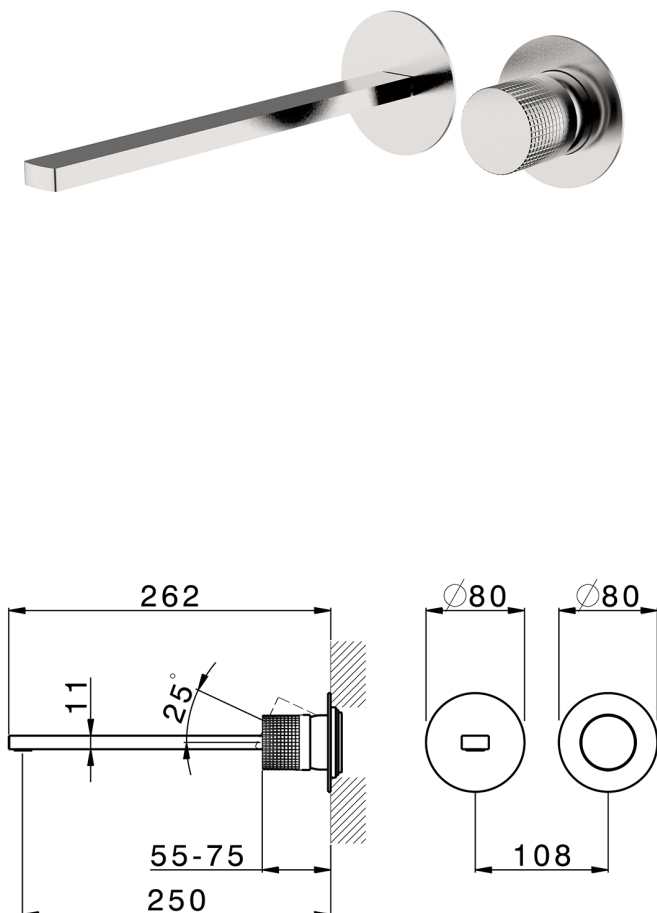

Exposed part for single lever washbasin valve NUANCE X32_X2005511

MODEL **X2005511**

Exposed part for single lever washbasin valve, without concealed part, spout L.250 mm, for item Easy-Box ZA002450-ZA025510, Inox AISI 316L

AVAILABLE FINISHINGS

-  **D1** D1 Brushed Inox
-  **5H** 5H Dark Brass Brushed
-  **5L** 5L Brushed Black Titanium
-  **5N** 5N Brushed Rose Gold

CHARACTERISTICS

Installation **Concealed**
 Required concealed parts **ZA002450**

Exposed part for single lever washbasin valve NUANCE X32_X200511

X200511

<https://en.cisal.it/exposed-part-for-single-lever-washbasin-valve-nuance-x32-x200511>

2026-06-13