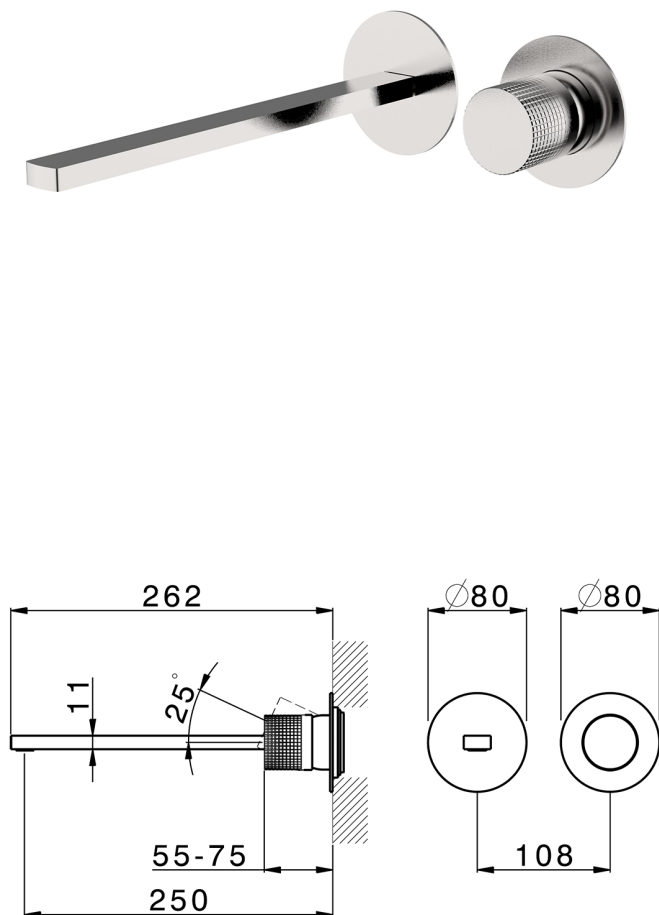

Exposed part for single lever washbasin valve NUANCE X32_X2005511

MODEL **X2005511**

Exposed part for single lever washbasin valve, without concealed part, spout L.250 mm, for item Easy-Box ZA002450-ZA025510, Inox AISI 316L

AVAILABLE FINISHINGS

-  **D1** D1 Brushed Inox
-  **5H** 5H Dark Brass Brushed
-  **5L** 5L Brushed Black Titanium
-  **5N** 5N Brushed Rose Gold

CHARACTERISTICS

Installation **Concealed**
 Required concealed parts **ZA002450**

Exposed part for single lever washbasin valve NUANCE X32_X200511

X200511

<https://en.cisal.it/exposed-part-for-single-lever-washbasin-valve-nuance-x32-x200511>

2026-04-26