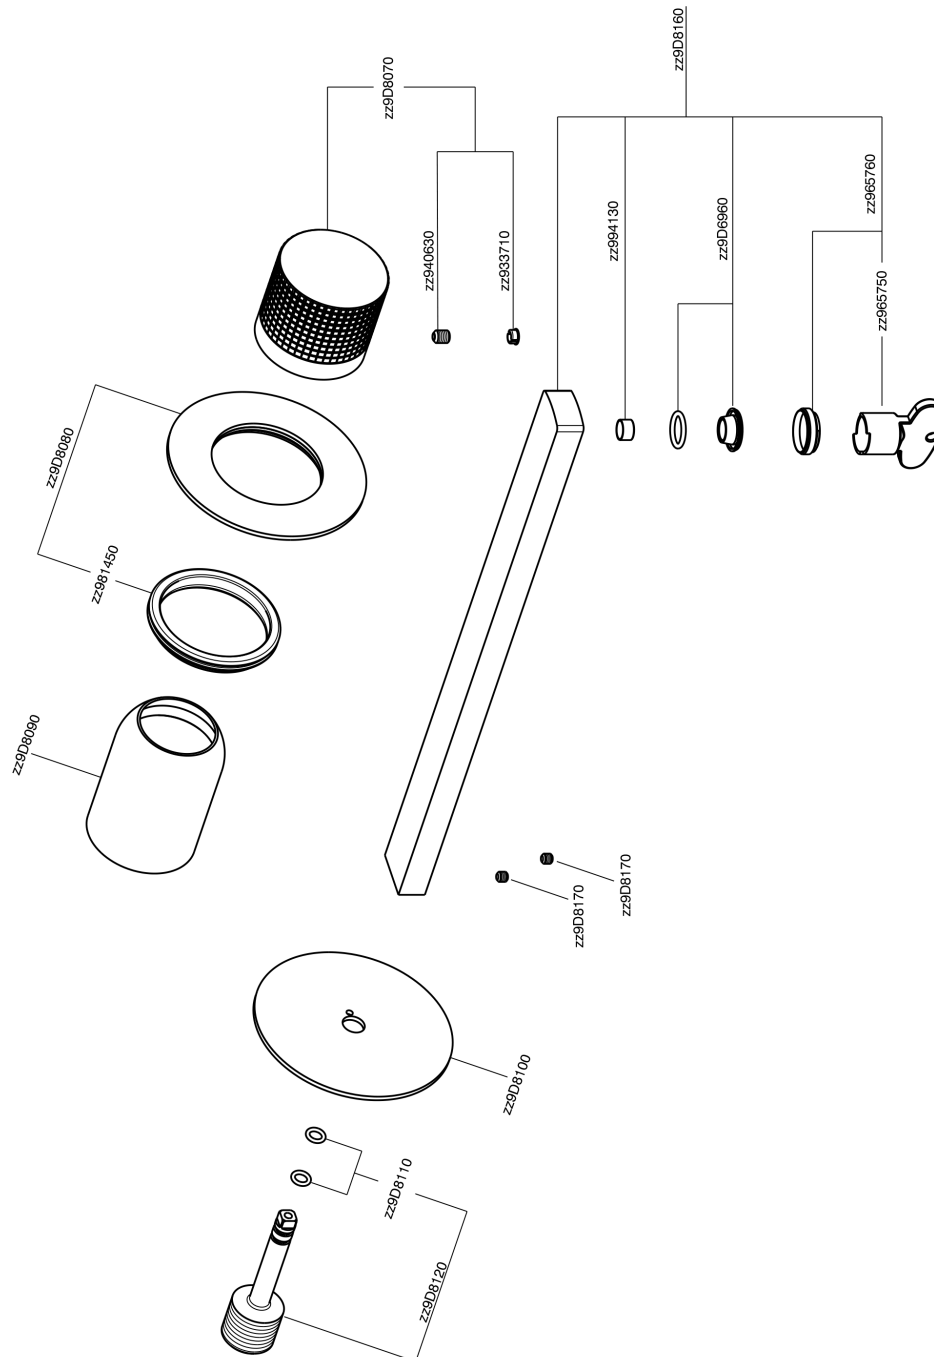

Exposed part for single lever washbasin valve NUANCE X32_X2005511

MODEL **X2005511**

Exposed part for single lever washbasin valve, without concealed part, spout L.250 mm, for item Easy-Box ZA002450-ZA025510, Inox AISI 316L

AVAILABLE FINISHINGS

-  **D1** D1 Brushed Inox
-  **5H** 5H Dark Brass Brushed
-  **5L** 5L Brushed Black Titanium
-  **5N** 5N Brushed Rose Gold

CHARACTERISTICS

Installation **Concealed**
 Required concealed parts **ZA002450**

Exposed part for single lever washbasin valve NUANCE X32_X200511

X200511

<https://en.cisal.it/exposed-part-for-single-lever-washbasin-valve-nuance-x32-x200511>

2026-06-13