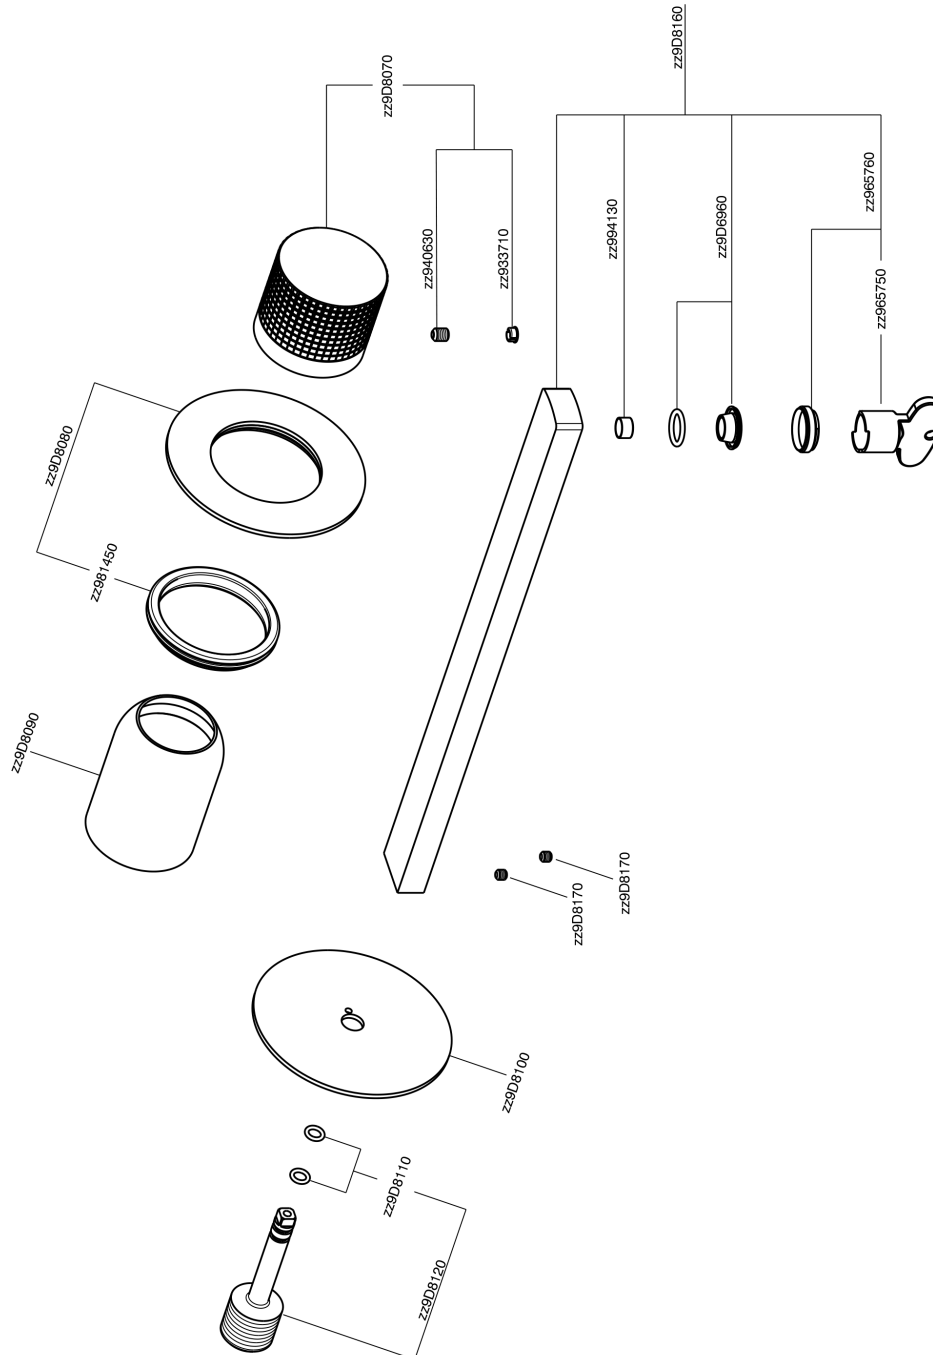

Exposed part for single lever washbasin valve NUANCE X32_X2005511

X2005511

<https://en.cisal.it/exposed-part-for-single-lever-washbasin-valve-nuance-x32-x2005511>

2026-06-13