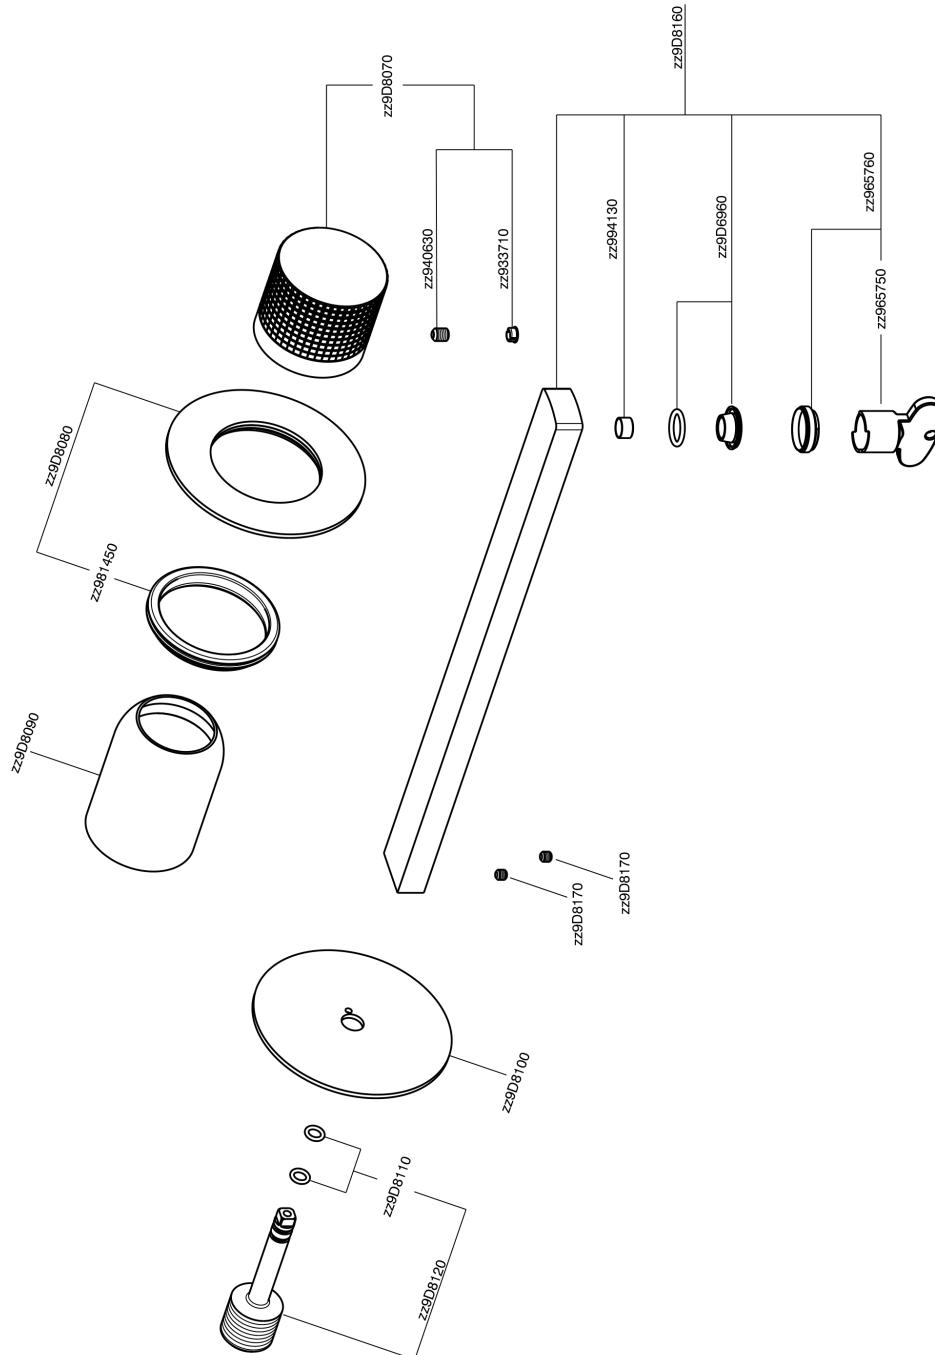

## Exposed part for single lever washbasin valve NUANCE X32\_X200511

X200511

<https://en.cisal.it/exposed-part-for-single-lever-washbasin-valve-nuance-x32-x200511>

2026-04-27