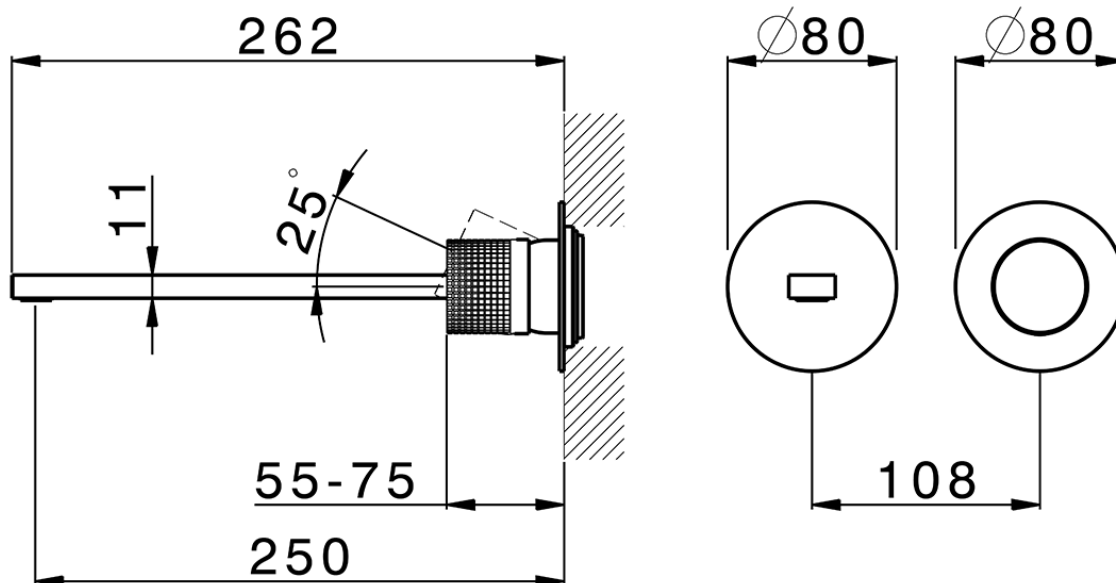

Exposed part for single lever washbasin valve NUANCE X32_X2005511

X2005511

<https://en.cisal.it/exposed-part-for-single-lever-washbasin-valve-nuance-x32-x2005511>

2026-05-17