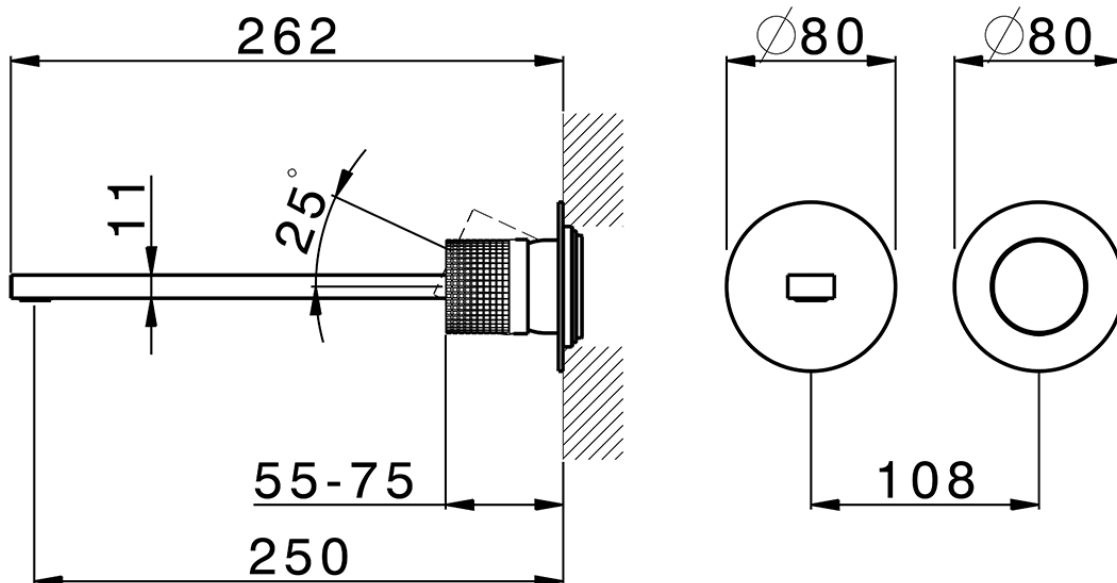

**Exposed part for single lever washbasin valve NUANCE X32\_X2005511**

X2005511

<https://en.cisal.it/exposed-part-for-single-lever-washbasin-valve-nuance-x32-x2005511>

2026-06-14