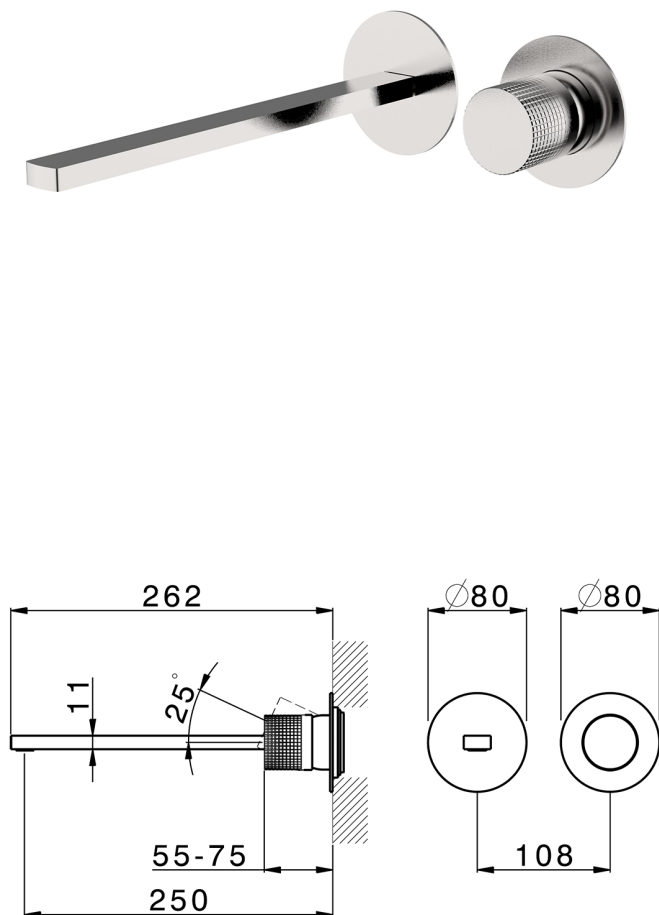

Exposed part for single lever washbasin valve NUANCE X32_X2005511

MODEL **X2005511**

Exposed part for single lever washbasin valve, without concealed part, spout L.250 mm, for item Easy-Box ZA002450-ZA025510, Inox AISI 316L

AVAILABLE FINISHINGS

-  **D1** D1 Brushed Inox
-  **5H** 5H Dark Brass Brushed
-  **5L** 5L Brushed Black Titanium
-  **5N** 5N Brushed Rose Gold

CHARACTERISTICS

Installation **Concealed**
 Required concealed parts **ZA002450**

Exposed part for single lever washbasin valve NUANCE X32_X2005511

X2005511

<https://en.cisal.it/exposed-part-for-single-lever-washbasin-valve-nuance-x32-x2005511>

2026-04-06