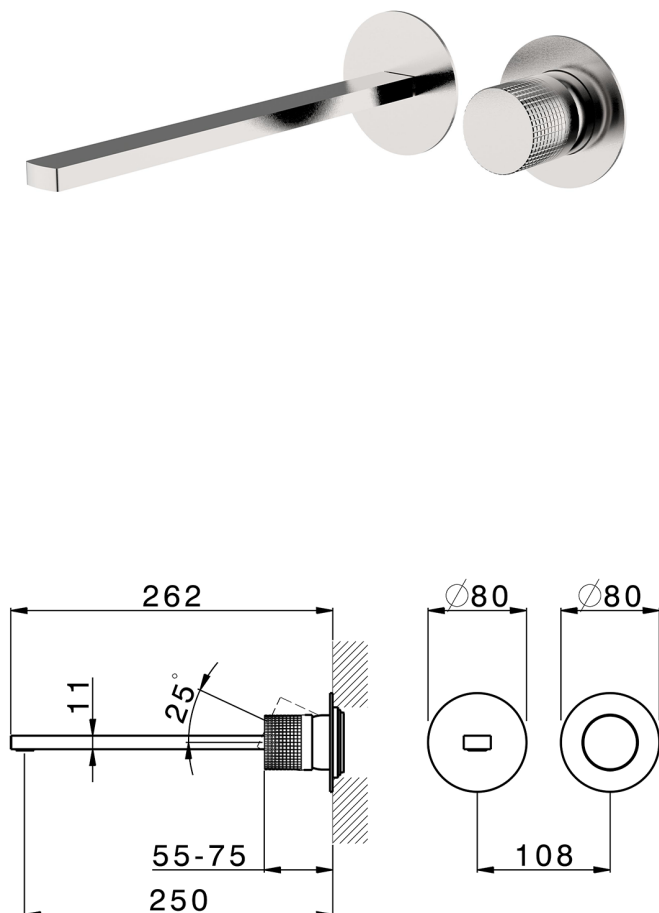

Exposed part for single lever washbasin valve NUANCE X32_X2005511

MODEL **X2005511**

Exposed part for single lever washbasin valve, without concealed part, spout L.250 mm, for item Easy-Box ZA002450-ZA025510, Inox AISI 316L

AVAILABLE FINISHINGS

-  **D1** D1 Brushed Inox
-  **5H** 5H Dark Brass Brushed
-  **5L** 5L Brushed Black Titanium
-  **5N** 5N Brushed Rose Gold

CHARACTERISTICS

Installation **Concealed**
 Required concealed parts **ZA002450**

Exposed part for single lever washbasin valve NUANCE X32_X2005511

X2005511

<https://en.cisal.it/exposed-part-for-single-lever-washbasin-valve-nuance-x32-x2005511>

2026-05-17