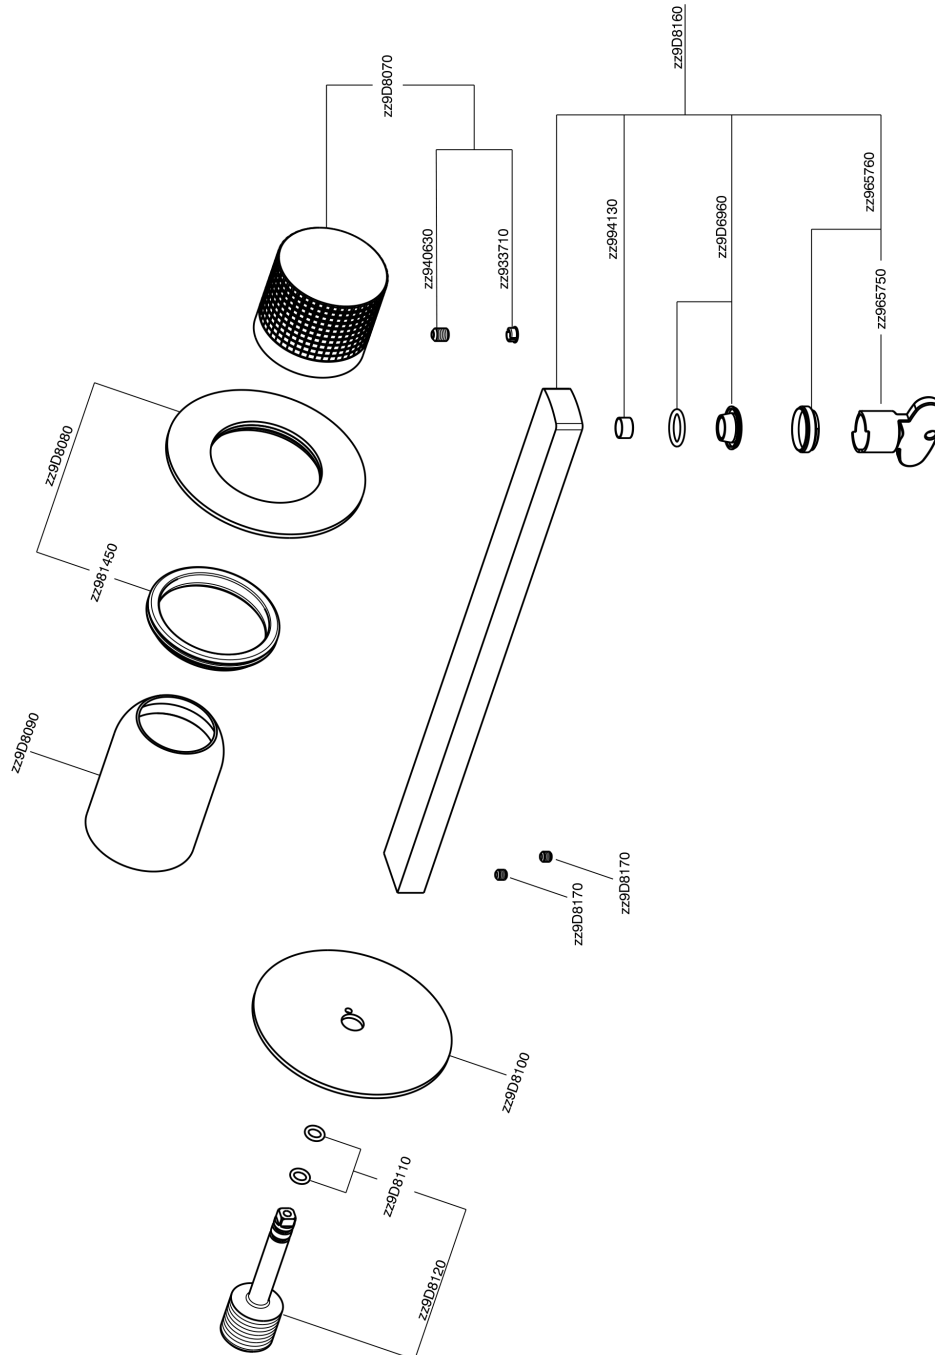

Exposed part for single lever washbasin valve NUANCE X32_X2005511

MODEL **X2005511**

Exposed part for single lever washbasin valve, without concealed part, spout L.250 mm, for item Easy-Box ZA002450-ZA025510, Inox AISI 316L

AVAILABLE FINISHINGS

-  **D1** D1 Brushed Inox
-  **5H** 5H Dark Brass Brushed
-  **5L** 5L Brushed Black Titanium
-  **5N** 5N Brushed Rose Gold

CHARACTERISTICS

Installation **Concealed**
 Required concealed parts **ZA002450**

Exposed part for single lever washbasin valve NUANCE X32_X2005511

X2005511

<https://en.cisal.it/exposed-part-for-single-lever-washbasin-valve-nuance-x32-x2005511>

2026-04-06