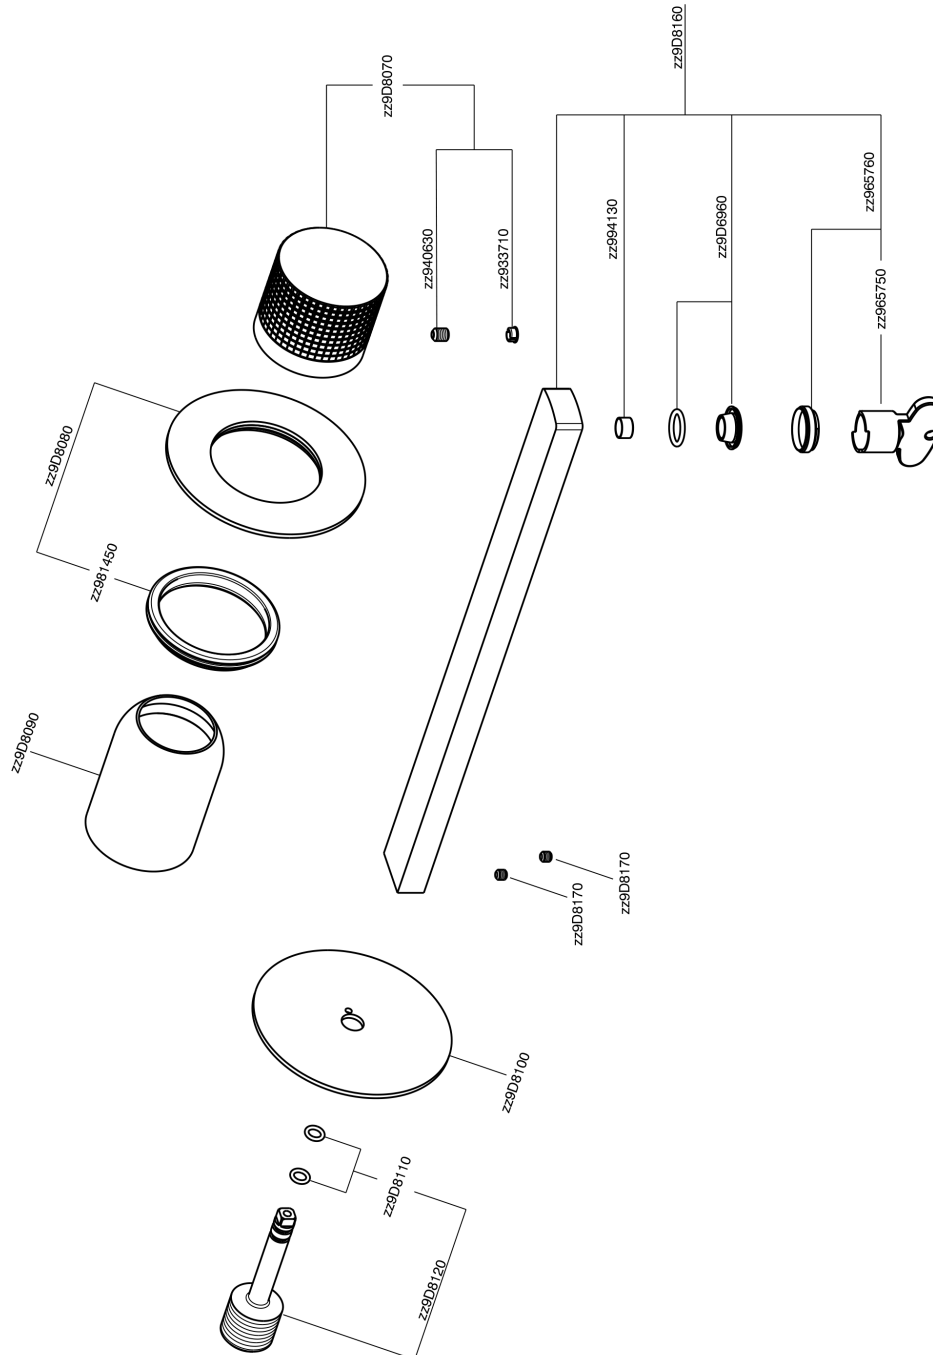

Exposed part for single lever washbasin valve NUANCE X32_X2005511

MODEL **X2005511**

Exposed part for single lever washbasin valve, without concealed part, spout L.250 mm, for item Easy-Box ZA002450-ZA025510, Inox AISI 316L

AVAILABLE FINISHINGS

-  **D1** D1 Brushed Inox
-  **5H** 5H Dark Brass Brushed
-  **5L** 5L Brushed Black Titanium
-  **5N** 5N Brushed Rose Gold

CHARACTERISTICS

Installation **Concealed**
 Required concealed parts **ZA002450**

Exposed part for single lever washbasin valve NUANCE X32_X2005511

X2005511

<https://en.cisal.it/exposed-part-for-single-lever-washbasin-valve-nuance-x32-x2005511>

2026-05-17