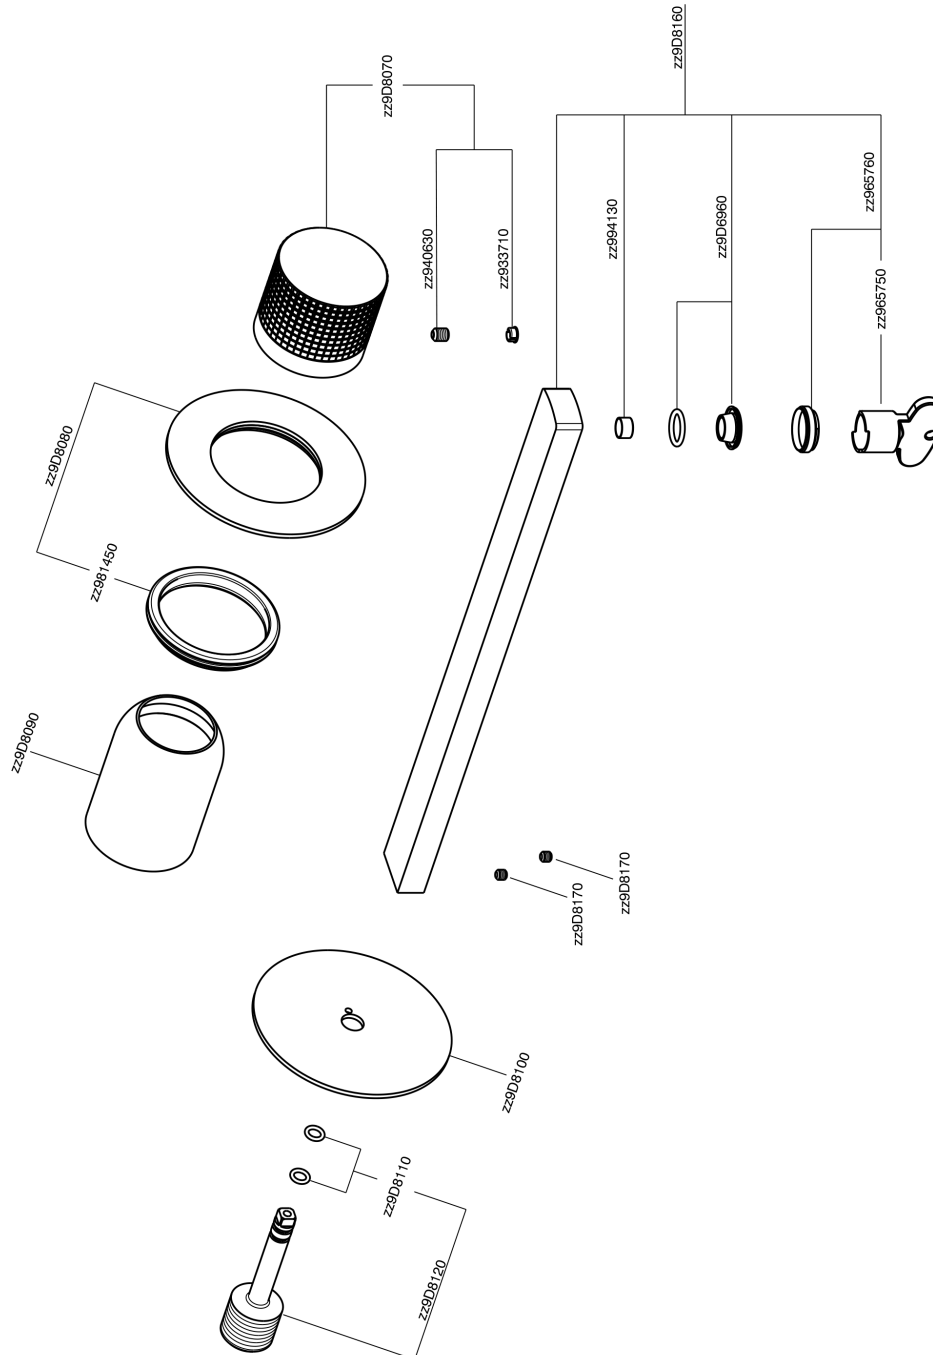

## Exposed part for single lever washbasin valve NUANCE X32\_X200511

X200511

<https://en.cisal.it/exposed-part-for-single-lever-washbasin-valve-nuance-x32-x200511>

2026-06-14