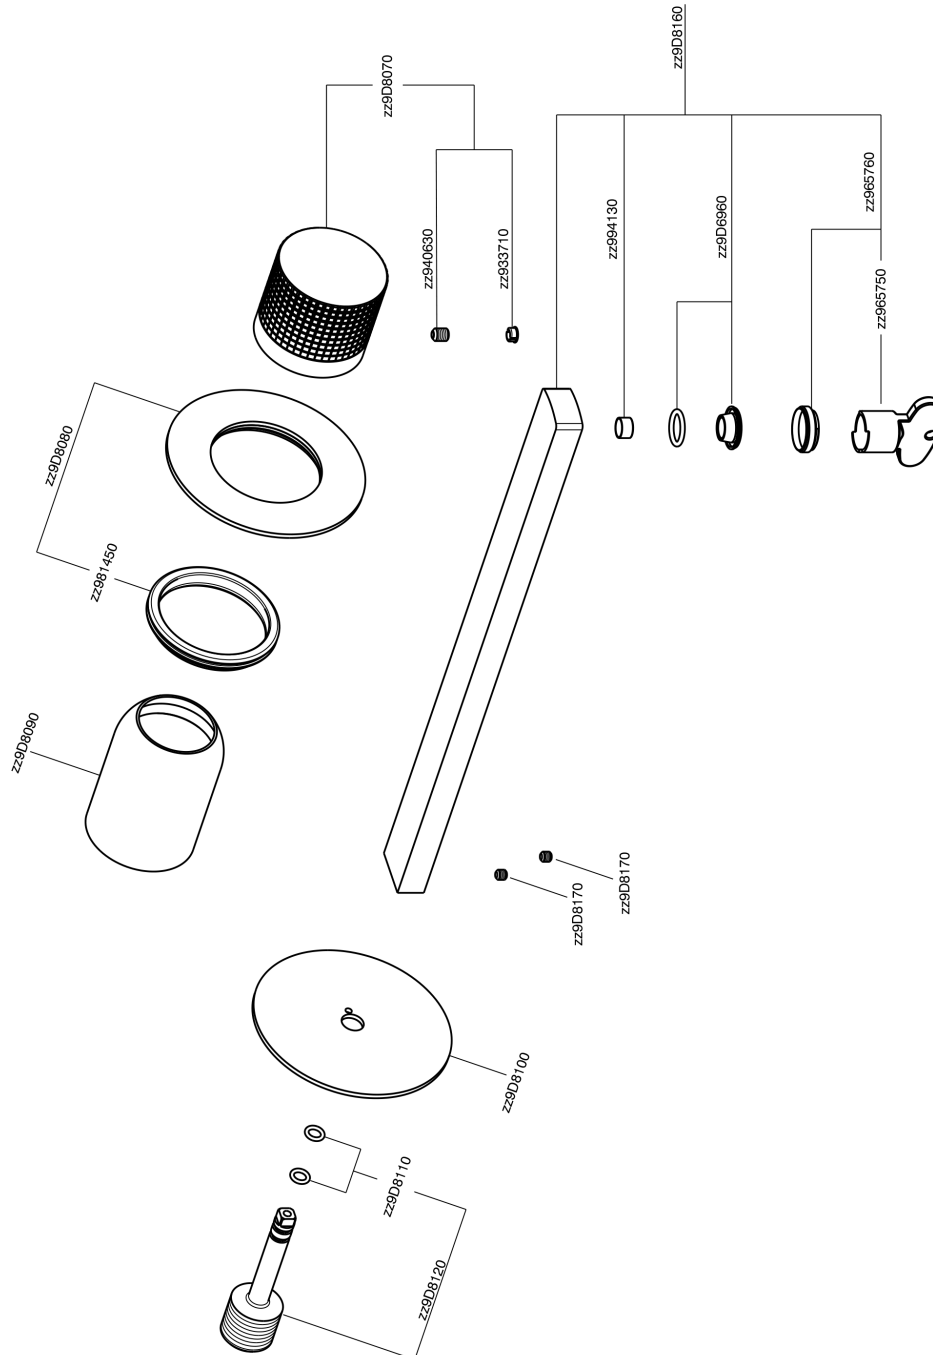

Exposed part for single lever washbasin valve NUANCE X32_X200511

X200511

<https://en.cisal.it/exposed-part-for-single-lever-washbasin-valve-nuance-x32-x200511>

2026-05-17