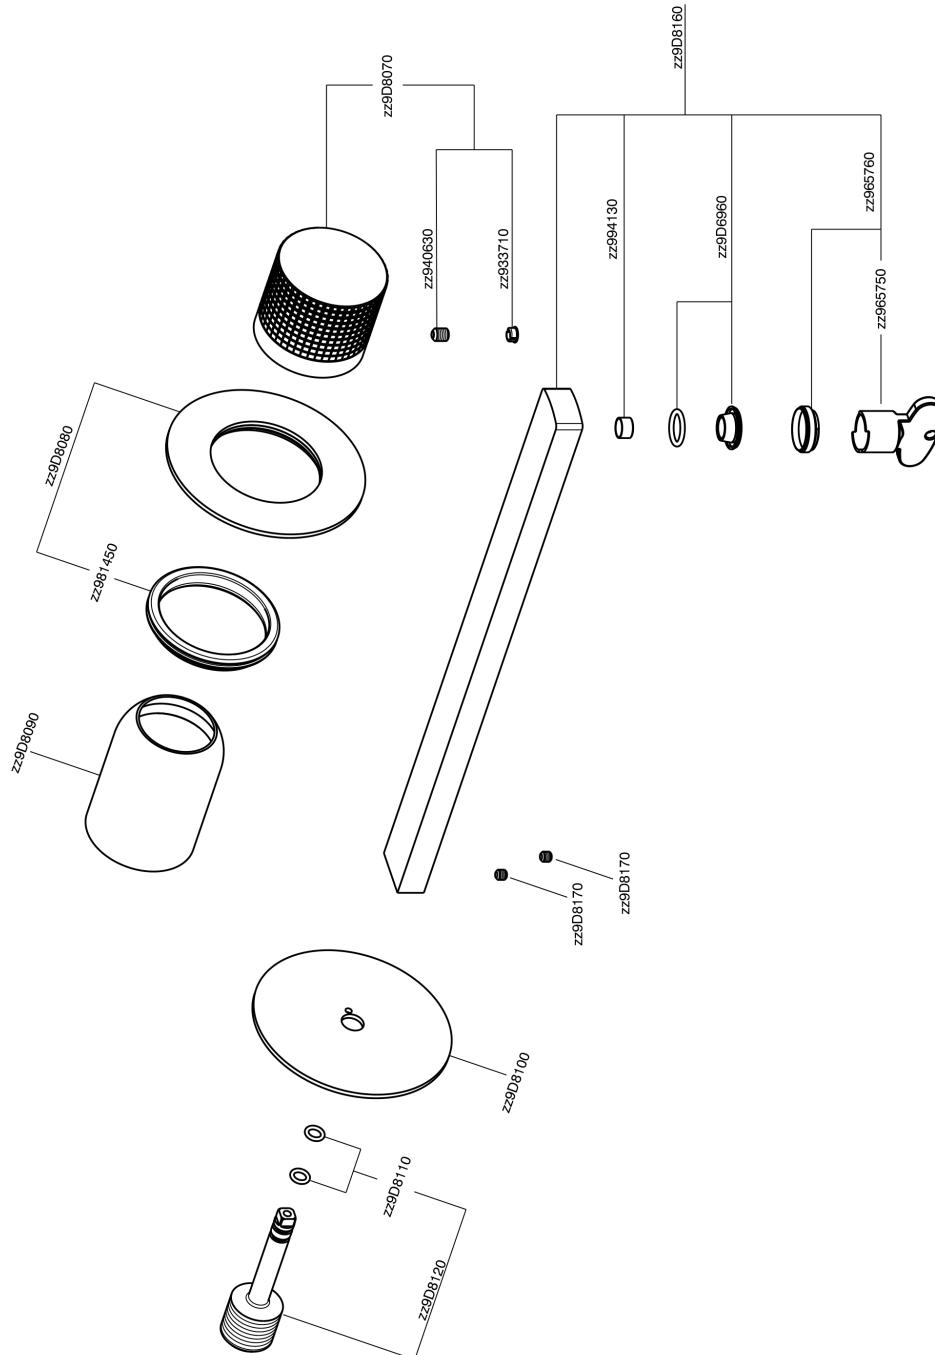

## Exposed part for single lever washbasin valve NUANCE X32\_X200511

X200511

<https://en.cisal.it/exposed-part-for-single-lever-washbasin-valve-nuance-x32-x200511>

2026-04-26