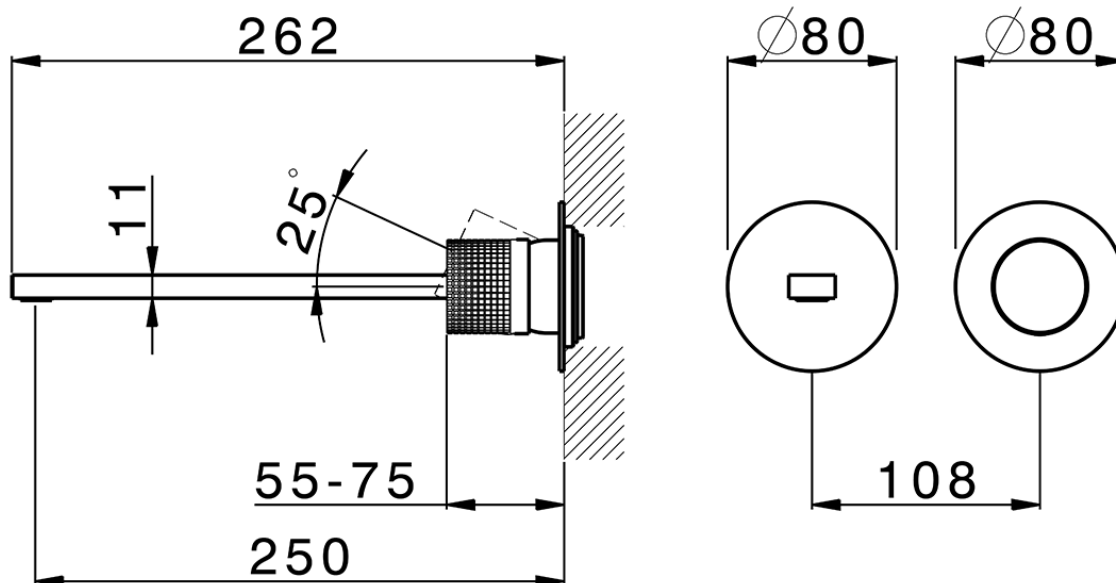

Exposed part for single lever washbasin valve NUANCE X32_X2005511

X2005511

<https://en.cisal.it/exposed-part-for-single-lever-washbasin-valve-nuance-x32-x2005511>

2026-04-26