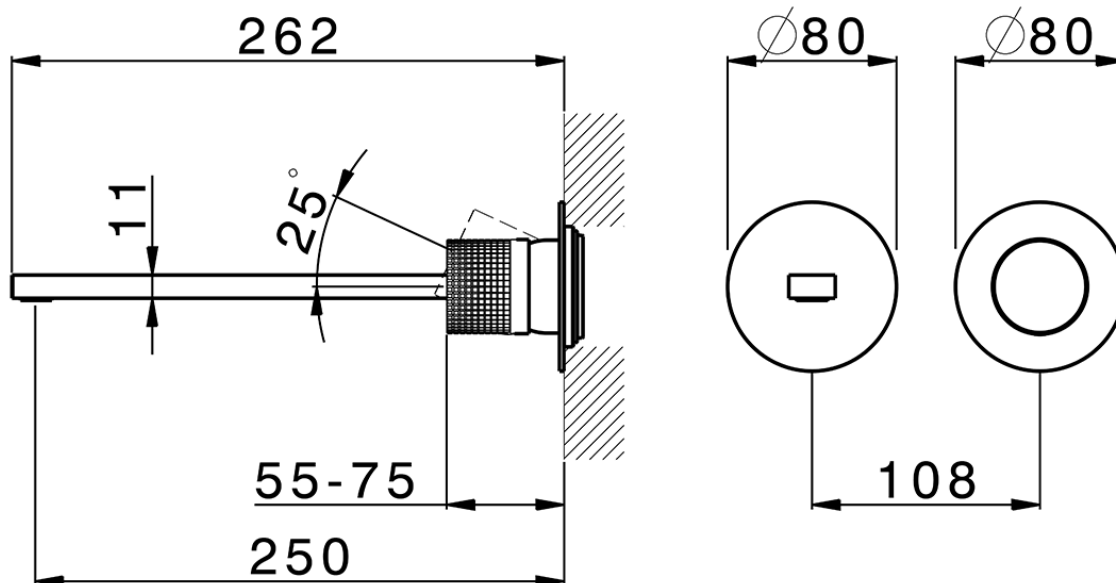

Exposed part for single lever washbasin valve NUANCE X32_X2005511

X2005511

<https://en.cisal.it/exposed-part-for-single-lever-washbasin-valve-nuance-x32-x2005511>

2026-04-05