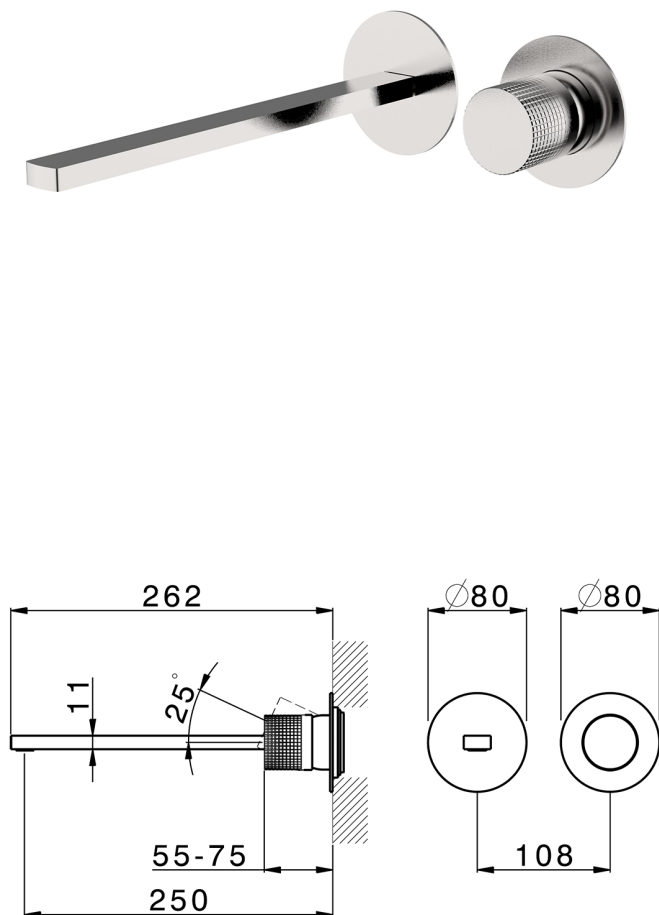

Exposed part for single lever washbasin valve NUANCE X32_X2005511

MODEL **X2005511**

Exposed part for single lever washbasin valve, without concealed part, spout L.250 mm, for item Easy-Box ZA002450-ZA025510, Inox AISI 316L

AVAILABLE FINISHINGS

-  **D1** D1 Brushed Inox
-  **5H** 5H Dark Brass Brushed
-  **5L** 5L Brushed Black Titanium
-  **5N** 5N Brushed Rose Gold

CHARACTERISTICS

Installation **Concealed**
 Required concealed parts **ZA002450**

Exposed part for single lever washbasin valve NUANCE X32_X2005511

X2005511

<https://en.cisal.it/exposed-part-for-single-lever-washbasin-valve-nuance-x32-x2005511>

2026-06-14