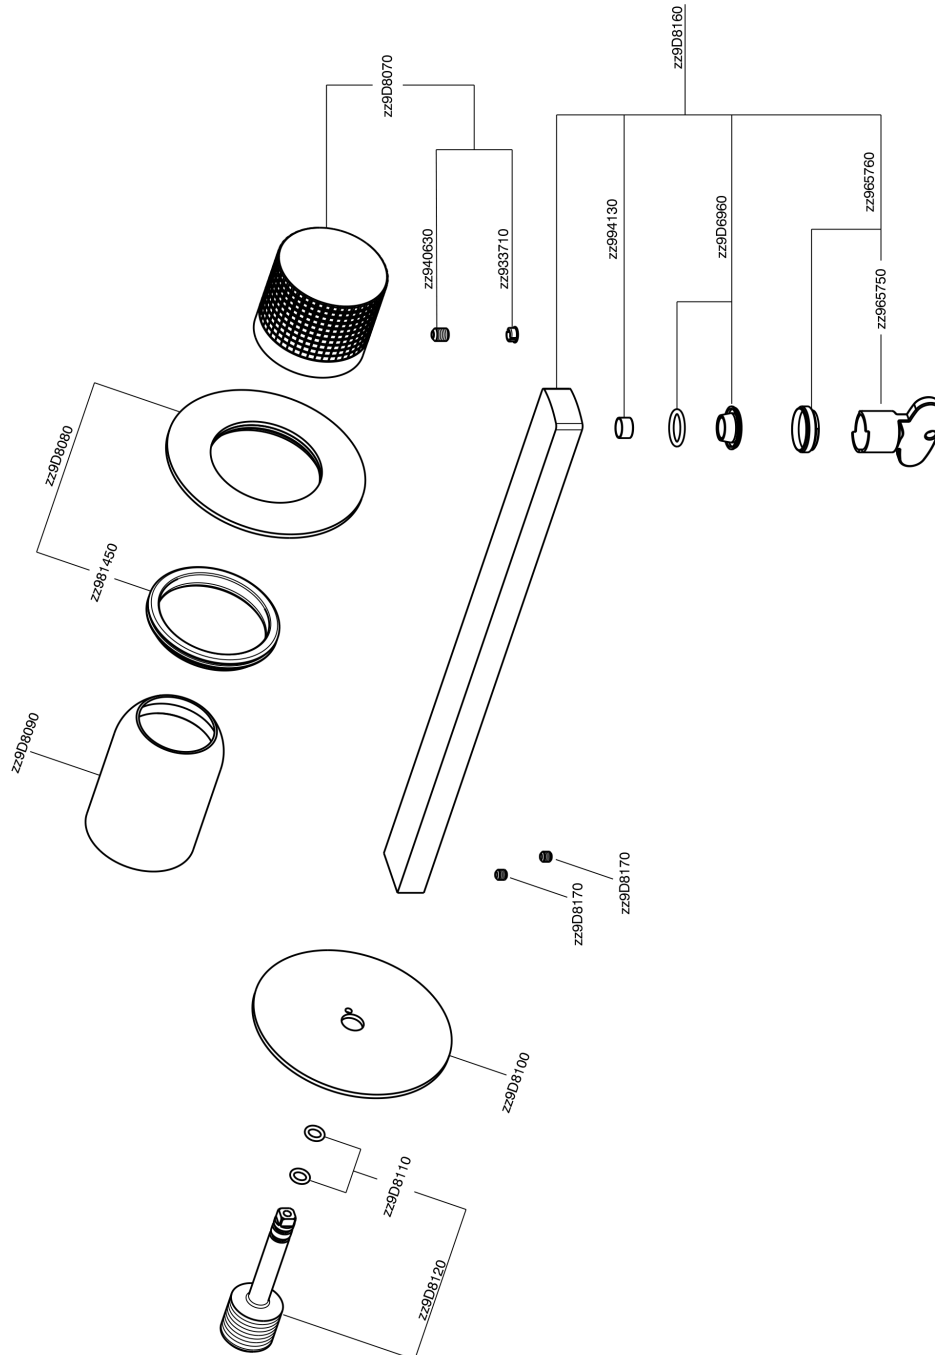

Exposed part for single lever washbasin valve NUANCE X32_X2005511

MODEL **X2005511**

Exposed part for single lever washbasin valve, without concealed part, spout L.250 mm, for item Easy-Box ZA002450-ZA025510, Inox AISI 316L

AVAILABLE FINISHINGS

-  **D1** D1 Brushed Inox
-  **5H** 5H Dark Brass Brushed
-  **5L** 5L Brushed Black Titanium
-  **5N** 5N Brushed Rose Gold

CHARACTERISTICS

Installation **Concealed**
 Required concealed parts **ZA002450**

Exposed part for single lever washbasin valve NUANCE X32_X2005511

X2005511

<https://en.cisal.it/exposed-part-for-single-lever-washbasin-valve-nuance-x32-x2005511>

2026-06-14