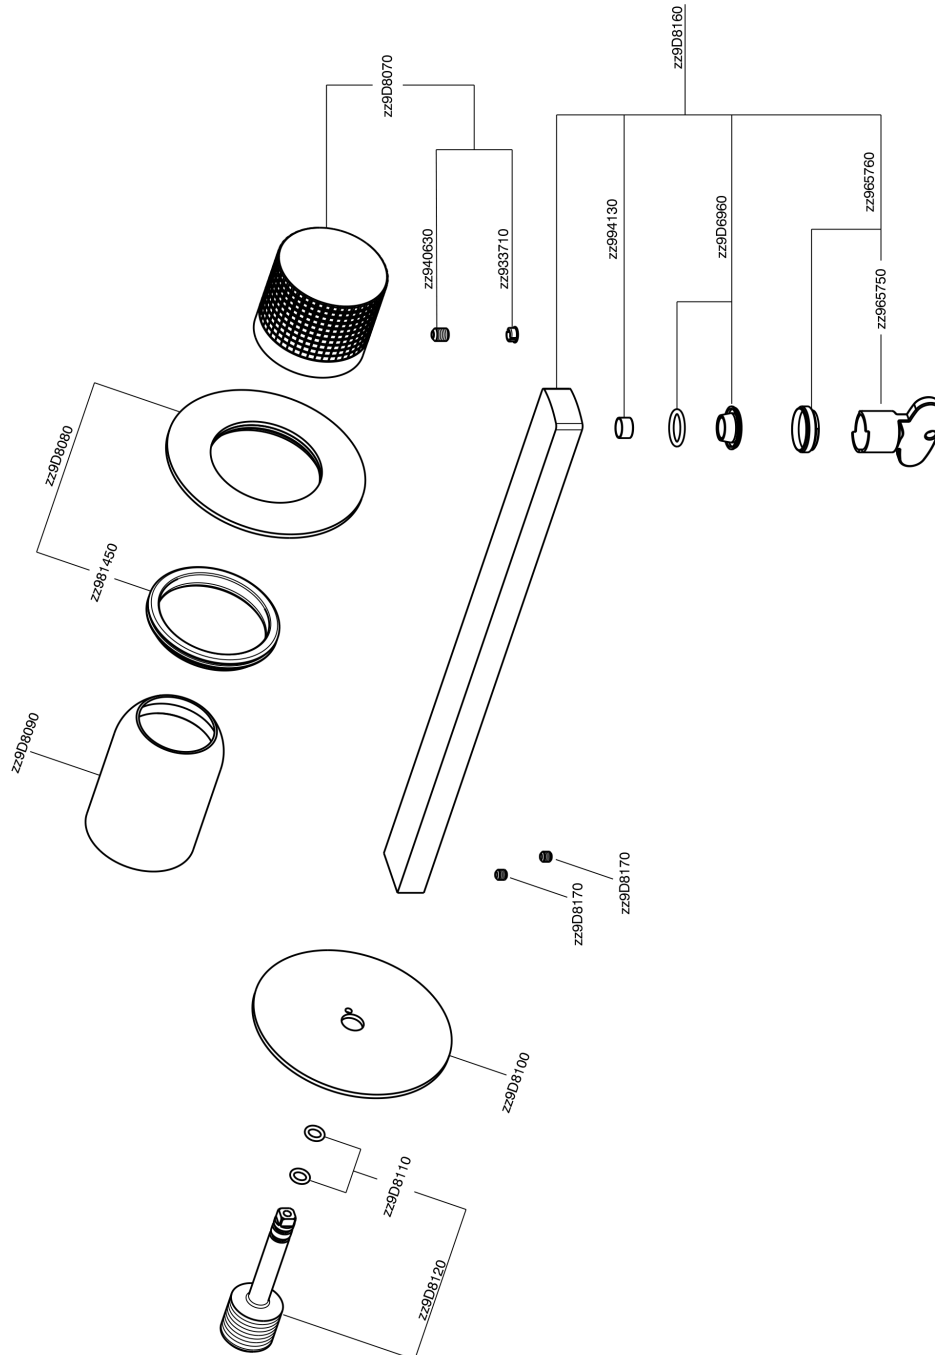

## Exposed part for single lever washbasin valve NUANCE X32\_X2005511

MODEL **X2005511**

Exposed part for single lever washbasin valve, without concealed part, spout L.250 mm, for item Easy-Box ZA002450-ZA025510, Inox AISI 316L

### AVAILABLE FINISHINGS

-  **D1** D1 Brushed Inox
-  **5H** 5H Dark Brass Brushed
-  **5L** 5L Brushed Black Titanium
-  **5N** 5N Brushed Rose Gold

### CHARACTERISTICS

Installation **Concealed**  
 Required concealed parts **ZA002450**

## Exposed part for single lever washbasin valve NUANCE X32\_X2005511

X2005511

<https://en.cisal.it/exposed-part-for-single-lever-washbasin-valve-nuance-x32-x2005511>

2026-04-26