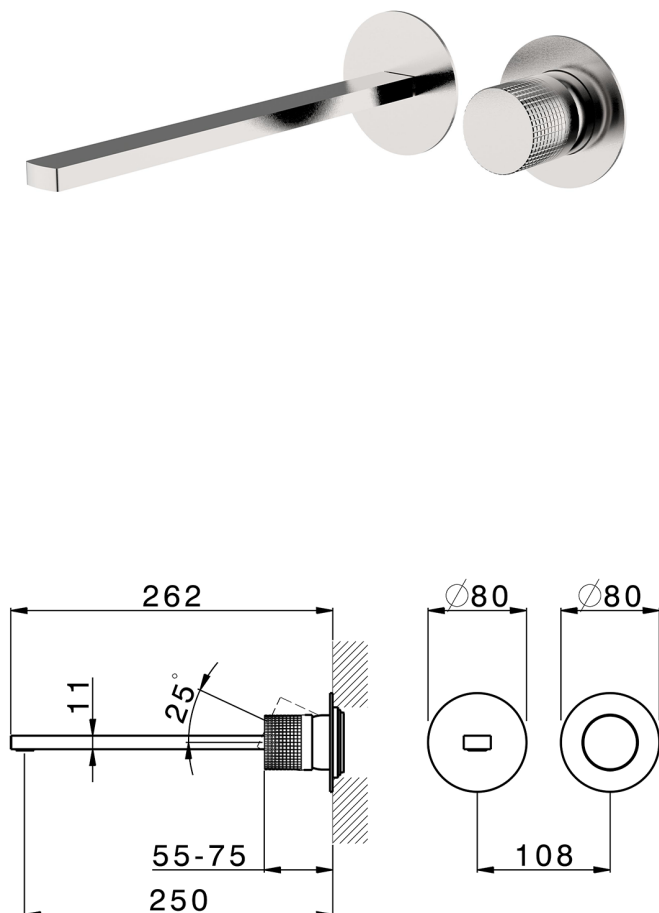

Exposed part for single lever washbasin valve NUANCE X32_X2005511

MODEL **X2005511**

Exposed part for single lever washbasin valve, without concealed part, spout L.250 mm, for item Easy-Box ZA002450-ZA025510, Inox AISI 316L

AVAILABLE FINISHINGS

- **D1** D1 Brushed Inox
- **5H** 5H Dark Brass Brushed
- **5L** 5L Brushed Black Titanium
- **5N** 5N Brushed Rose Gold

CHARACTERISTICS

Installation **Concealed**
Required concealed parts **ZA002450**