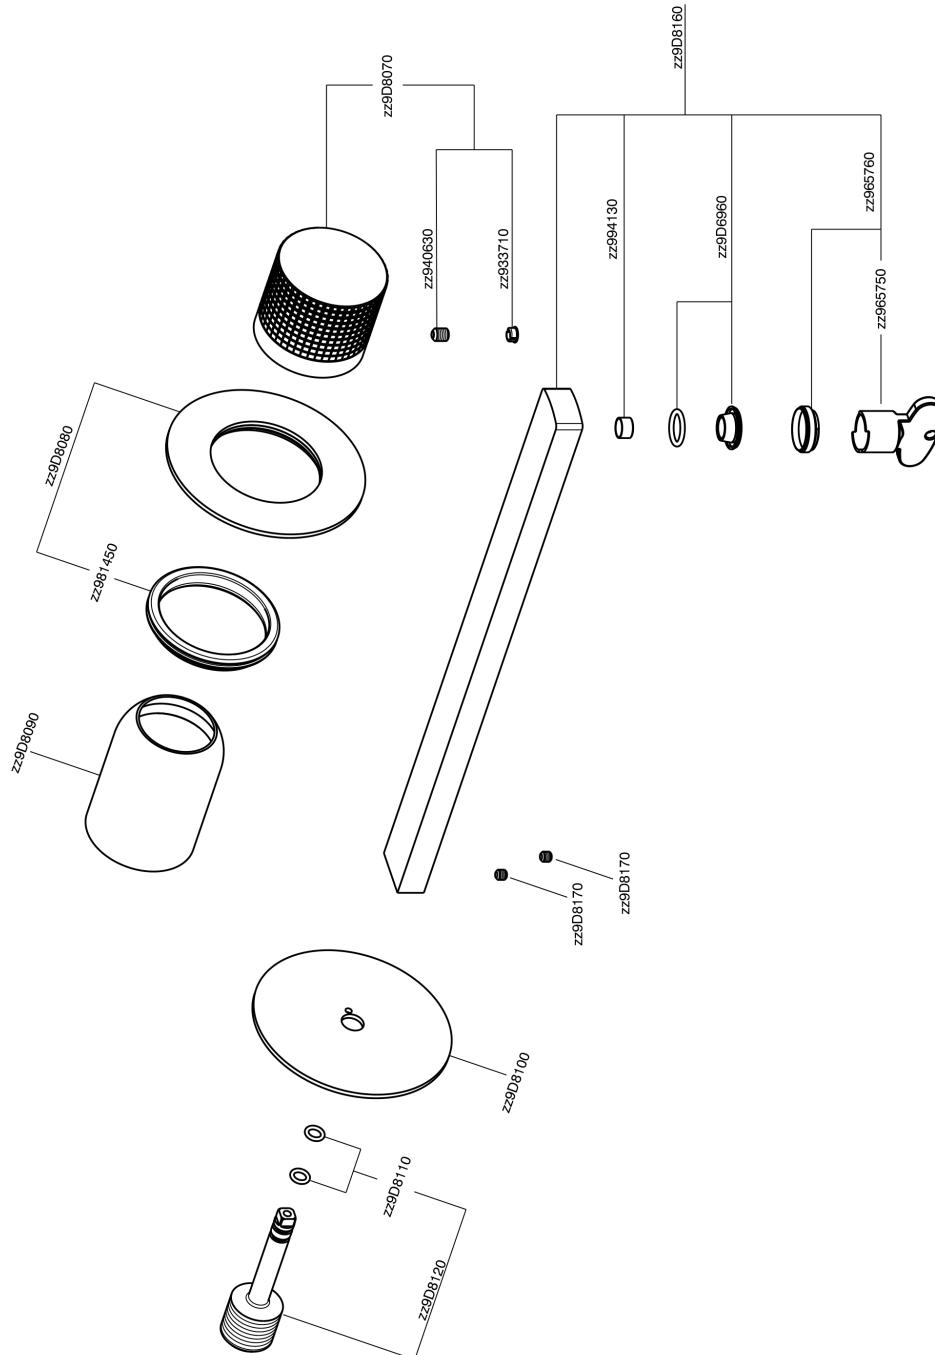

Exposed part for single lever washbasin valve NUANCE X32_X200511

X200511

<https://en.cisal.it/exposed-part-for-single-lever-washbasin-valve-nuance-x32-x200511>

2026-04-06