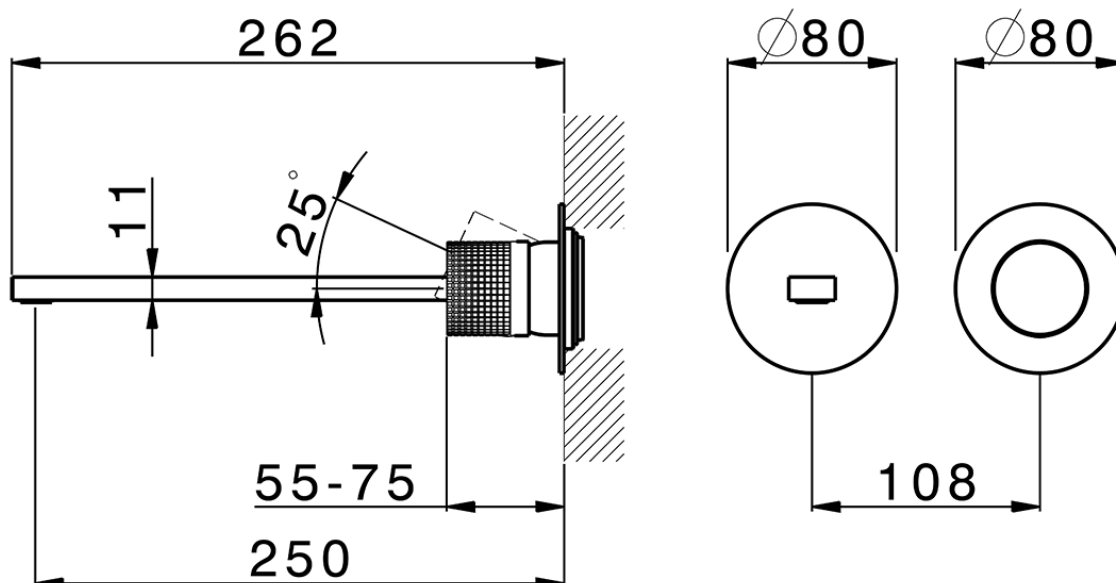

**Exposed part for single lever washbasin valve NUANCE X32\_X2005511**

X2005511

<https://en.cisal.it/exposed-part-for-single-lever-washbasin-valve-nuance-x32-x2005511>

2026-06-14