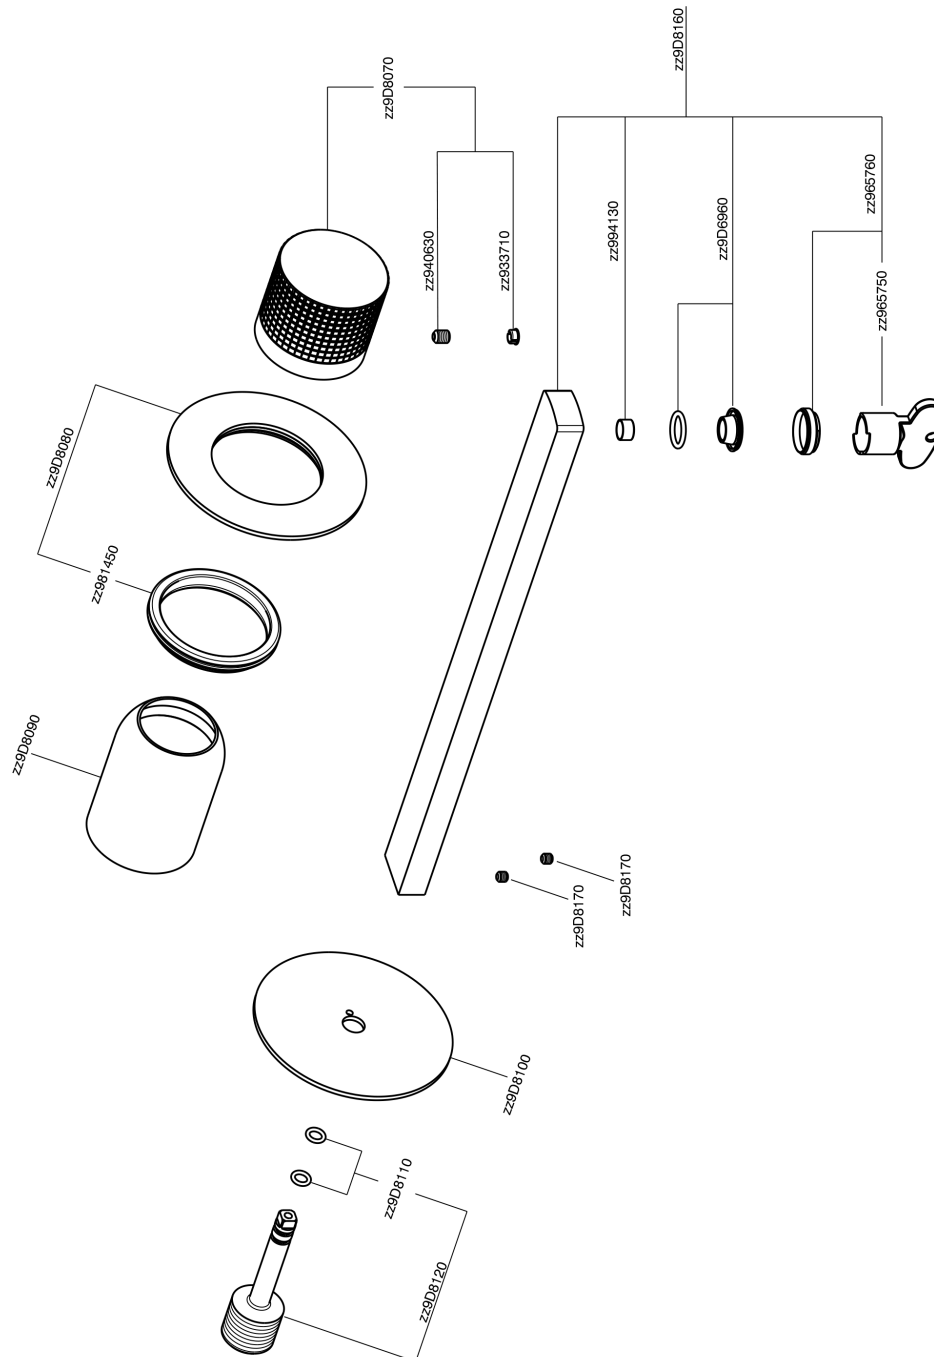

## Exposed part for single lever washbasin valve NUANCE X32\_X2005511

MODEL **X2005511**

Exposed part for single lever washbasin valve, without concealed part, spout L.250 mm, for item Easy-Box ZA002450-ZA025510, Inox AISI 316L

### AVAILABLE FINISHINGS

-  **D1** D1 Brushed Inox
-  **5H** 5H Dark Brass Brushed
-  **5L** 5L Brushed Black Titanium
-  **5N** 5N Brushed Rose Gold

### CHARACTERISTICS

Installation **Concealed**  
 Required concealed parts **ZA002450**

## Exposed part for single lever washbasin valve NUANCE X32\_X200511

X200511

<https://en.cisal.it/exposed-part-for-single-lever-washbasin-valve-nuance-x32-x200511>

2026-06-13