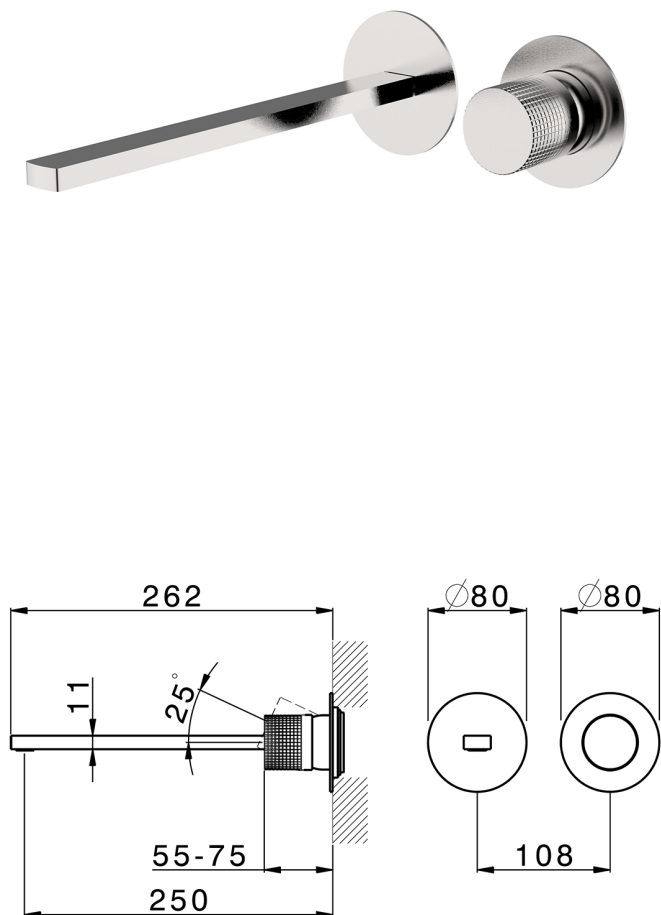

## Exposed part for single lever washbasin valve NUANCE X32\_X2005511

MODEL **X2005511**

Exposed part for single lever washbasin valve, without concealed part, spout L.250 mm, for item Easy-Box ZA002450-ZA025510, Inox AISI 316L

## Exposed part for single lever washbasin valve NUANCE X32\_X200511

X200511

<https://en.cisal.it/exposed-part-for-single-lever-washbasin-valve-nuance-x32-x200511>

2026-06-13