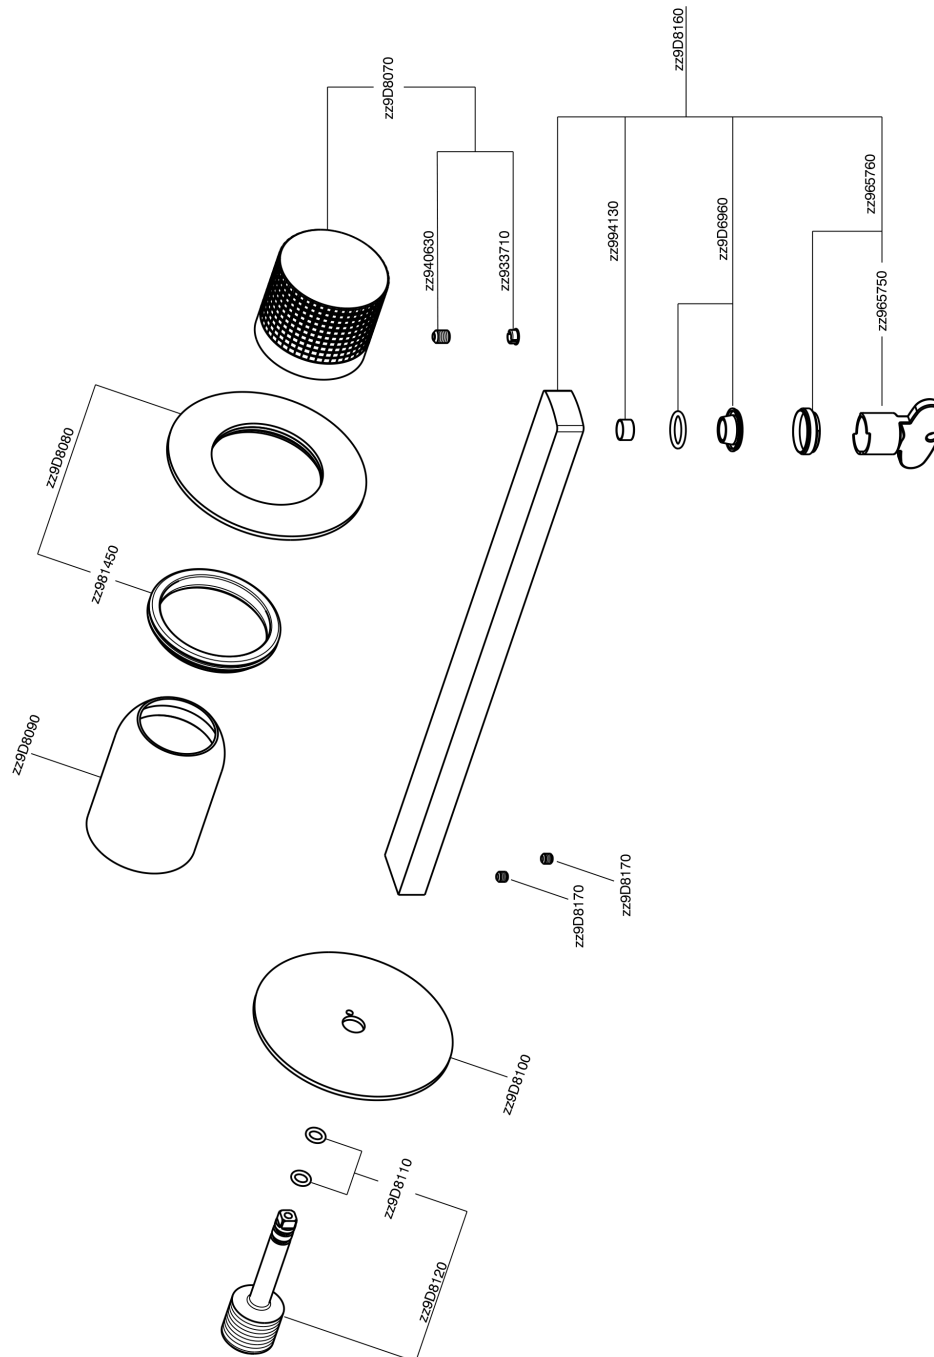

Exposed part for single lever washbasin valve NUANCE X32_X200511

X200511

<https://en.cisal.it/exposed-part-for-single-lever-washbasin-valve-nuance-x32-x200511>

2026-06-13