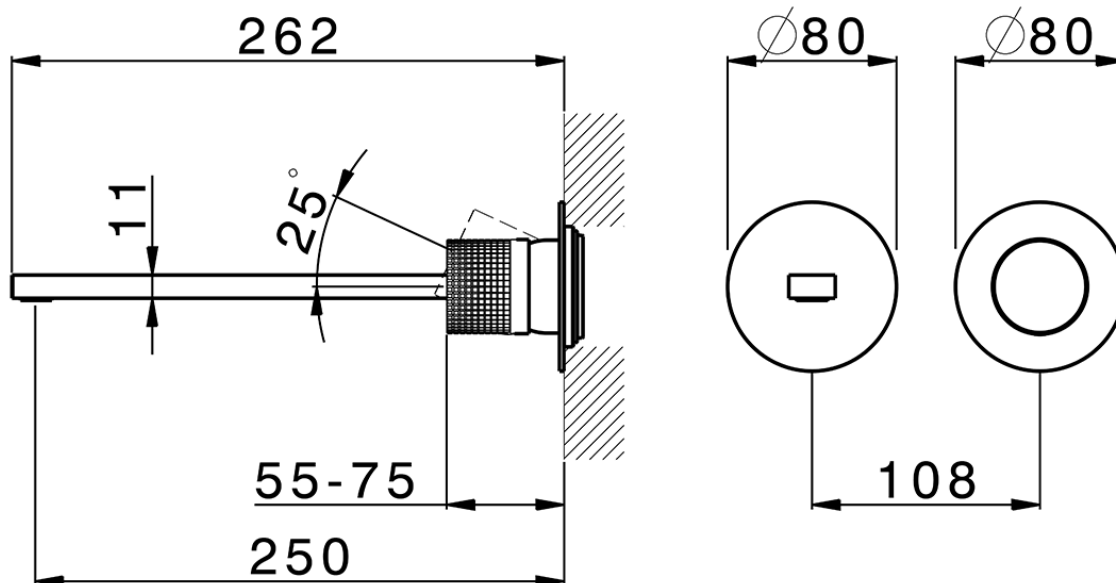

**Exposed part for single lever washbasin valve NUANCE X32\_X2005511**

X2005511

<https://en.cisal.it/exposed-part-for-single-lever-washbasin-valve-nuance-x32-x2005511>

2026-04-06