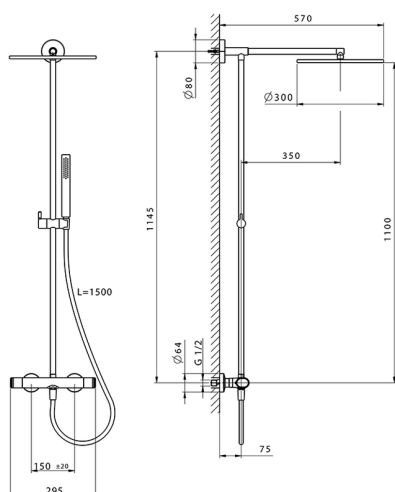

Thermostatic shower column, 2-functions SHOWER COLUMNS_LVC78030

MODEL **LVC78030**

Thermostatic shower column, 2-functions, 2 outlet deviasstop, not adjustable riser column, Sliding handshower holder, minimalistic one spray handshower ABS, 300 mm Brass round headshower, 150 cm smooth SUPREME Flexible Hose

AVAILABLE FINISHINGS

-  **21** 21 Chrome
-  **2B** 2B Polished Nickel
-  **2F** 2F Brushed Nickel
-  **40** 40 Matt Black
-  **4Q** 4Q Matt White

CHARACTERISTICS

Cartridge Spare Parts **ZZ96551000**

TMX 25 Thermostatic Valve

DeviaStop

The Cisal Devia Stop technology allows to adjust the water flow and to direct it to the selected output point (overhead soaker, hand shower, etc).

SafeTouch

The Cisal SafeTouch system maintains the mixer body cool to the touch during operation.