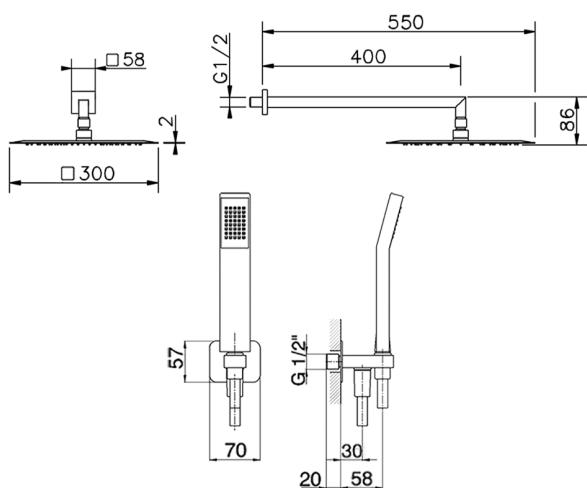

Arm and Shower Set with wall elbow integrated SHOWER_DS0K0060

MODEL **DS0K0060**

Arm and Shower Set with wall elbow integrated, 400 mm shower arm, 300x300 mm INOX square showerhead 2 mm thick, 42x18 mm ABS Quad one spray handshower, 1/2" wall elbow, 150 cm smooth SILVERFLEX Flexible Hose

AVAILABLE FINISHINGS

21 21 Chrome

CHARACTERISTICS

2026-05-17