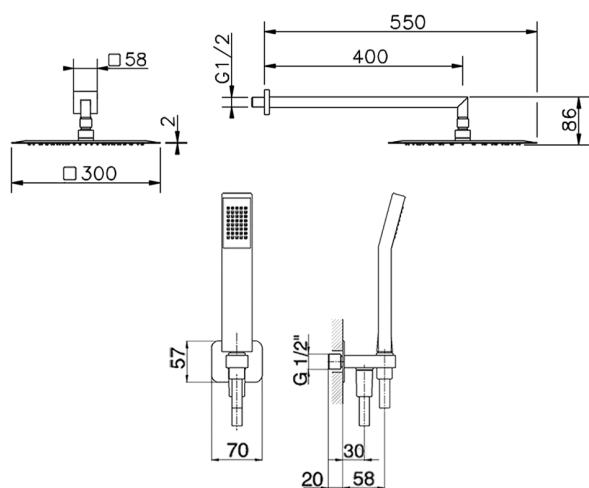

Arm and Shower Set with wall elbow integrated SHOWER_DS0K0060

MODEL **DS0K0060**

Arm and Shower Set with wall elbow integrated, 400 mm shower arm, 300x300 mm INOX square showerhead 2 mm thick, 42x18 mm ABS Quad one spray handshower, 1/2" wall elbow, 150 cm smooth SILVERFLEX Flexible Hose

AVAILABLE FINISHINGS

CHARACTERISTICS

2026-04-06