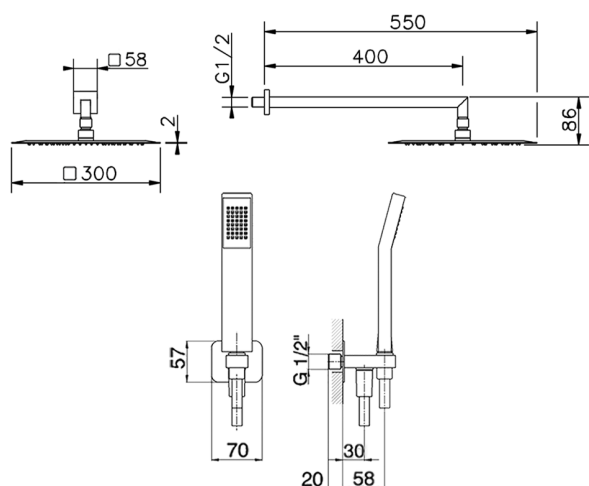

Arm and Shower Set with wall elbow integrated SHOWER_DS0K0060

MODEL **DS0K0060**

Arm and Shower Set with wall elbow integrated, 400 mm shower arm, 300x300 mm INOX square showerhead 2 mm thick, 42x18 mm ABS Quad one spray handshower, 1/2" wall elbow, 150 cm smooth SILVERFLEX Flexible Hose

AVAILABLE FINISHINGS

21 21 Chrome

CHARACTERISTICS

2026-06-14