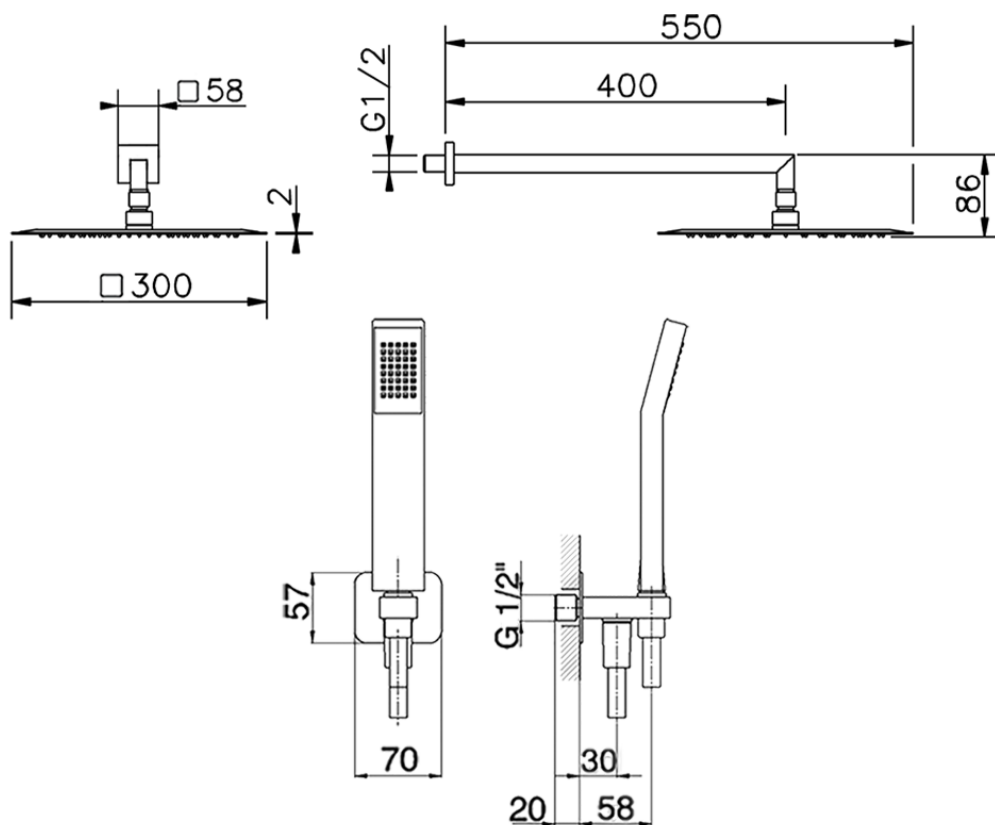

## Arm and Shower Set with wall elbow integrated SHOWER\_DS0K0060

DS0K0060

<https://en.cisal.it/arm-and-shower-set-with-wall-elbow-integrated-shower-ds0k0060>

2026-06-14