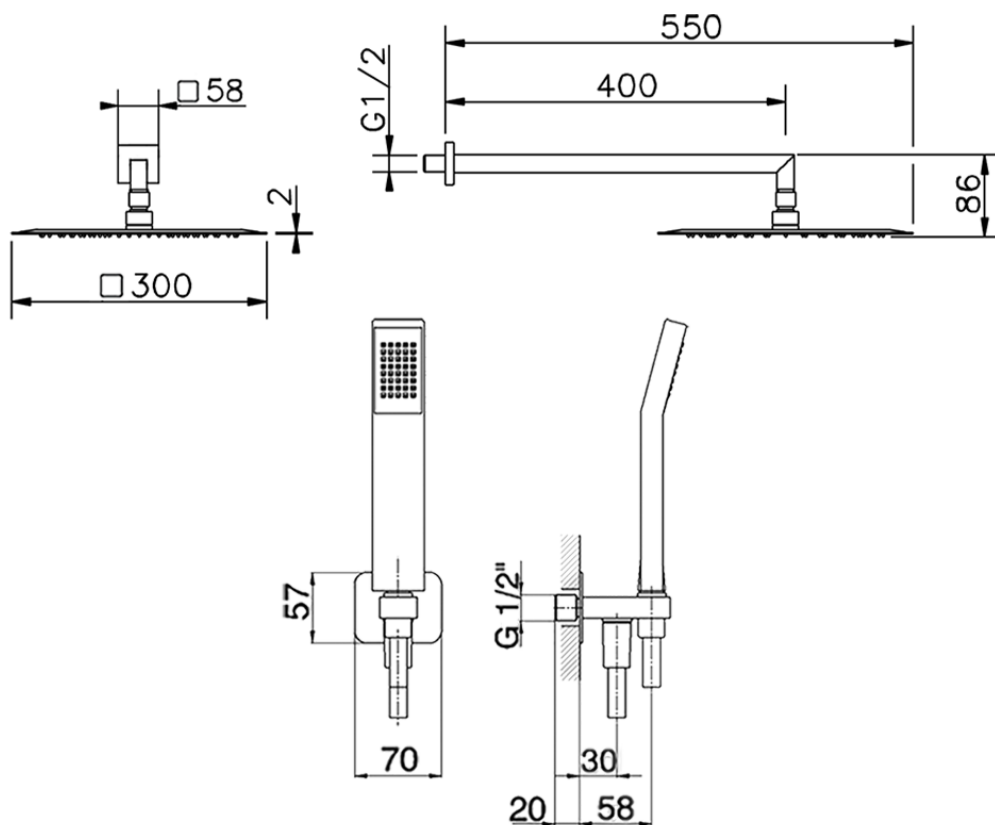

Arm and Shower Set with wall elbow integrated SHOWER_DS0K0060

DS0K0060

<https://en.cisal.it/arm-and-shower-set-with-wall-elbow-integrated-shower-ds0k0060>

2026-05-17