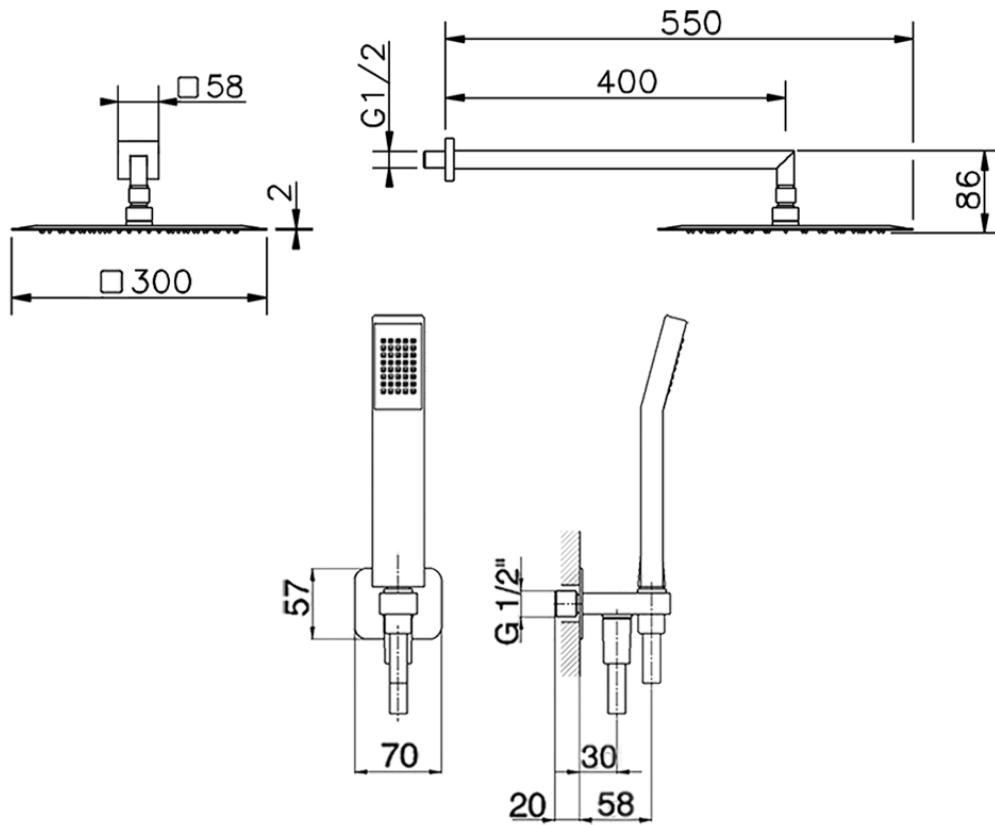

Arm and Shower Set with wall elbow integrated SHOWER_DS0K0060

DS0K0060

<https://en.cisal.it/arm-and-shower-set-with-wall-elbow-integrated-shower-ds0k0060>

2026-04-06