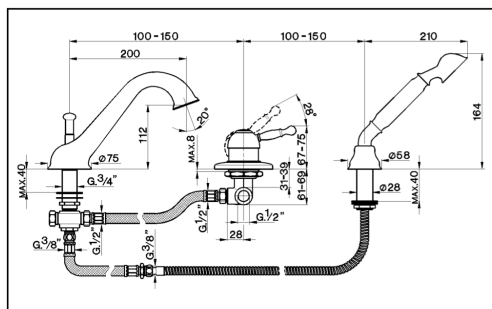

Deck mounted 3-hole single lever bath mixer ARCANA ROYAL_AY001260

cisal

AY 00126

- Batteria bordo vasca a 3 fori
- Deck-mounted 3-hole bath mixer
- 3 Loch - Einhand-Badebatterie
- Mitigeur bain/douche sur gorge

bar	PORTATA BOCCA DI EROGAZIONE * SPOUT FLOW RATE DURCHFLOSS WANNENEINLAUF DÉBIT BEC DÉVERSEUR l/min.
0.5	9
1	13
2	18
3	22
4	25
5	28

* con resistenza silenziosa della classe di portata C (30 l/min. a 3 bar)
with hydraulic resistance of flow rate class C (30 l/min. at 3 bar)
mit geräuscharmen Widerstand der Durchflussklasse C (30 l/min. bei 3 bar)
avec aérateurs classe C (30 l/min. à 3 bar)