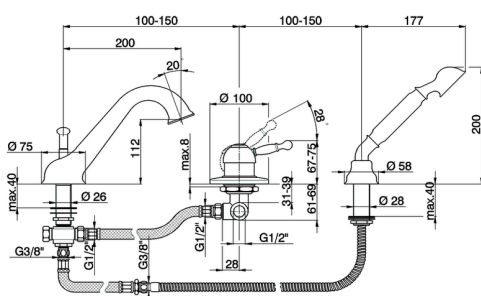

## Deck mounted 3-hole single lever bath mixer ARCANA ROYAL\_AY001260

MODEL **AY001260**

Deck mounted 3-hole single lever bath mixer, automatic diverter, Arcana one spray handshower, 175 cm Brass flexible hose

### CHARACTERISTICS

Cartridge Spare Parts **ZZ92909000**

**43 mm Cartridge**