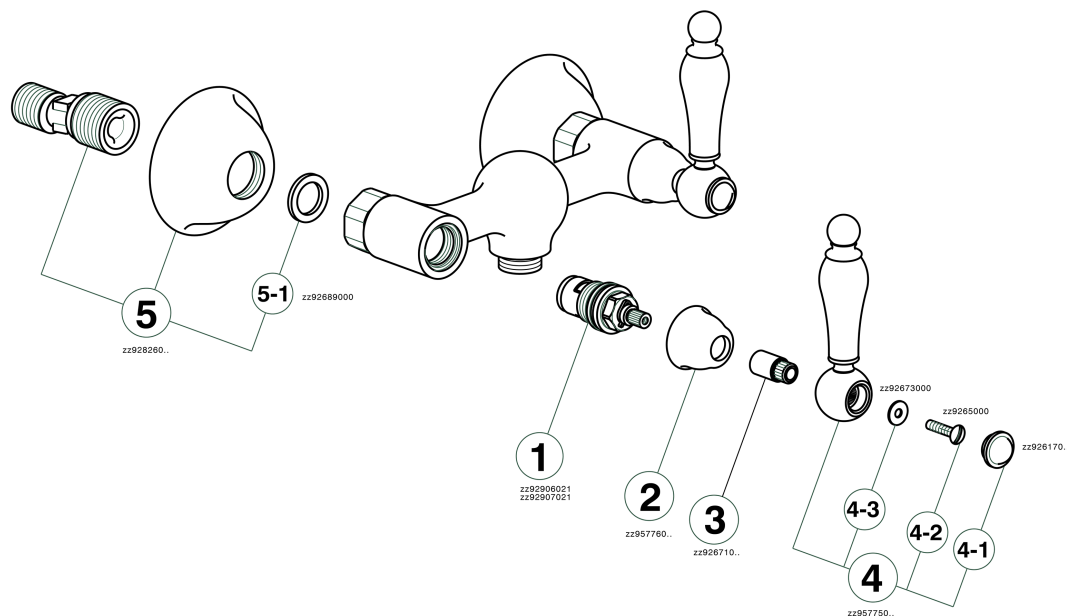

Shower mixer ARCANA TOSCANA_TS000441

TS000441

<https://en.cisal.it/shower-mixer-arcana-toscana-ts000441>

2026-06-14