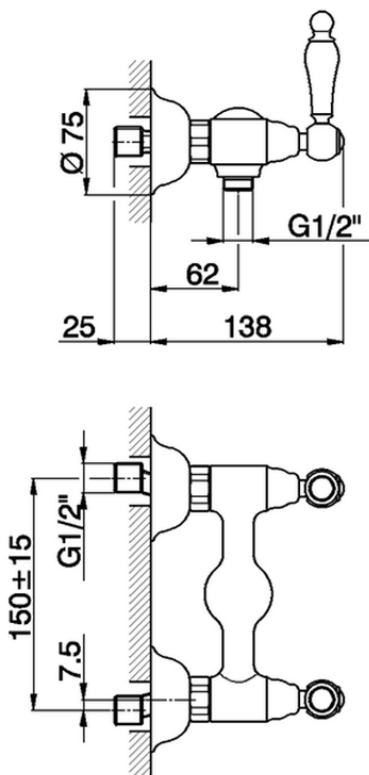

Shower mixer ARCANA TOSCANA_TS000441

TS000441

<https://en.cisal.it/shower-mixer-arcana-toscana-ts000441>

2026-04-29