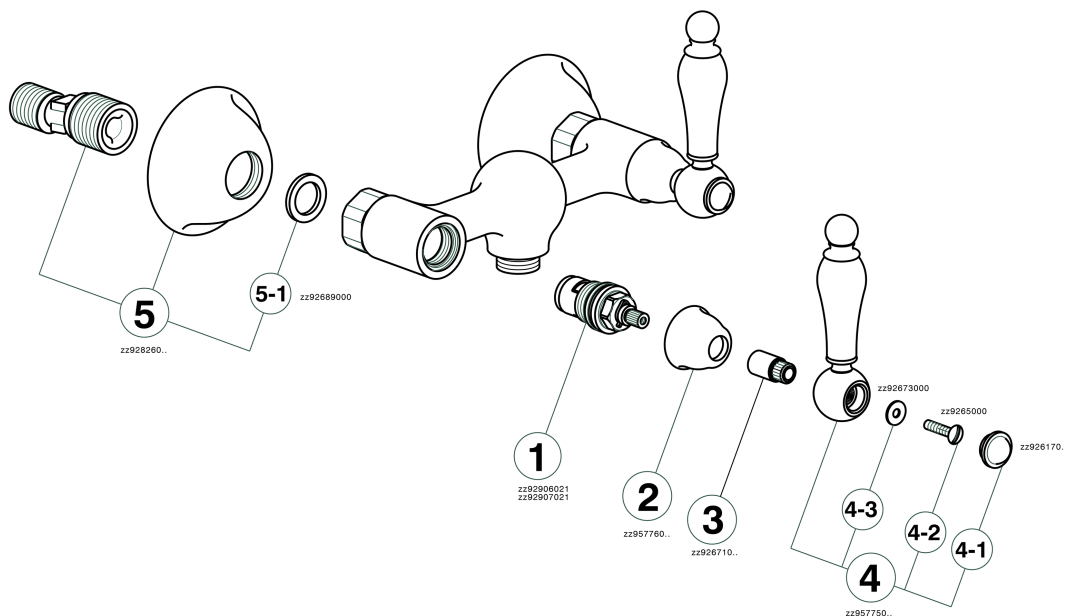

Shower mixer ARCANA TOSCANA_TS000441

MODEL **TS000441**

Shower mixer, without shower set, 1/2" M flexible connection

AVAILABLE FINISHINGS

-  **21** 21 Chrome
-  **24** 24 Gold
-  **26** 26 Old Copper
-  **27** 27 Old Bronze
-  **2A** 2A Satin Brushed Nickel
-  **74** 74 Chrome/Gold

CHARACTERISTICS

Shower mixer ARCANA TOSCANA_TS000441

TS000441

<https://en.cisal.it/shower-mixer-arcana-toscana-ts000441>

2026-05-20