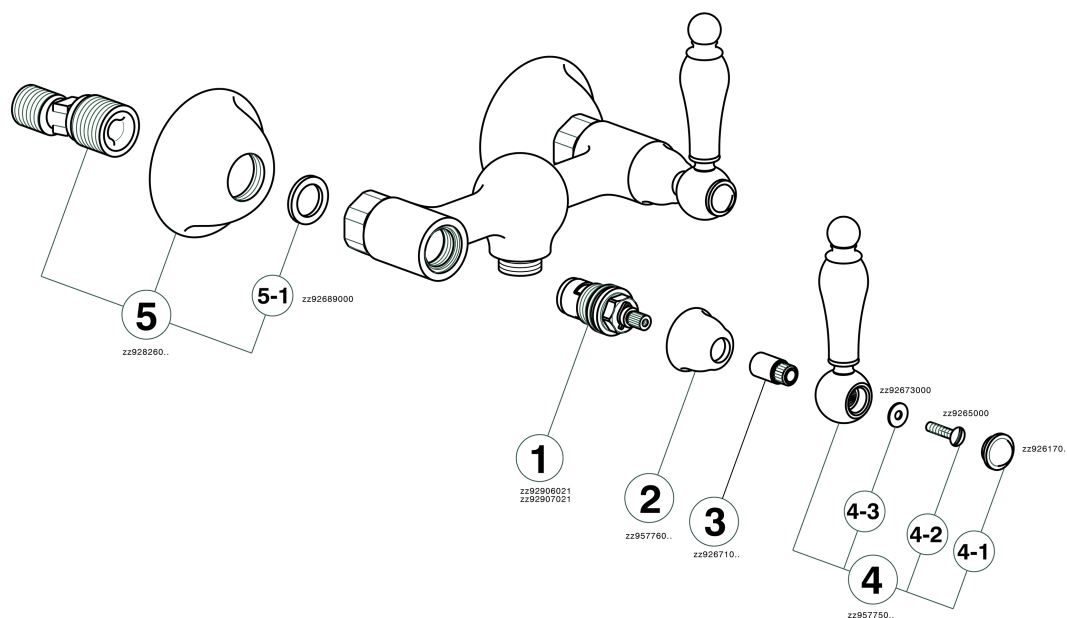

Shower mixer ARCANA TOSCANA_TS000441

MODEL **TS000441**

Shower mixer, without shower set, 1/2" M flexible connection

AVAILABLE FINISHINGS

-  **21** 21 Chrome
-  **24** 24 Gold
-  **26** 26 Old Copper
-  **27** 27 Old Bronze
-  **2A** 2A Satin Brushed Nickel
-  **74** 74 Chrome/Gold

CHARACTERISTICS

Shower mixer ARCANA TOSCANA_TS000441

TS000441

<https://en.cisal.it/shower-mixer-arcana-toscana-ts000441>

2026-04-10