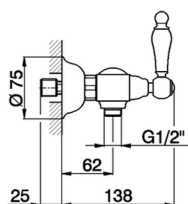

Shower mixer ARCANA TOSCANA_TS000441

MODEL **TS000441**

Shower mixer, without shower set, 1/2" M flexible connection

AVAILABLE FINISHINGS

-  **21** 21 Chrome
-  **24** 24 Gold
-  **26** 26 Old Copper
-  **27** 27 Old Bronze
-  **2A** 2A Satin Brushed Nickel
-  **74** 74 Chrome/Gold