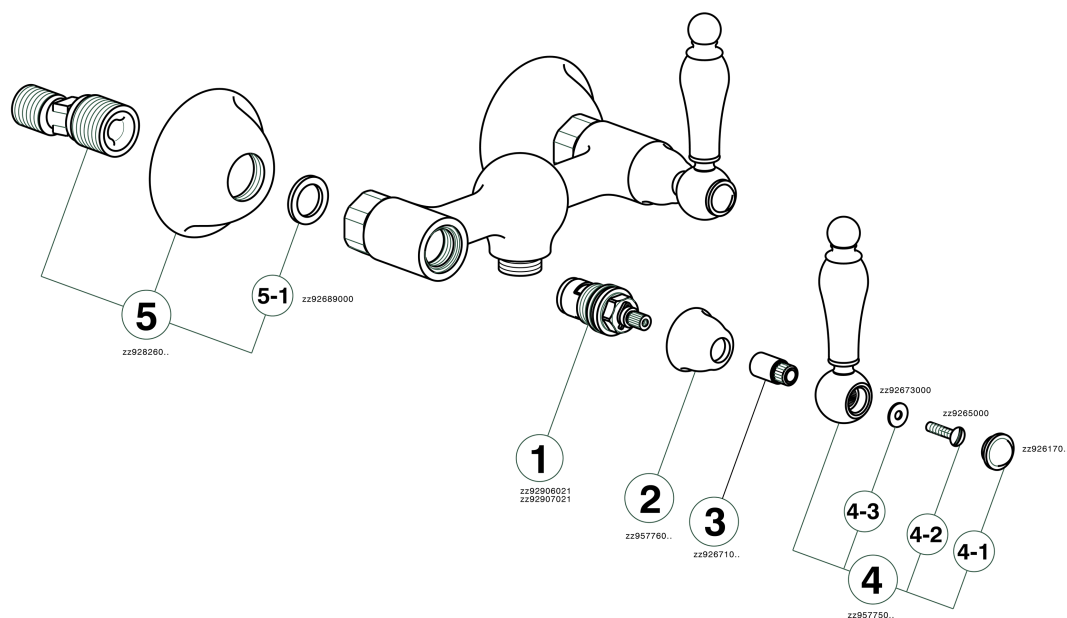

Shower mixer ARCANA TOSCANA_TS000441

TS000441

<https://en.cisal.it/shower-mixer-arcana-toscana-ts000441>

2026-04-10