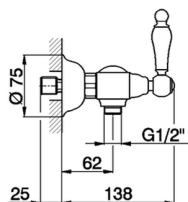

AVAILABLE FINISHINGS

- **21** 21 Chrome
- **24** 24 Gold
- **26** 26 Old Copper
- **27** 27 Old Bronze
- **2A** 2A Satin Brushed Nickel
- **74** 74 Chrome/Gold