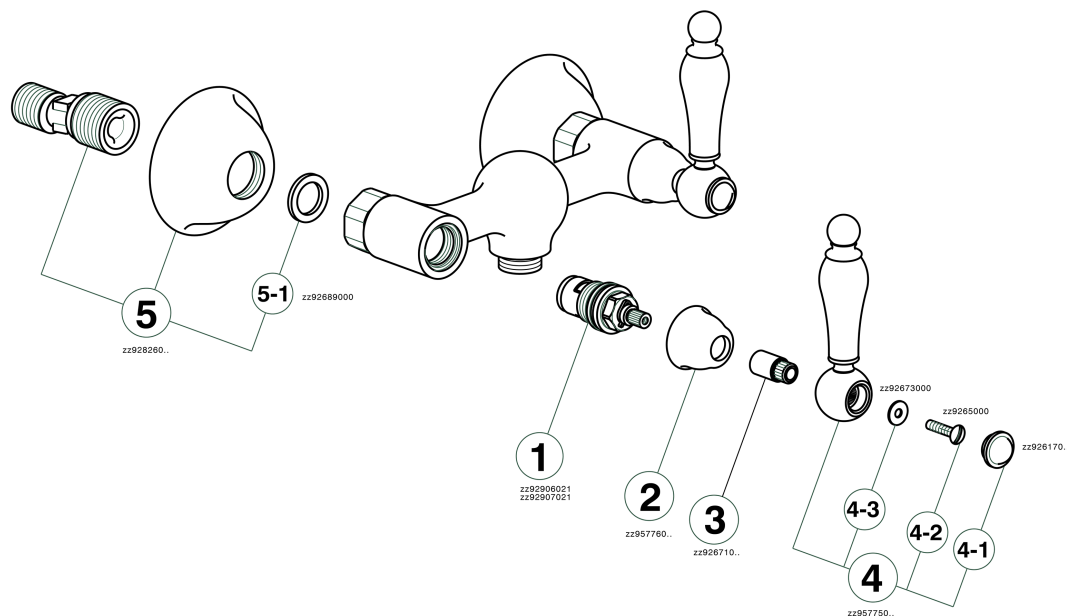

## Shower mixer ARCANA TOSCANA\_TS000441

TS000441

<https://en.cisal.it/shower-mixer-arcana-toscana-ts000441>

2026-04-08