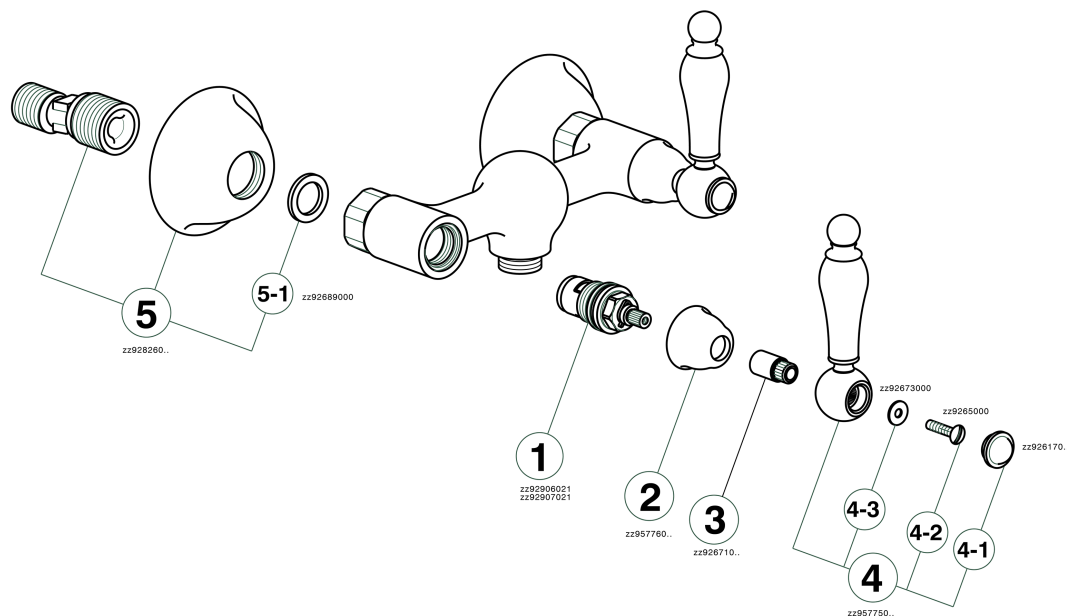

## Shower mixer ARCANA TOSCANA\_TS000441

TS000441

<https://en.cisal.it/shower-mixer-arcana-toscana-ts000441>

2026-04-30