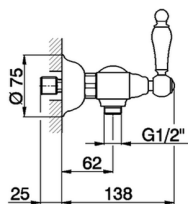

AVAILABLE FINISHINGS

- **21** 21 Chrome
- **24** 24 Gold
- **26** 26 Old Copper
- **27** 27 Old Bronze
- **2A** 2A Satin Brushed Nickel
- **74** 74 Chrome/Gold