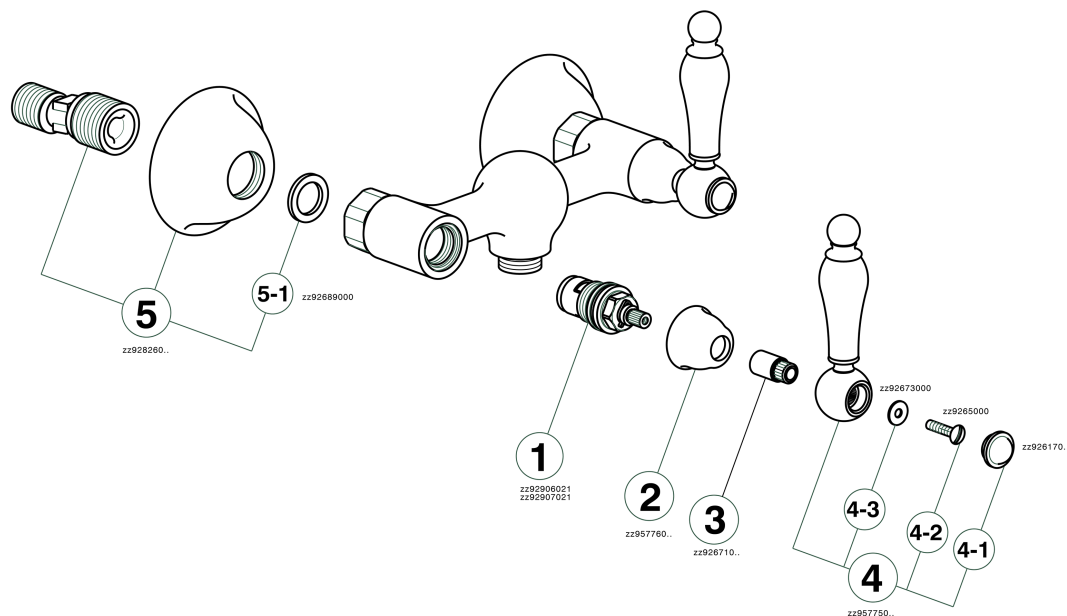

Shower mixer ARCANA TOSCANA_TS000441

TS000441

<https://en.cisal.it/shower-mixer-arcana-toscana-ts000441>

2026-04-08