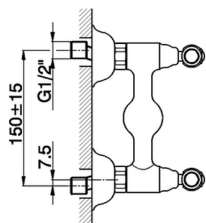

AVAILABLE FINISHINGS

- **21** 21 Chrome
- **24** 24 Gold
- **26** 26 Old Copper
- **27** 27 Old Bronze
- **2A** 2A Satin Brushed Nickel
- **74** 74 Chrome/Gold