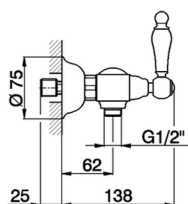

AVAILABLE FINISHINGS

- **21** 21 Chrome
- **24** 24 Gold
- **26** 26 Old Copper
- **27** 27 Old Bronze
- **2A** 2A Satin Brushed Nickel
- **74** 74 Chrome/Gold