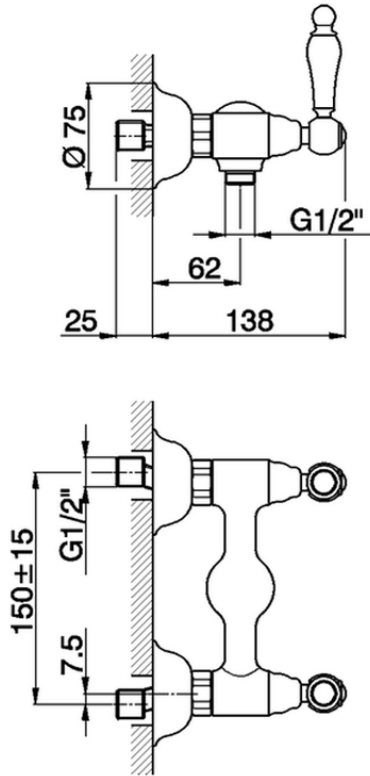

Shower mixer ARCANA TOSCANA_TS000441

TS000441

<https://en.cisal.it/shower-mixer-arcana-toscana-ts000441>

2026-04-29