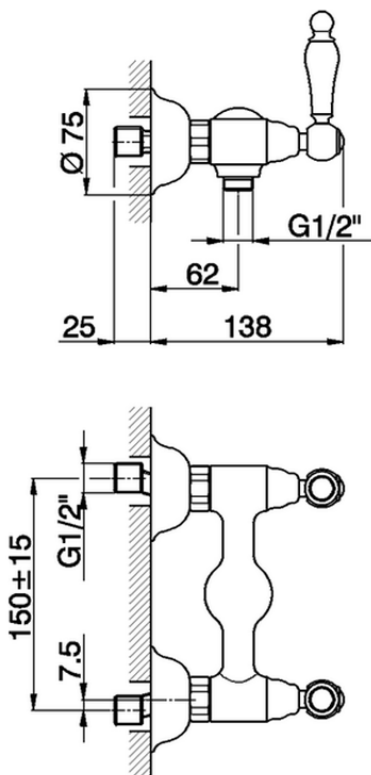

Shower mixer ARCANA TOSCANA_TS000441

TS000441

<https://en.cisal.it/shower-mixer-arcana-toscana-ts000441>

2026-04-08