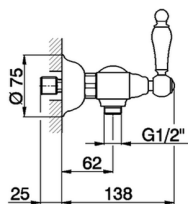

Shower mixer ARCANA TOSCANA_TS000441

MODEL **TS000441**

Shower mixer, without shower set, 1/2" M flexible connection

AVAILABLE FINISHINGS

-  **21** 21 Chrome
-  **24** 24 Gold
-  **26** 26 Old Copper
-  **27** 27 Old Bronze
-  **2A** 2A Satin Brushed Nickel
-  **74** 74 Chrome/Gold