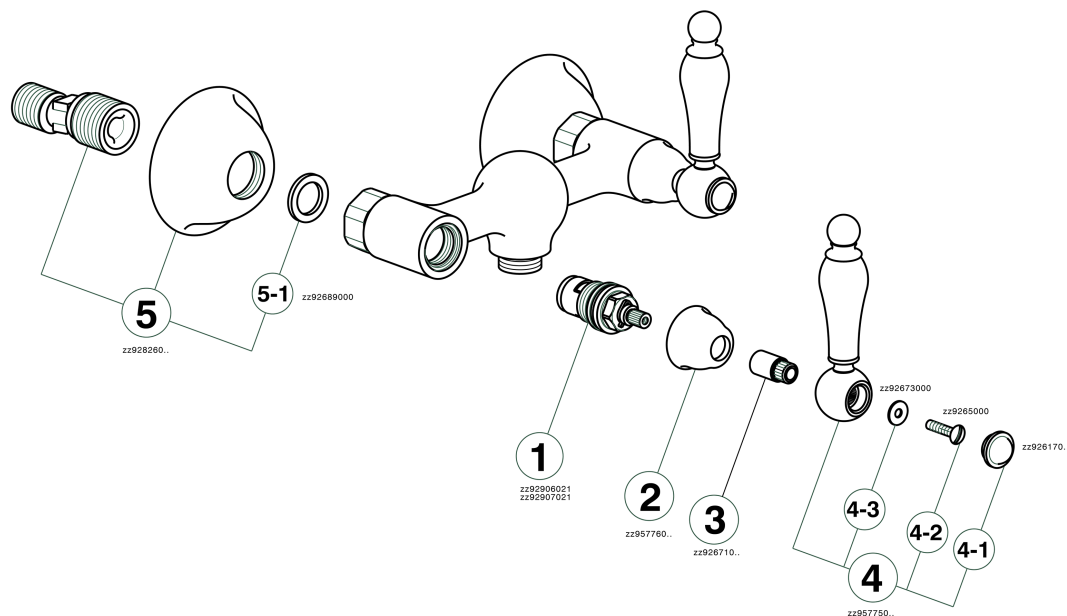

Shower mixer ARCANA TOSCANA_TS000441

MODEL **TS000441**

Shower mixer, without shower set, 1/2" M flexible connection

AVAILABLE FINISHINGS

-  **21** 21 Chrome
-  **24** 24 Gold
-  **26** 26 Old Copper
-  **27** 27 Old Bronze
-  **2A** 2A Satin Brushed Nickel
-  **74** 74 Chrome/Gold

CHARACTERISTICS

Shower mixer ARCANA TOSCANA_TS000441

TS000441

<https://en.cisal.it/shower-mixer-arcana-toscana-ts000441>

2026-04-29