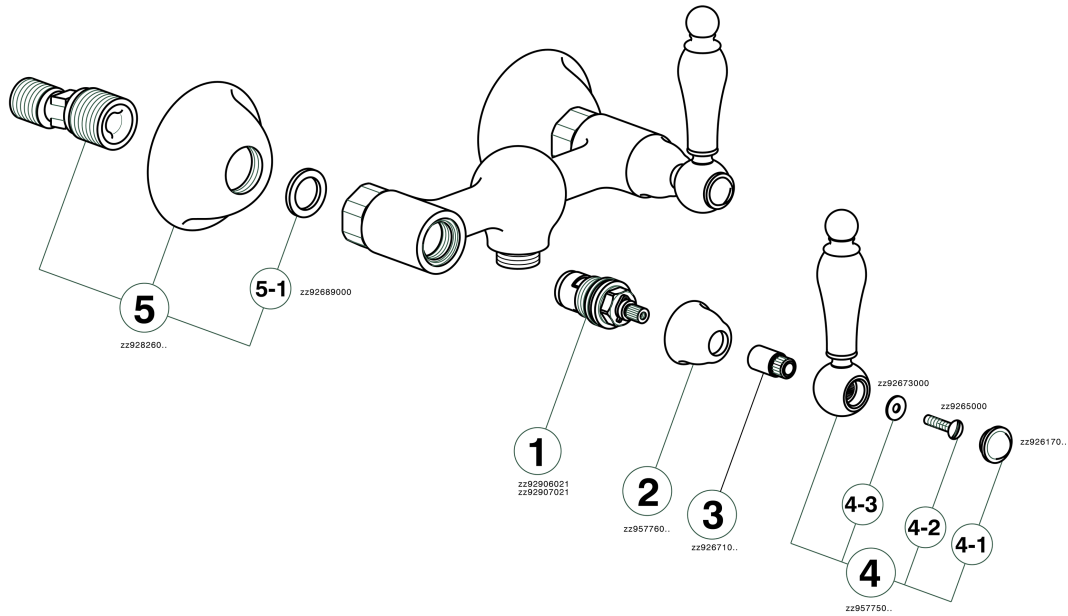

Shower mixer ARCANA TOSCANA_TS000441

MODEL **TS000441**

Shower mixer, without shower set, 1/2" M flexible connection

AVAILABLE FINISHINGS

-  **21** 21 Chrome
-  **24** 24 Gold
-  **26** 26 Old Copper
-  **27** 27 Old Bronze
-  **2A** 2A Satin Brushed Nickel
-  **74** 74 Chrome/Gold

CHARACTERISTICS

Shower mixer ARCANA TOSCANA_TS000441

TS000441

<https://en.cisal.it/shower-mixer-arcana-toscana-ts000441>

2026-05-20