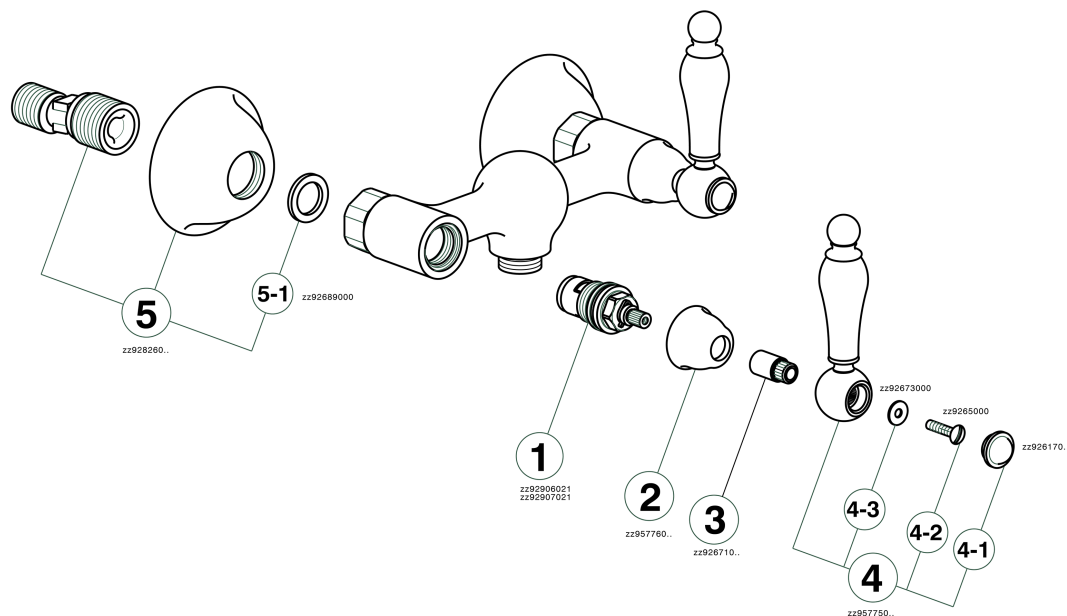

Shower mixer ARCANA TOSCANA_TS000441

MODEL **TS000441**

Shower mixer, without shower set, 1/2" M flexible connection

AVAILABLE FINISHINGS

-  **21** 21 Chrome
-  **24** 24 Gold
-  **26** 26 Old Copper
-  **27** 27 Old Bronze
-  **2A** 2A Satin Brushed Nickel
-  **74** 74 Chrome/Gold

CHARACTERISTICS

Shower mixer ARCANA TOSCANA_TS000441

TS000441

<https://en.cisal.it/shower-mixer-arcana-toscana-ts000441>

2026-04-08