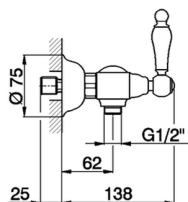

Shower mixer ARCANA TOSCANA_TS000441

MODEL **TS000441**

Shower mixer, without shower set, 1/2" M flexible connection

AVAILABLE FINISHINGS

-  **21** 21 Chrome
-  **24** 24 Gold
-  **26** 26 Old Copper
-  **27** 27 Old Bronze
-  **2A** 2A Satin Brushed Nickel
-  **74** 74 Chrome/Gold

CHARACTERISTICS

Shower mixer ARCANA TOSCANA_TS000441

TS000441

<https://en.cisal.it/shower-mixer-arcana-toscana-ts000441>

2026-05-20