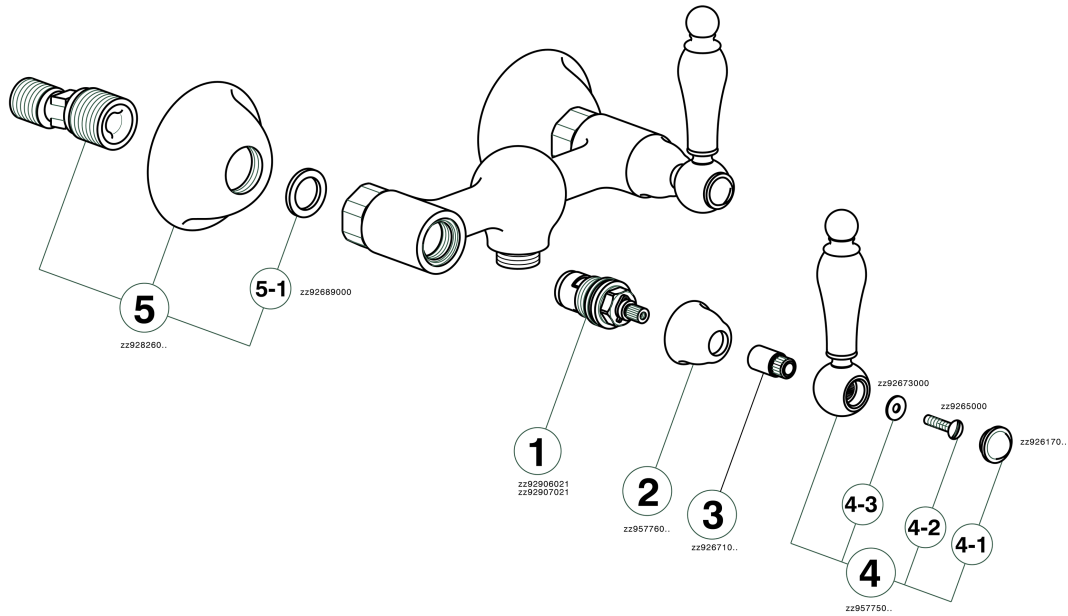

Shower mixer ARCANA TOSCANA_TS000441

TS000441

<https://en.cisal.it/shower-mixer-arcana-toscana-ts000441>

2026-04-29