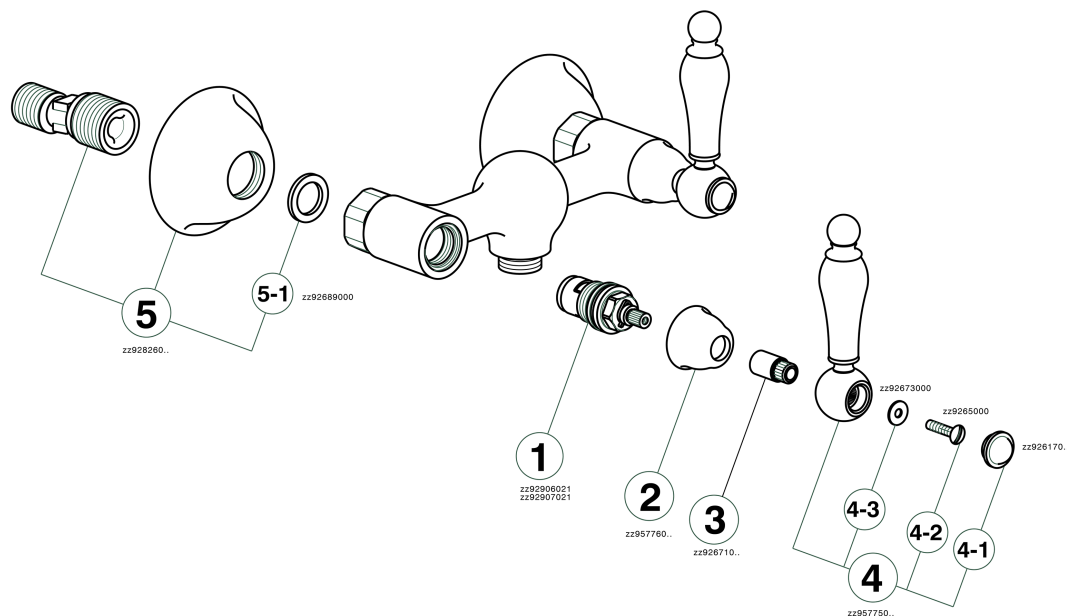

Shower mixer ARCANA TOSCANA_TS000441

TS000441

<https://en.cisal.it/shower-mixer-arcana-toscana-ts000441>

2026-05-20