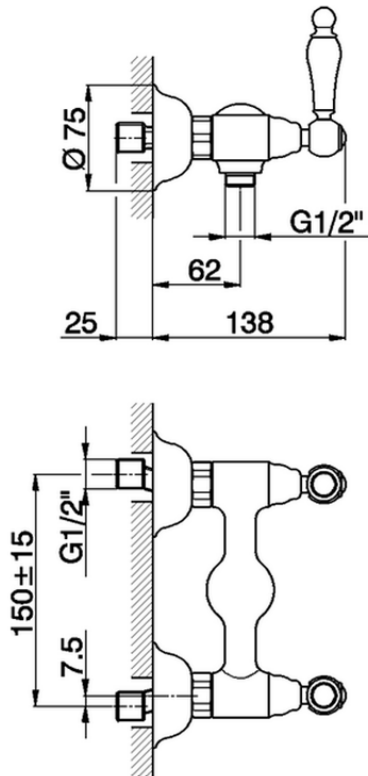

Shower mixer ARCANA TOSCANA_TS000441

TS000441

<https://en.cisal.it/shower-mixer-arcana-toscana-ts000441>

2026-06-14