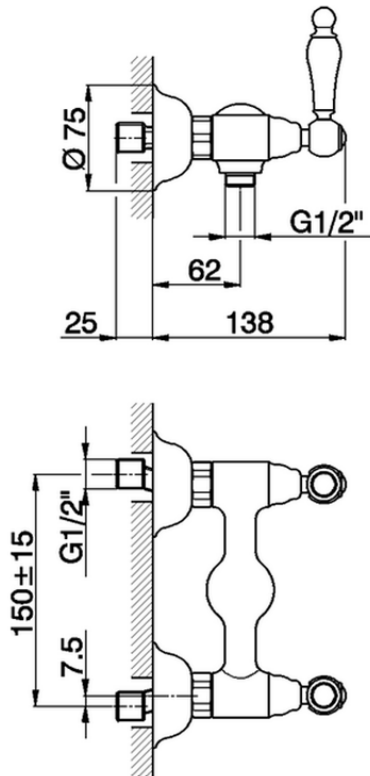

Shower mixer ARCANA TOSCANA_TS000441

TS000441

<https://en.cisal.it/shower-mixer-arcana-toscana-ts000441>

2026-06-14