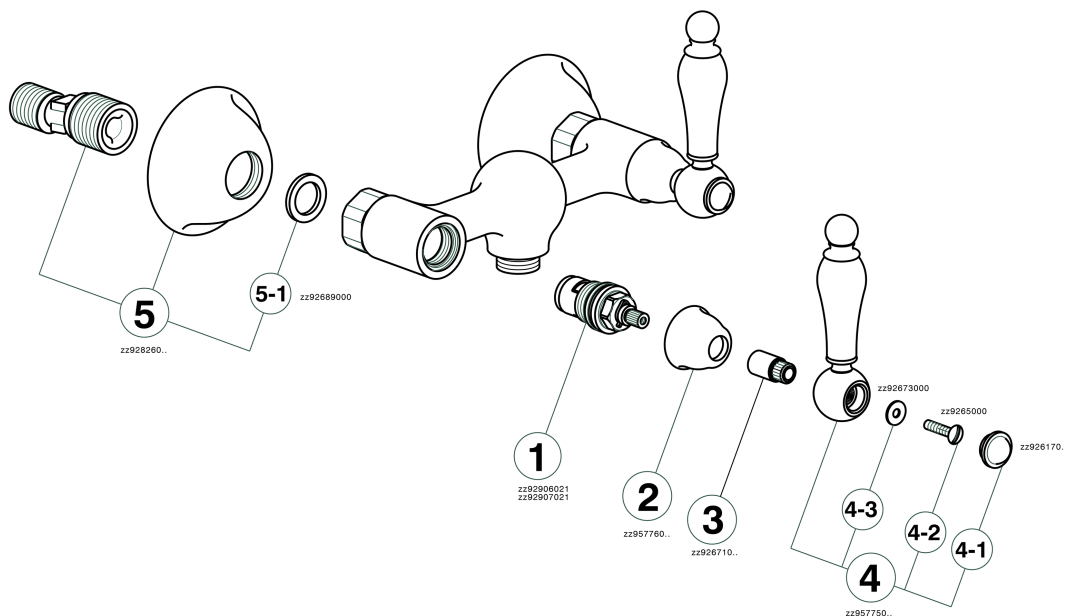

Shower mixer ARCANA TOSCANA_TS000441

TS000441

<https://en.cisal.it/shower-mixer-arcana-toscana-ts000441>

2026-06-14