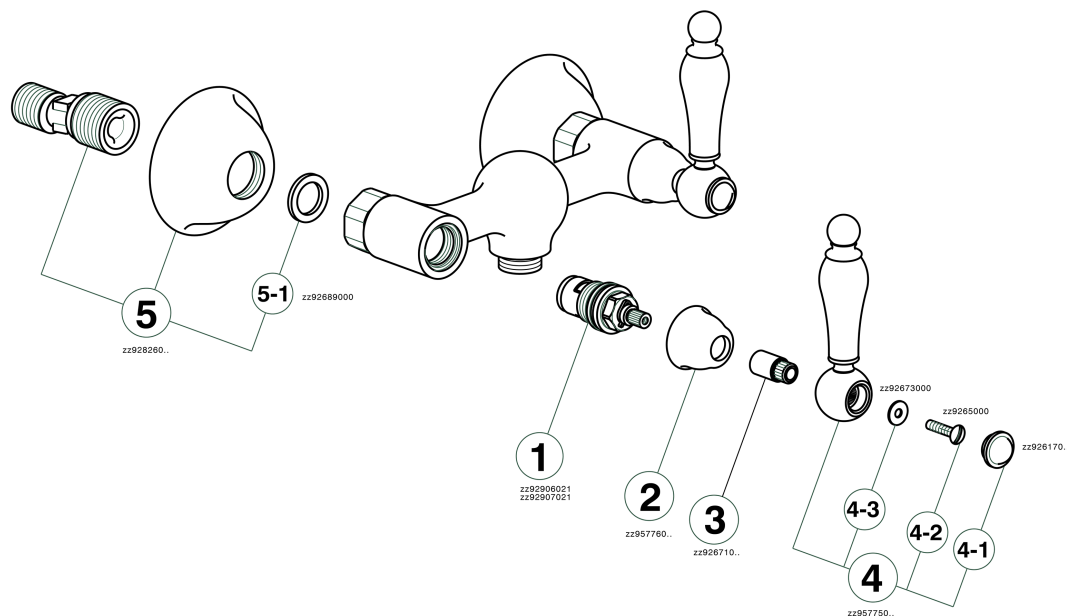

Shower mixer ARCANA TOSCANA_TS000441

TS000441

<https://en.cisal.it/shower-mixer-arcana-toscana-ts000441>

2026-04-30