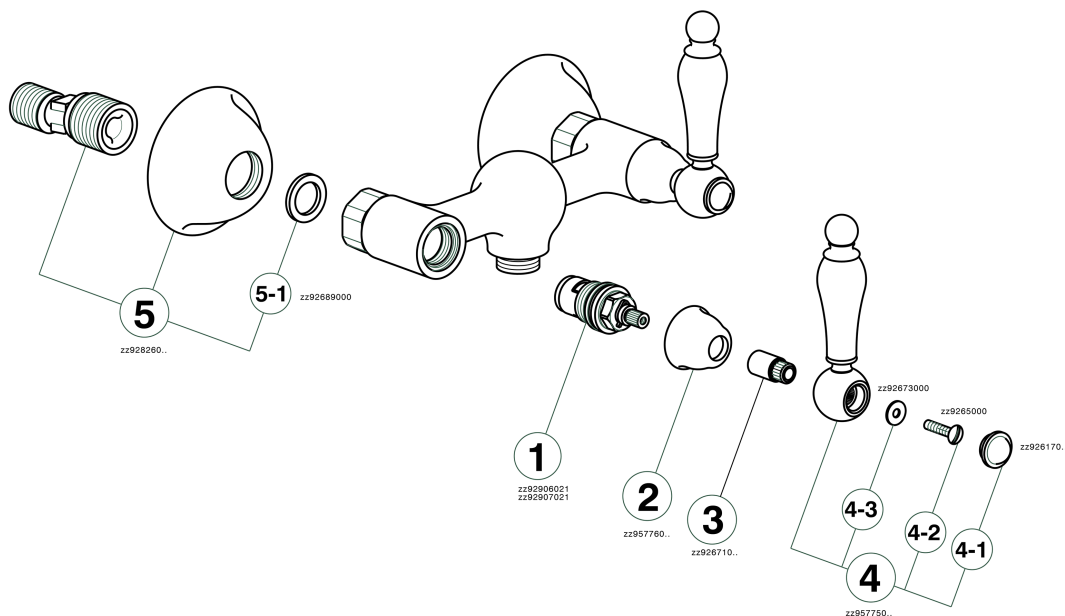

Shower mixer ARCANA TOSCANA_TS000441

TS000441

<https://en.cisal.it/shower-mixer-arcana-toscana-ts000441>

2026-04-09