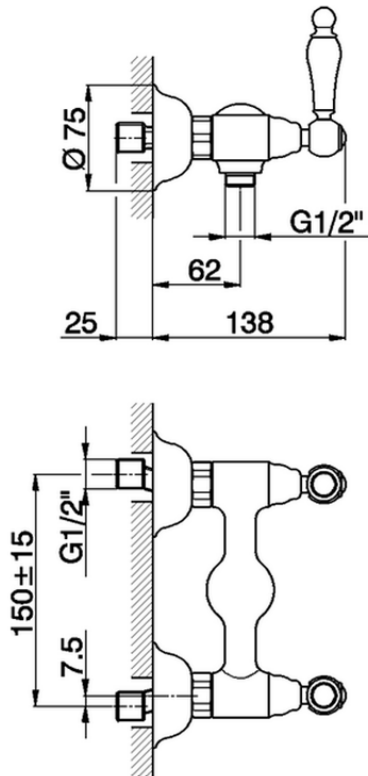

Shower mixer ARCANA TOSCANA_TS000441

TS000441

<https://en.cisal.it/shower-mixer-arcana-toscana-ts000441>

2026-05-20