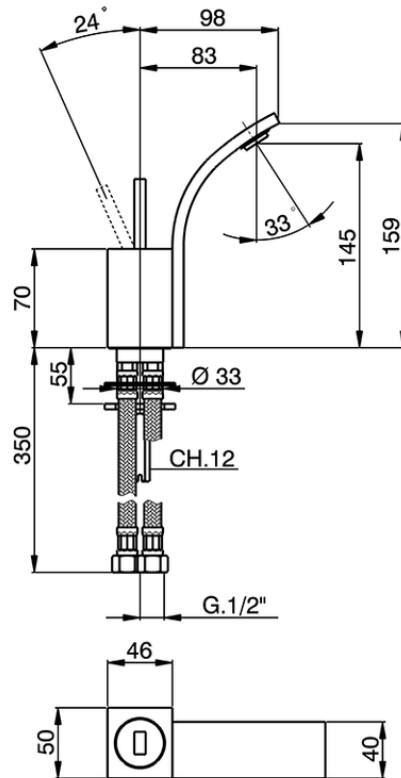

Single lever bidet mixer WAVE_WA000562

WA000562

<https://en.cisal.it/single-lever-bidet-mixer-wave-wa000562>

2026-06-05