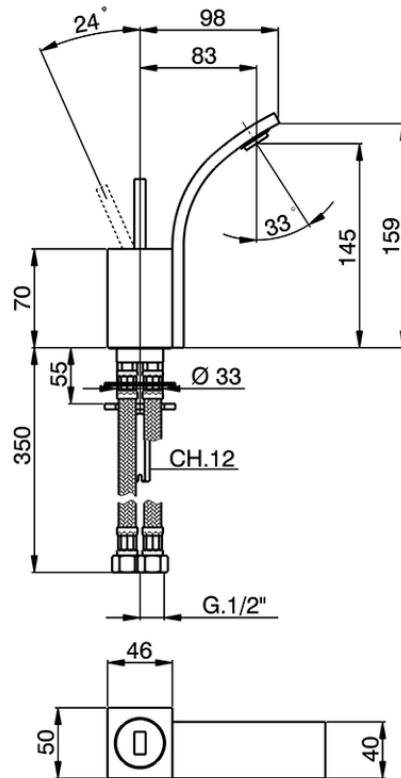

Single lever bidet mixer WAVE_WA000562

WA000562

<https://en.cisal.it/single-lever-bidet-mixer-wave-wa000562>

2026-04-24