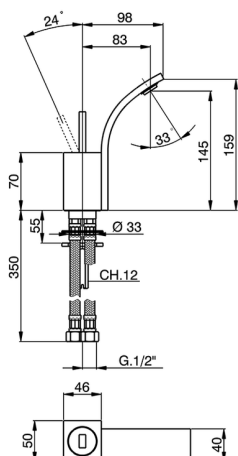

Single lever bidet mixer **WAVE_WA000562**

MODEL **WA000562**

Single lever bidet mixer, without automatic pop-up waste, G.3/8" stainless steel flexible hose

AVAILABLE FINISHINGS

-  **21** 21 Chrome
-  **2F** 2F Brushed Nickel
-  **2Q** 2Q Black Titanium

CHARACTERISTICS

Cartridge Spare Parts **ZZ93197000**

38mm Joystick single-lever cartridge

2026-06-05