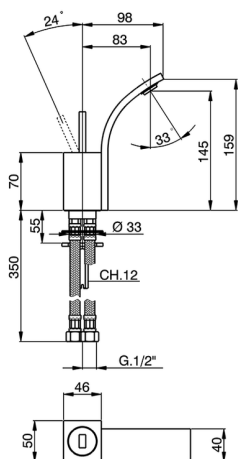

Single lever bidet mixer **WAVE_WA000562**

MODEL **WA000562**

Single lever bidet mixer, without automatic pop-up waste, G.3/8" stainless steel flexible hose

AVAILABLE FINISHINGS

-  **21** 21 Chrome
-  **2F** 2F Brushed Nickel
-  **2Q** 2Q Black Titanium

CHARACTERISTICS

Cartridge Spare Parts **ZZ93197000**

38mm Joystick single-lever cartridge

2026-04-04