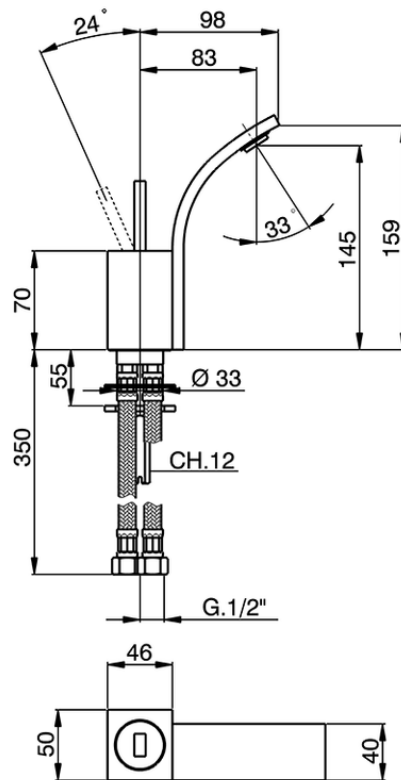

Single lever bidet mixer WAVE_WA000562

WA000562

<https://en.cisal.it/single-lever-bidet-mixer-wave-wa000562>

2026-04-04