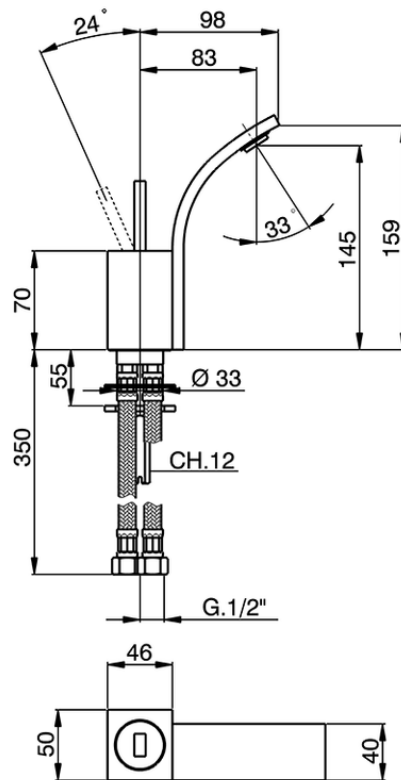

Single lever bidet mixer WAVE_WA000562

WA000562

<https://en.cisal.it/single-lever-bidet-mixer-wave-wa000562>

2026-06-25