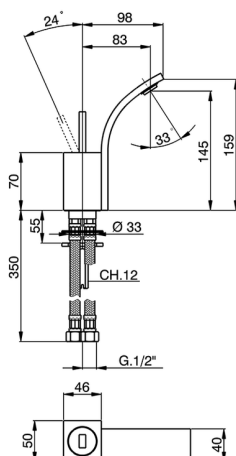

Single lever bidet mixer **WAVE_WA000562**

MODEL **WA000562**

Single lever bidet mixer, without automatic pop-up waste, G.3/8" stainless steel flexible hose

AVAILABLE FINISHINGS

-  **21** 21 Chrome
-  **2F** 2F Brushed Nickel
-  **2Q** 2Q Black Titanium

CHARACTERISTICS

Cartridge Spare Parts **ZZ93197000**

38mm Joystick single-lever cartridge

2026-06-04