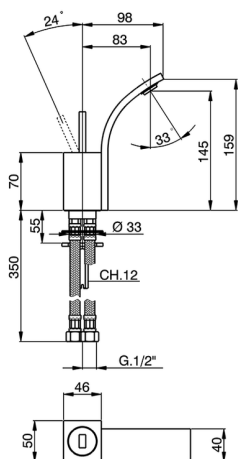

## Single lever bidet mixer **WAVE\_WA000562**

MODEL **WA000562**

Single lever bidet mixer, without automatic pop-up waste, G.3/8" stainless steel flexible hose

### CHARACTERISTICS

Cartridge Spare Parts **ZZ93197000**

**38mm Joystick single-lever cartridge**

2026-05-15