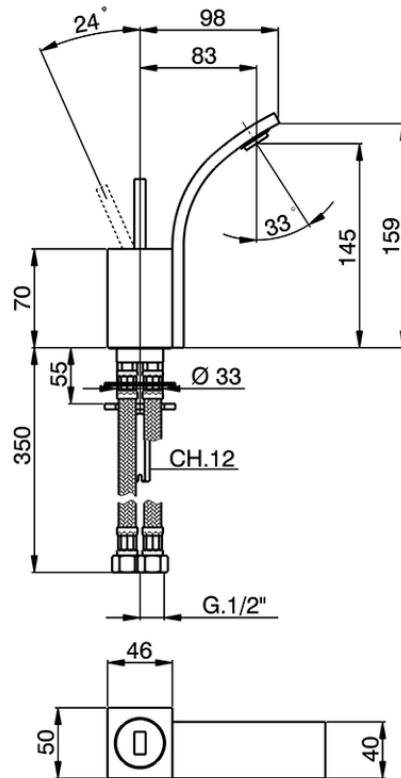

Single lever bidet mixer WAVE_WA000562

WA000562

<https://en.cisal.it/single-lever-bidet-mixer-wave-wa000562>

2026-06-13