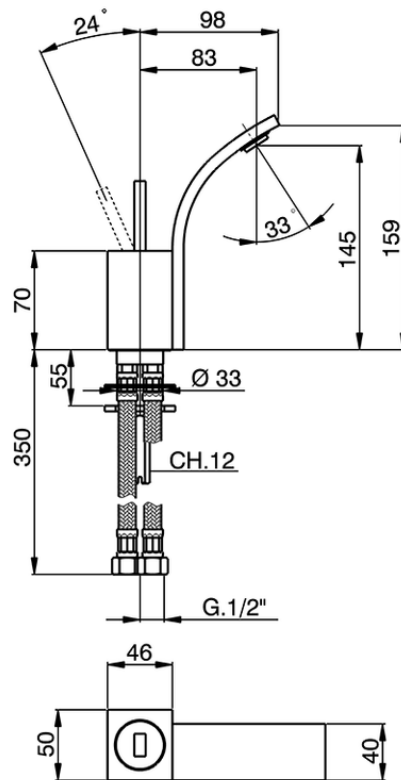

Single lever bidet mixer WAVE_WA000562

WA000562

<https://en.cisal.it/single-lever-bidet-mixer-wave-wa000562>

2026-06-09