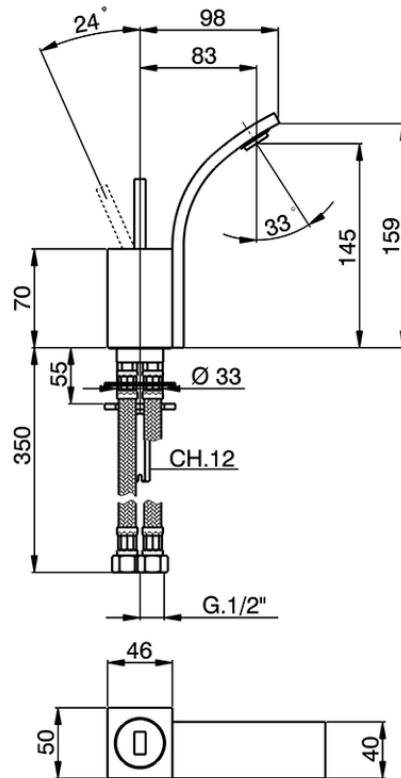

## Single lever bidet mixer WAVE\_WA000562

WA000562

<https://en.cisal.it/single-lever-bidet-mixer-wave-wa000562>

2026-04-04