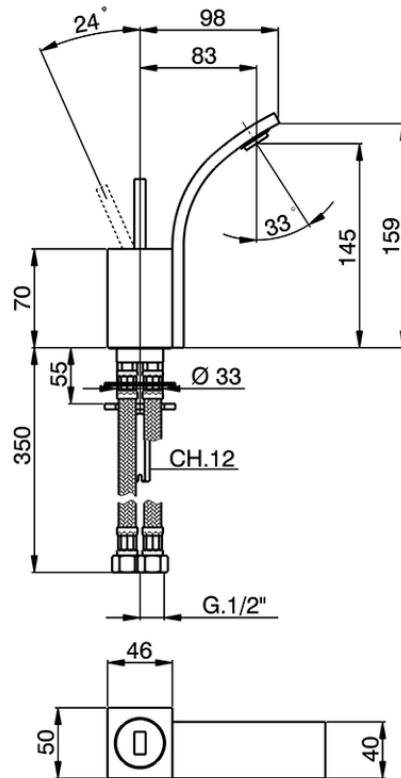

## Single lever bidet mixer WAVE\_WA000562

WA000562

<https://en.cisal.it/single-lever-bidet-mixer-wave-wa000562>

2026-06-04