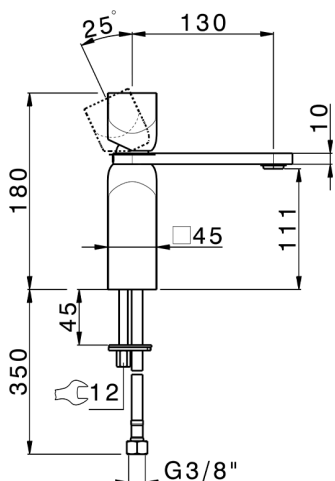

## Single lever 'large' washbasin mixer HI-RISE\_RI000504

MODEL **RI000504**

Single lever 'large' washbasin mixer, without waste, G.3/8" stainless steel flexible hoses

### CHARACTERISTICS

Cartridge Spare Parts

**ZZ96550000**

**25 mm Cartridge**

2025-12-05