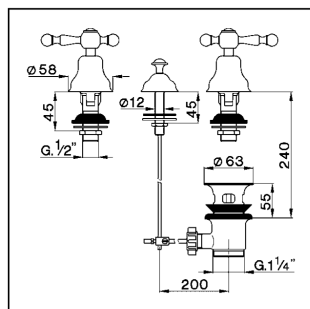

3 hole bidet mixer ARCANA AMERICA_AA001210

cisal

AA 00121

- Combinazione bidet
- Bidet mixer
- Bidetbatterie
- Mélangeur bidet