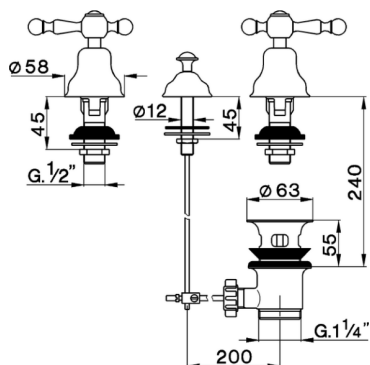

3 hole bidet mixer ARCANA AMERICA_AA001210

MODEL **AA001210**

3 hole bidet mixer, with automatic 1"1/4 automatic pop-up waste, without spout

AVAILABLE FINISHINGS

-  **21** 21 Chrome
-  **24** 24 Gold
-  **26** 26 Old Copper
-  **27** 27 Old Bronze
-  **2A** 2A Satin Brushed Nickel
-  **74** 74 Chrome/Gold