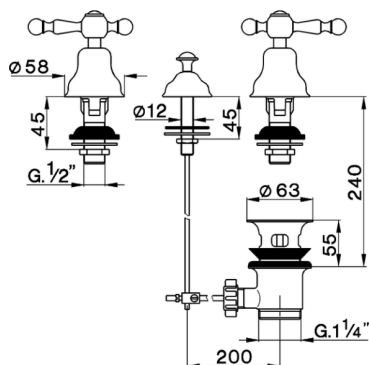

AVAILABLE FINISHINGS

- **21** 21 Chrome
- **24** 24 Gold
- **26** 26 Old Copper
- **27** 27 Old Bronze
- **2A** 2A Satin Brushed Nickel
- **74** 74 Chrome/Gold