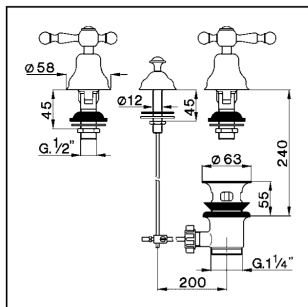

3 hole bidet mixer ARCANA AMERICA_AA001210

cisal

AA 00121

- Combinazione bidet
- Bidet mixer
- Bidetbatterie
- Mélangeur bidet