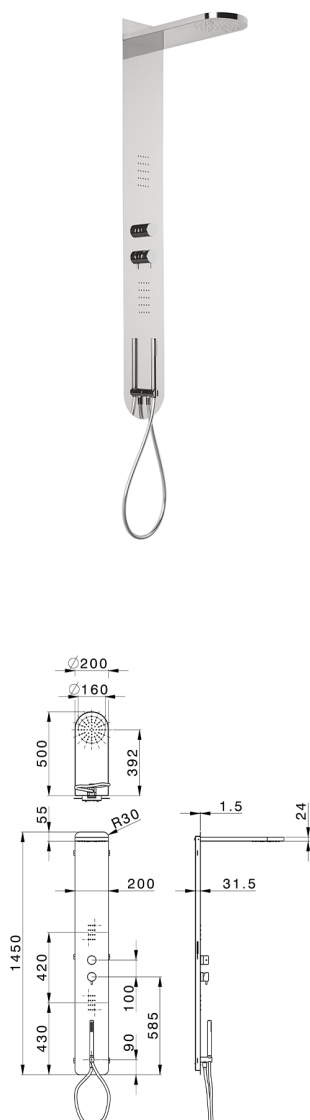

## 3-fonctions single lever shower panel SHOWER COLUMNS\_ZS005050

MODEL **ZS005050**

3-fonctions single lever shower panel, stainless steel  
 AISI 304 shower panel, 3 outlet deviatop  
 cartridge, handshower holder with wall elbow, 23 mm  
 Brass One Spray handshower, 2 front body jets, L.500  
 Ø100 thick 24mm rectang. round showerhead, rain  
 function, 150 cm PVC Flexible Hose

### AVAILABLE FINISHINGS

-  **40** 40 Matt Black
-  **4Q** 4Q Matt White
-  **D1** D1 Brushed Inox
-  **D2** D2 Polished Inox

### CHARACTERISTICS

Single Lever **1**  
 Cartridge Spare Parts **ZZ99751000**  
**35 mm Cartridge**

2024-11-27